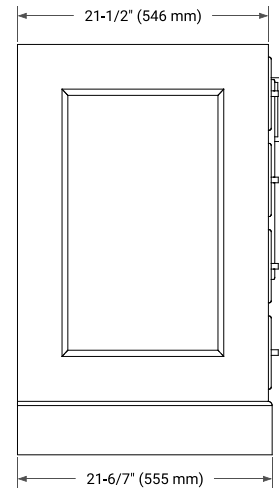

STAFFORD 48" SINGLE SINK BASE CABINET

BASE CABINET DIMENSIONS

48" W x 21.5" D x 34.5" H

FEATURES

- Solid wood frame & plywood panels
- Dovetail drawers and joints
- Soft closing doors & drawers

HARDWARE FINISHES*

Brushed Nickel   Satin Brass   Matte Black   Polished Chrome

*Hardware comes preinstalled with the illustrated option. Other finishes are available on our online store if you prefer a different one.

AVAILABLE COLORS

White   Grey   Midnight Blue

FRONT VIEW

SIDE VIEW

PLAN VIEW