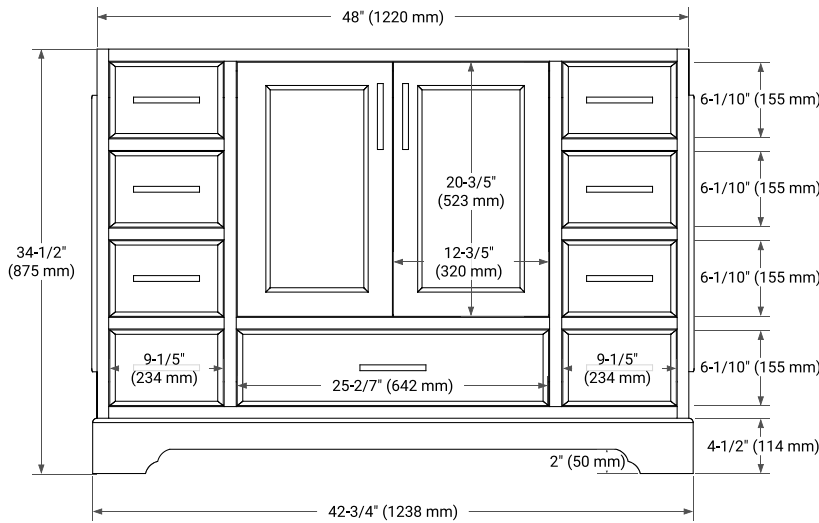

STAFFORD 48" SINGLE SINK BASE CABINET

BASE CABINET DIMENSIONS

48" W x 21.5" D x 34.5" H

FEATURES

- Solid wood frame & plywood panels
- Dovetail drawers and joints
- Soft closing doors & drawers

HARDWARE FINISHES*

Brushed Nickel   Satin Brass   Matte Black   Polished Chrome

*Hardware comes preinstalled with the illustrated option. Other finishes are available on our online store if you prefer a different one.

AVAILABLE COLORS

White   Grey   Midnight Blue

FRONT VIEW

SIDE VIEW

PLAN VIEW