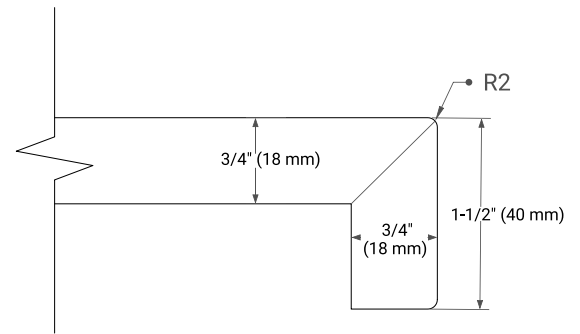

EDGE SIDE VIEW