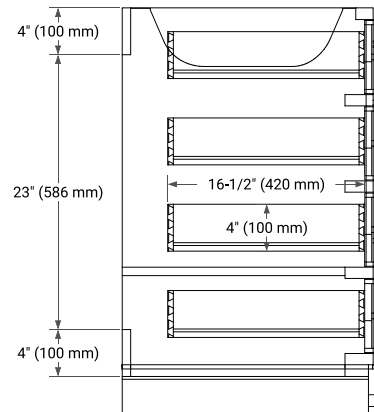

## BASE CABINET DIMENSIONS

42" W x 21.5" D x 34.5" H

### SIDE VIEW

### PLAN VIEW

## OVERALL DIMENSIONS

43" W x 22" D x 1.5" H