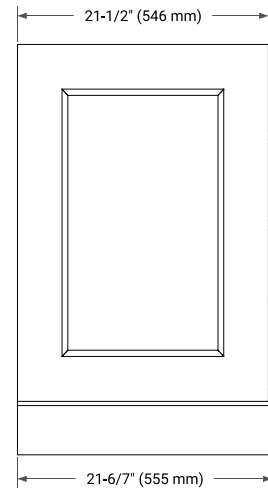

## BASE CABINET DIMENSIONS

42" W x 21.5" D x 34.5" H

### FRONT VIEW

### SIDE VIEW

## OVERALL DIMENSIONS

43" W x 22" D x 1.5" H