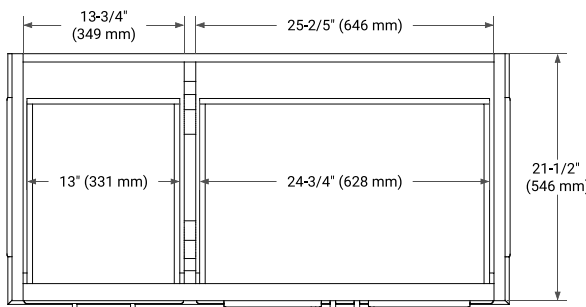

STAFFORD 42" RIGHT OFFSET CABINET

BASE CABINET DIMENSIONS

42" W x 21.5" D x 34.5" H

FEATURES

- Solid wood frame & plywood panels
- Dovetail drawers and joints
- Soft closing doors & drawers

HARDWARE FINISHES*

Brushed Nickel   Satin Brass   Matte Black   Polished Chrome

*Hardware comes preinstalled with the illustrated option. Other finishes are available on our online store if you prefer a different one.

AVAILABLE COLORS

White   Grey   Midnight Blue

FRONT VIEW

SIDE VIEW

PLAN VIEW