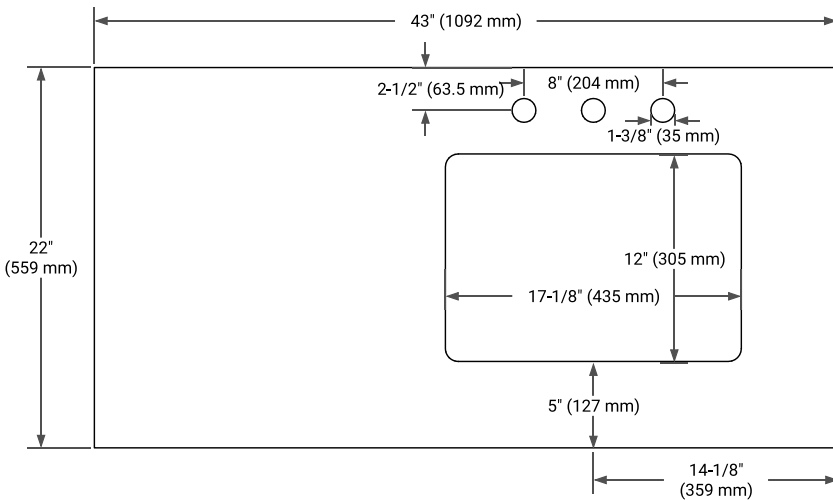

43" RIGHT RECTANGLE SINK COUNTERTOP WITH 1.5 IN. THICKNESS

ARIEL

OVERALL DIMENSIONS

43" W x 22" D x 1.5" H

COUNTERTOP OPTIONS

FEATURES

- Solid countertop with mitered edges & seams
- Undermount white rectangular sink
- Pre-drilled for 8" widespread faucet

INCLUDED

- Countertop
- Matching Backsplash
- Rectangle Sink

COUNTERTOP PLAN VIEW