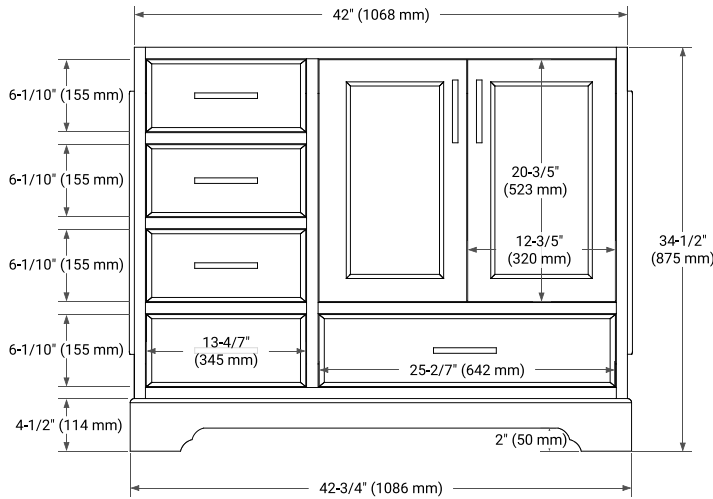

STAFFORD 42" RIGHT OFFSET CABINET

BASE CABINET DIMENSIONS

42" W x 21.5" D x 34.5" H

FEATURES

- Solid wood frame & plywood panels
- Dovetail drawers and joints
- Soft closing doors & drawers

HARDWARE FINISHES*

White Grey Midnight Blue

FRONT VIEW

SIDE VIEW

PLAN VIEW

43" RIGHT RECTANGLE SINK COUNTERTOP WITH 0.75 IN. THICKNESS

ARIEL

OVERALL DIMENSIONS

43" W x 22" D x 0.75" H

COUNTERTOP PLAN VIEW

EDGE SIDE VIEW

THREE DIMENSIONAL COUNTERTOP VIEW