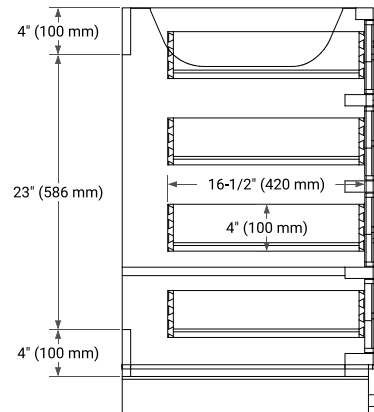

STAFFORD 42" RIGHT OFFSET CABINET

BASE CABINET DIMENSIONS

42" W x 21.5" D x 34.5" H

FEATURES

- Solid wood frame & plywood panels
- Dovetail drawers and joints
- Soft closing doors & drawers

HARDWARE FINISHES*

White Grey Midnight Blue

FRONT VIEW

SIDE VIEW

PLAN VIEW

43" RIGHT RECTANGLE SINK COUNTERTOP WITH 0.75 IN. THICKNESS

ARIEL

OVERALL DIMENSIONS

43" W x 22" D x 0.75" H

COUNTERTOP OPTIONS

Carrara Marble

FEATURES

- Solid countertop with mitered edges & seams
- Undermount white rectangular sink
- Pre-drilled for 8" widespread faucet

INCLUDED

- Countertop
- Matching Backsplash
- Rectangle Sink

COUNTERTOP PLAN VIEW

EDGE SIDE VIEW

THREE DIMENSIONAL COUNTERTOP VIEW