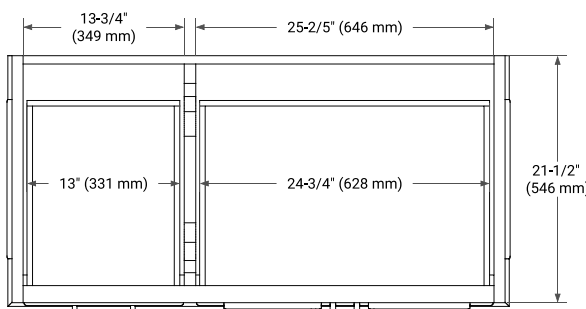

STAFFORD 42" RIGHT OFFSET CABINET

BASE CABINET DIMENSIONS

42" W x 21.5" D x 34.5" H

FEATURES

- Solid wood frame & plywood panels
- Dovetail drawers and joints
- Soft closing doors & drawers

HARDWARE FINISHES*

White Grey Midnight Blue

FRONT VIEW

SIDE VIEW

PLAN VIEW

43" RIGHT RECTANGLE SINK COUNTERTOP WITH 0.75 IN. THICKNESS

ARIEL

OVERALL DIMENSIONS

43" W x 22" D x 0.75" H

COUNTERTOP OPTIONS

Carrara Marble

FEATURES

- Solid countertop with mitered edges & seams
- Undermount white rectangular sink
- Pre-drilled for 8" widespread faucet

INCLUDED

- Countertop
- Matching Backsplash
- Rectangle Sink

COUNTERTOP PLAN VIEW

EDGE SIDE VIEW

THREE DIMENSIONAL COUNTERTOP VIEW