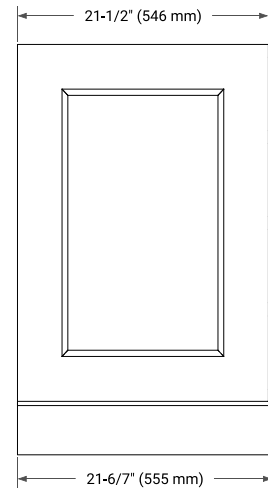

STAFFORD 42" RIGHT OFFSET CABINET

BASE CABINET DIMENSIONS

42" W x 21.5" D x 34.5" H

FEATURES

- Solid wood frame & plywood panels
- Dovetail drawers and joints
- Soft closing doors & drawers

HARDWARE FINISHES*

White Grey Midnight Blue

FRONT VIEW

SIDE VIEW

PLAN VIEW

43" RIGHT RECTANGLE SINK COUNTERTOP WITH 0.75 IN. THICKNESS

ARIEL

OVERALL DIMENSIONS

43" W x 22" D x 0.75" H

COUNTERTOP PLAN VIEW

EDGE SIDE VIEW

THREE DIMENSIONAL COUNTERTOP VIEW