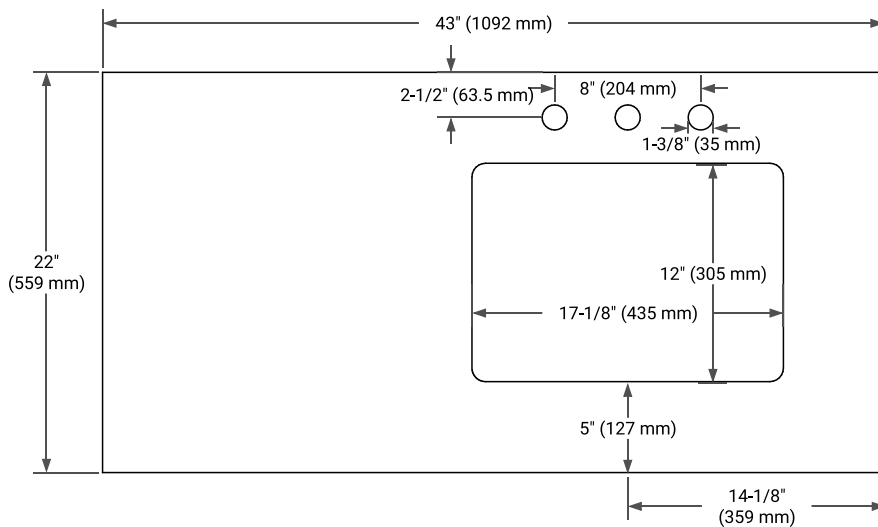

STAFFORD 42" RIGHT OFFSET CABINET

BASE CABINET DIMENSIONS

42" W x 21.5" D x 34.5" H

FEATURES

- Solid wood frame & plywood panels
- Dovetail drawers and joints
- Soft closing doors & drawers

HARDWARE FINISHES*

White Grey Midnight Blue

FRONT VIEW

SIDE VIEW

PLAN VIEW

43" RIGHT RECTANGLE SINK COUNTERTOP WITH 0.75 IN. THICKNESS

ARIEL

OVERALL DIMENSIONS

43" W x 22" D x 0.75" H

COUNTERTOP OPTIONS

Carrara Marble

FEATURES

- Solid countertop with mitered edges & seams
- Undermount white rectangular sink
- Pre-drilled for 8" widespread faucet

INCLUDED

- Countertop
- Matching Backsplash
- Rectangle Sink

COUNTERTOP PLAN VIEW

EDGE SIDE VIEW

THREE DIMENSIONAL COUNTERTOP VIEW