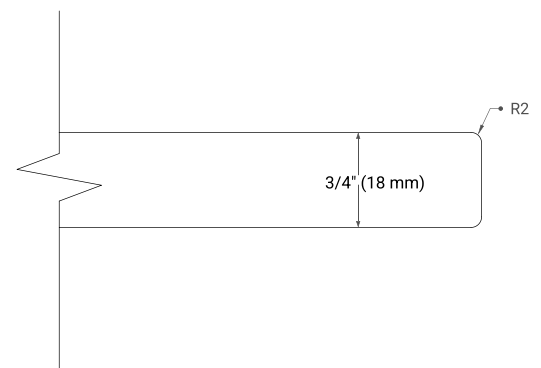

White Grey Midnight Blue

FRONT VIEW

SIDE VIEW

PLAN VIEW

43" RIGHT RECTANGLE SINK COUNTERTOP WITH 0.75 IN. THICKNESS

ARIEL

OVERALL DIMENSIONS

43" W x 22" D x 0.75" H

COUNTERTOP OPTIONS

Carrara Marble

FEATURES

- Solid countertop with mitered edges & seams
- Undermount white rectangular sink
- Pre-drilled for 8" widespread faucet

INCLUDED

- Countertop
- Matching Backsplash
- Rectangle Sink

COUNTERTOP PLAN VIEW

EDGE SIDE VIEW

THREE DIMENSIONAL COUNTERTOP VIEW