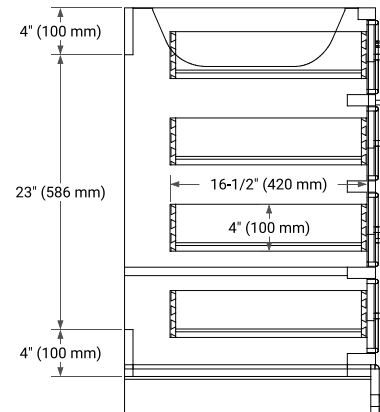

White Grey Midnight Blue

FRONT VIEW

SIDE VIEW

PLAN VIEW

43" SINGLE RECTANGLE SINK COUNTERTOP WITH 1.5 IN. THICKNESS

ARIEL

OVERALL DIMENSIONS

43" W x 22" D x 1.5" H

COUNTERTOP OPTIONS

Carrara Marble

White Quartz

FEATURES

- Solid countertop with mitered edges & seams
- Undermount white rectangular sink
- Pre-drilled for 8" widespread faucet

INCLUDED

- Countertop
- Matching Backsplash
- Rectangle Sink

COUNTERTOP PLAN VIEW

EDGE SIDE VIEW

THREE DIMENSIONAL COUNTERTOP VIEW