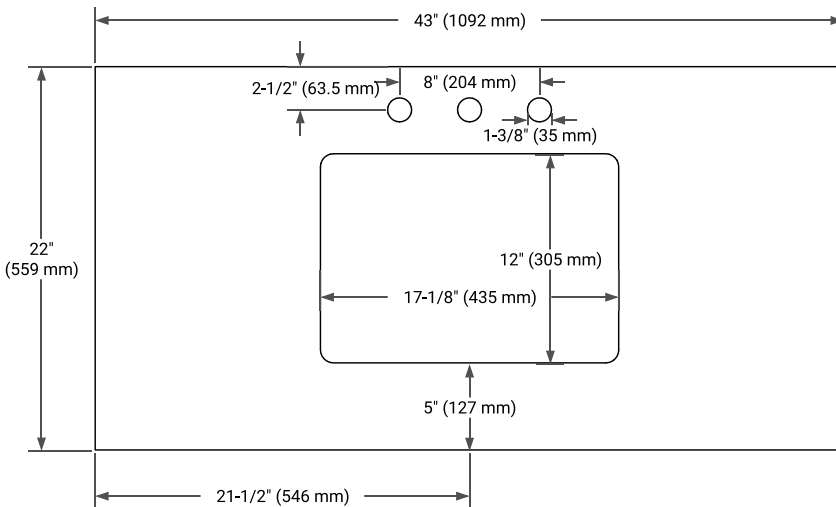

White Grey Midnight Blue

FRONT VIEW

SIDE VIEW

PLAN VIEW

43" SINGLE RECTANGLE SINK COUNTERTOP WITH 1.5 IN. THICKNESS

ARIEL

OVERALL DIMENSIONS

43" W x 22" D x 1.5" H

COUNTERTOP OPTIONS

Carrara Marble

White Quartz

FEATURES

- Solid countertop with mitered edges & seams
- Undermount white rectangular sink
- Pre-drilled for 8" widespread faucet

INCLUDED

- Countertop
- Matching Backsplash
- Rectangle Sink

COUNTERTOP PLAN VIEW

EDGE SIDE VIEW

THREE DIMENSIONAL COUNTERTOP VIEW