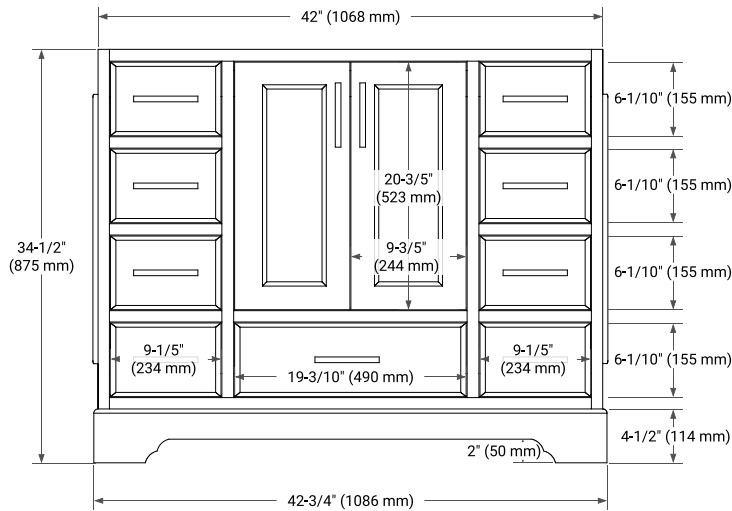

STAFFORD 42" SINGLE SINK BASE CABINET

BASE CABINET DIMENSIONS

42" W x 21.5" D x 34.5" H

FEATURES

- Solid wood frame & plywood panels
- Dovetail drawers and joints
- Soft closing doors & drawers

HARDWARE FINISHES*

White Grey Midnight Blue

FRONT VIEW

SIDE VIEW

PLAN VIEW

43" SINGLE RECTANGLE SINK COUNTERTOP WITH 1.5 IN. THICKNESS

ARIEL

OVERALL DIMENSIONS

43" W x 22" D x 1.5" H

COUNTERTOP PLAN VIEW

EDGE SIDE VIEW

THREE DIMENSIONAL COUNTERTOP VIEW