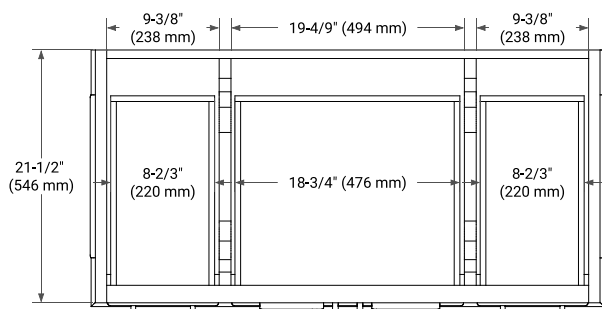

STAFFORD 42" SINGLE SINK BASE CABINET

BASE CABINET DIMENSIONS

42" W x 21.5" D x 34.5" H

FEATURES

- Solid wood frame & plywood panels
- Dovetail drawers and joints
- Soft closing doors & drawers

HARDWARE FINISHES*

White Grey Midnight Blue

FRONT VIEW

SIDE VIEW

PLAN VIEW

43" SINGLE RECTANGLE SINK COUNTERTOP WITH 1.5 IN. THICKNESS

ARIEL

OVERALL DIMENSIONS

43" W x 22" D x 1.5" H

COUNTERTOP PLAN VIEW

EDGE SIDE VIEW

THREE DIMENSIONAL COUNTERTOP VIEW