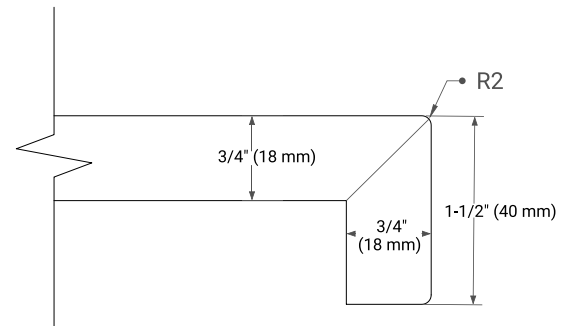

White Grey Midnight Blue

FRONT VIEW

SIDE VIEW

PLAN VIEW

43" SINGLE RECTANGLE SINK COUNTERTOP WITH 1.5 IN. THICKNESS

ARIEL

OVERALL DIMENSIONS

43" W x 22" D x 1.5" H

COUNTERTOP OPTIONS

Carrara Marble

White Quartz

FEATURES

- Solid countertop with mitered edges & seams
- Undermount white rectangular sink
- Pre-drilled for 8" widespread faucet

INCLUDED

- Countertop
- Matching Backsplash
- Rectangle Sink

COUNTERTOP PLAN VIEW

EDGE SIDE VIEW

THREE DIMENSIONAL COUNTERTOP VIEW