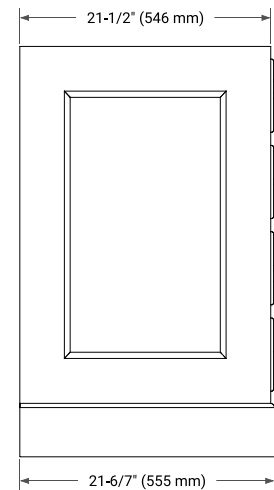

STAFFORD 42" SINGLE SINK BASE CABINET

BASE CABINET DIMENSIONS

42" W x 21.5" D x 34.5" H

FEATURES

- Solid wood frame & plywood panels
- Dovetail drawers and joints
- Soft closing doors & drawers

HARDWARE FINISHES*

White Grey Midnight Blue

FRONT VIEW

SIDE VIEW

PLAN VIEW

43" SINGLE RECTANGLE SINK COUNTERTOP WITH 1.5 IN. THICKNESS

ARIEL

OVERALL DIMENSIONS

43" W x 22" D x 1.5" H

COUNTERTOP PLAN VIEW

EDGE SIDE VIEW

THREE DIMENSIONAL COUNTERTOP VIEW