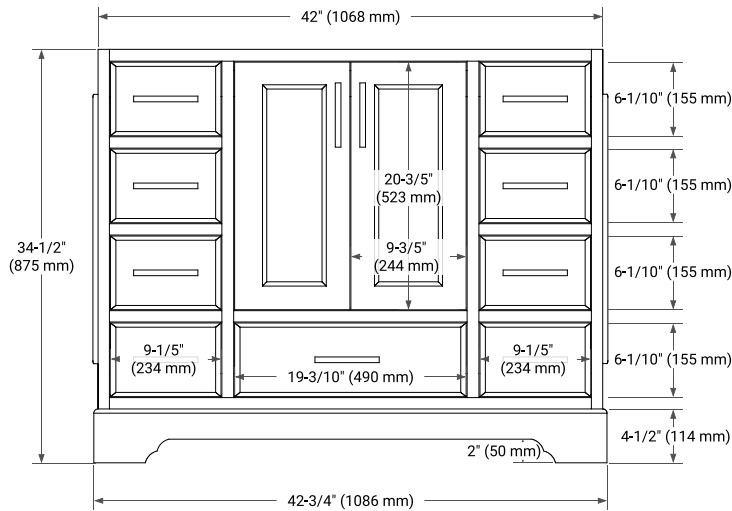

STAFFORD 42" SINGLE SINK BASE CABINET

BASE CABINET DIMENSIONS

42" W x 21.5" D x 34.5" H

FEATURES

- Solid wood frame & plywood panels
- Dovetail drawers and joints
- Soft closing doors & drawers

HARDWARE FINISHES*

White Grey Midnight Blue

FRONT VIEW

SIDE VIEW

PLAN VIEW

43" SINGLE RECTANGLE SINK COUNTERTOP WITH 0.75 IN. THICKNESS

ARIEL

OVERALL DIMENSIONS

43" W x 22" D x 0.75" H

COUNTERTOP PLAN VIEW

EDGE SIDE VIEW

THREE DIMENSIONAL COUNTERTOP VIEW