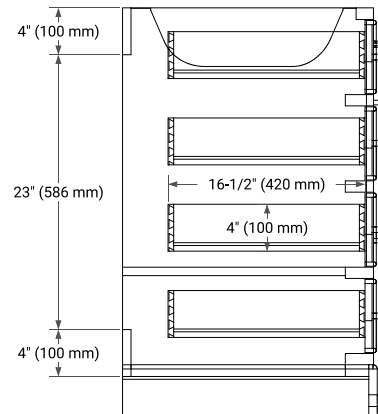

STAFFORD 42" SINGLE SINK BASE CABINET

BASE CABINET DIMENSIONS

42" W x 21.5" D x 34.5" H

FEATURES

- Solid wood frame & plywood panels
- Dovetail drawers and joints
- Soft closing doors & drawers

HARDWARE FINISHES*

White Grey Midnight Blue

FRONT VIEW

SIDE VIEW

PLAN VIEW

43" SINGLE RECTANGLE SINK COUNTERTOP WITH 0.75 IN. THICKNESS

ARIEL

OVERALL DIMENSIONS

43" W x 22" D x 0.75" H

COUNTERTOP OPTIONS

Carrara Marble

FEATURES

- Solid countertop with mitered edges & seams
- Undermount white rectangular sink
- Pre-drilled for 8" widespread faucet

INCLUDED

- Countertop
- Matching Backsplash
- Rectangle Sink

COUNTERTOP PLAN VIEW

EDGE SIDE VIEW

THREE DIMENSIONAL COUNTERTOP VIEW