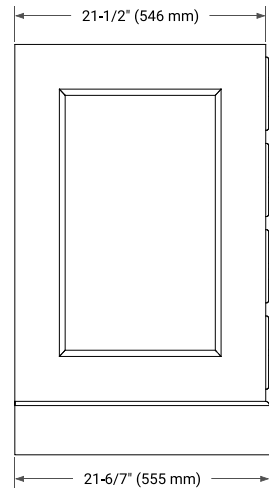

STAFFORD 42" SINGLE SINK BASE CABINET

BASE CABINET DIMENSIONS

42" W x 21.5" D x 34.5" H

FEATURES

- Solid wood frame & plywood panels
- Dovetail drawers and joints
- Soft closing doors & drawers

HARDWARE FINISHES*

White Grey Midnight Blue

FRONT VIEW

SIDE VIEW

PLAN VIEW

43" SINGLE RECTANGLE SINK COUNTERTOP WITH 0.75 IN. THICKNESS

ARIEL

OVERALL DIMENSIONS

43" W x 22" D x 0.75" H

COUNTERTOP PLAN VIEW

EDGE SIDE VIEW

THREE DIMENSIONAL COUNTERTOP VIEW