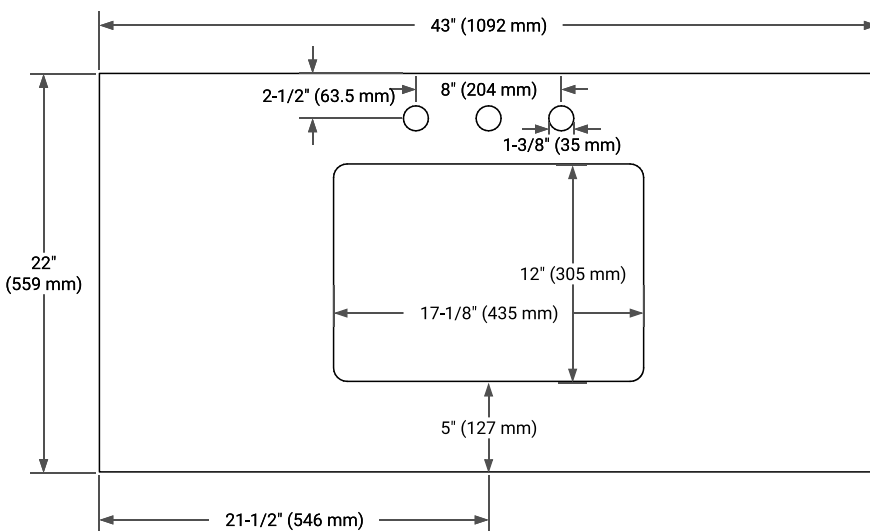

White Grey Midnight Blue

FRONT VIEW

SIDE VIEW

PLAN VIEW

43" SINGLE RECTANGLE SINK COUNTERTOP WITH 0.75 IN. THICKNESS

ARIEL

OVERALL DIMENSIONS

43" W x 22" D x 0.75" H

COUNTERTOP OPTIONS

Carrara Marble

FEATURES

- Solid countertop with mitered edges & seams
- Undermount white rectangular sink
- Pre-drilled for 8" widespread faucet

INCLUDED

- Countertop
- Matching Backsplash
- Rectangle Sink

COUNTERTOP PLAN VIEW

EDGE SIDE VIEW

THREE DIMENSIONAL COUNTERTOP VIEW