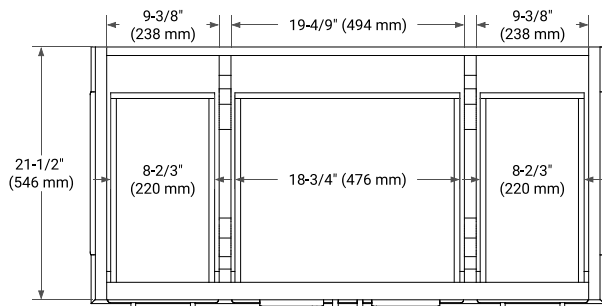

STAFFORD 42" SINGLE SINK BASE CABINET

BASE CABINET DIMENSIONS

42" W x 21.5" D x 34.5" H

FEATURES

- Solid wood frame & plywood panels
- Dovetail drawers and joints
- Soft closing doors & drawers

HARDWARE FINISHES*

White Grey Midnight Blue

FRONT VIEW

SIDE VIEW

PLAN VIEW

43" SINGLE RECTANGLE SINK COUNTERTOP WITH 0.75 IN. THICKNESS

ARIEL

OVERALL DIMENSIONS

43" W x 22" D x 0.75" H

COUNTERTOP OPTIONS

Carrara Marble

FEATURES

- Solid countertop with mitered edges & seams
- Undermount white rectangular sink
- Pre-drilled for 8" widespread faucet

INCLUDED

- Countertop
- Matching Backsplash
- Rectangle Sink

COUNTERTOP PLAN VIEW

EDGE SIDE VIEW

THREE DIMENSIONAL COUNTERTOP VIEW