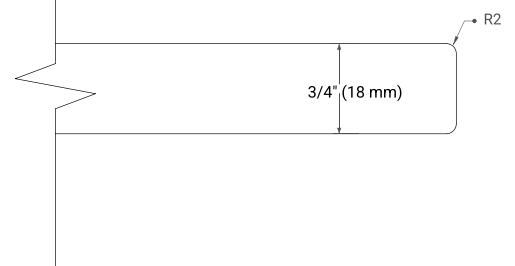

White Grey Midnight Blue

FRONT VIEW

SIDE VIEW

PLAN VIEW

43" SINGLE RECTANGLE SINK COUNTERTOP WITH 0.75 IN. THICKNESS

ARIEL

OVERALL DIMENSIONS

43" W x 22" D x 0.75" H

COUNTERTOP OPTIONS

Carrara Marble

FEATURES

- Solid countertop with mitered edges & seams
- Undermount white rectangular sink
- Pre-drilled for 8" widespread faucet

INCLUDED

- Countertop
- Matching Backsplash
- Rectangle Sink

COUNTERTOP PLAN VIEW

EDGE SIDE VIEW

THREE DIMENSIONAL COUNTERTOP VIEW