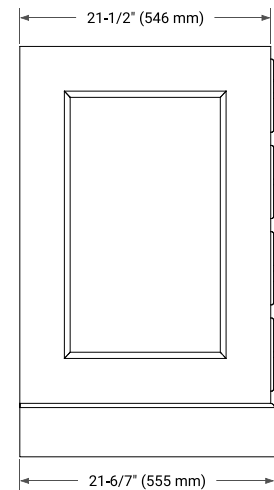

STAFFORD 42" SINGLE SINK BASE CABINET

BASE CABINET DIMENSIONS

42" W x 21.5" D x 34.5" H

FEATURES

- Solid wood frame & plywood panels
- Dovetail drawers and joints
- Soft closing doors & drawers

HARDWARE FINISHES*

White Grey Midnight Blue

FRONT VIEW

SIDE VIEW

PLAN VIEW

43" SINGLE OVAL SINK COUNTERTOP WITH 0.75 IN. THICKNESS

ARIEL

OVERALL DIMENSIONS

43" W x 22" D x 0.75" H

COUNTERTOP PLAN VIEW

EDGE SIDE VIEW

THREE DIMENSIONAL COUNTERTOP VIEW