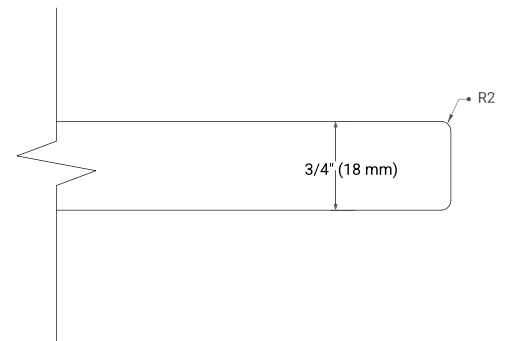

White Grey Midnight Blue

FRONT VIEW

SIDE VIEW

PLAN VIEW

43" SINGLE OVAL SINK COUNTERTOP WITH 0.75 IN. THICKNESS

ARIEL

OVERALL DIMENSIONS

43" W x 22" D x 0.75" H

COUNTERTOP OPTIONS

Carrara Marble

FEATURES

- Solid countertop with mitered edges & seams
- Undermount white oval sink
- Pre-drilled for 8" widespread faucet

INCLUDED

- Countertop
- Matching Backsplash
- Oval Sink

COUNTERTOP PLAN VIEW

EDGE SIDE VIEW

THREE DIMENSIONAL COUNTERTOP VIEW