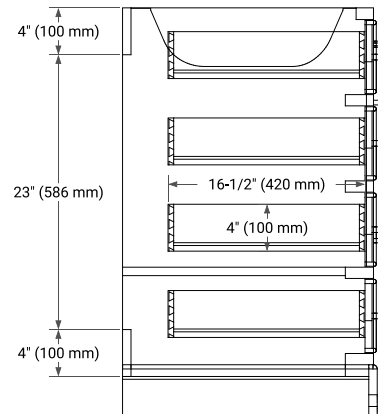

STAFFORD 42" SINGLE SINK BASE CABINET

BASE CABINET DIMENSIONS

42" W x 21.5" D x 34.5" H

FEATURES

- Solid wood frame & plywood panels
- Dovetail drawers and joints
- Soft closing doors & drawers

HARDWARE FINISHES*

White Grey Midnight Blue

FRONT VIEW

SIDE VIEW

PLAN VIEW

43" SINGLE OVAL SINK COUNTERTOP WITH 0.75 IN. THICKNESS

ARIEL

OVERALL DIMENSIONS

43" W x 22" D x 0.75" H

COUNTERTOP OPTIONS

Carrara Marble

FEATURES

- Solid countertop with mitered edges & seams
- Undermount white oval sink
- Pre-drilled for 8" widespread faucet

INCLUDED

- Countertop
- Matching Backsplash
- Oval Sink

COUNTERTOP PLAN VIEW

EDGE SIDE VIEW

THREE DIMENSIONAL COUNTERTOP VIEW