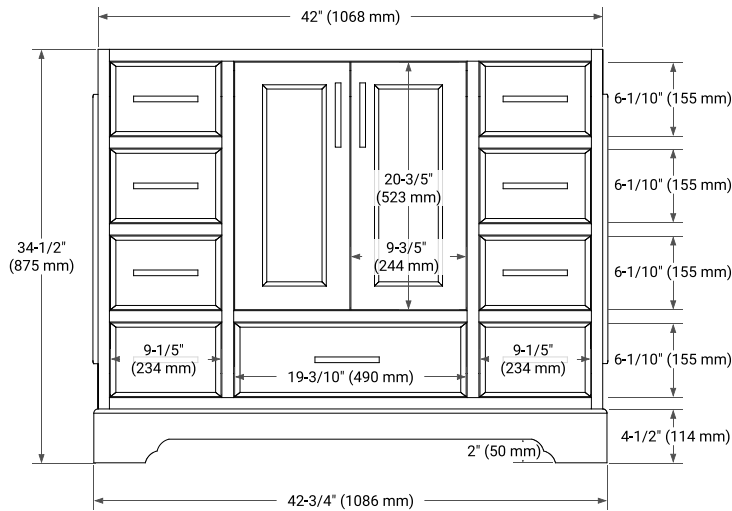

STAFFORD 42" SINGLE SINK BASE CABINET

BASE CABINET DIMENSIONS

42" W x 21.5" D x 34.5" H

FEATURES

- Solid wood frame & plywood panels
- Dovetail drawers and joints
- Soft closing doors & drawers

HARDWARE FINISHES*

White Grey Midnight Blue

FRONT VIEW

SIDE VIEW

PLAN VIEW

43" SINGLE OVAL SINK COUNTERTOP WITH 0.75 IN. THICKNESS

ARIEL

OVERALL DIMENSIONS

43" W x 22" D x 0.75" H

COUNTERTOP PLAN VIEW

EDGE SIDE VIEW

THREE DIMENSIONAL COUNTERTOP VIEW