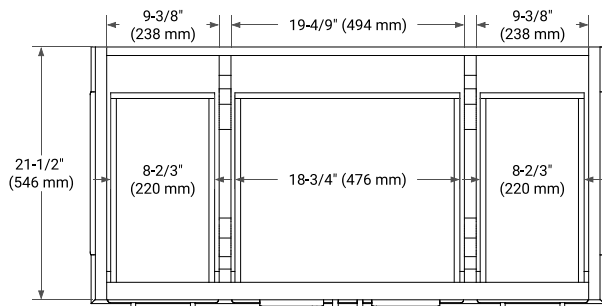

STAFFORD 42" SINGLE SINK BASE CABINET

BASE CABINET DIMENSIONS

42" W x 21.5" D x 34.5" H

FEATURES

- Solid wood frame & plywood panels
- Dovetail drawers and joints
- Soft closing doors & drawers

HARDWARE FINISHES*

White Grey Midnight Blue

FRONT VIEW

SIDE VIEW

PLAN VIEW

43" SINGLE OVAL SINK COUNTERTOP WITH 0.75 IN. THICKNESS

ARIEL

OVERALL DIMENSIONS

43" W x 22" D x 0.75" H

COUNTERTOP PLAN VIEW

EDGE SIDE VIEW

THREE DIMENSIONAL COUNTERTOP VIEW