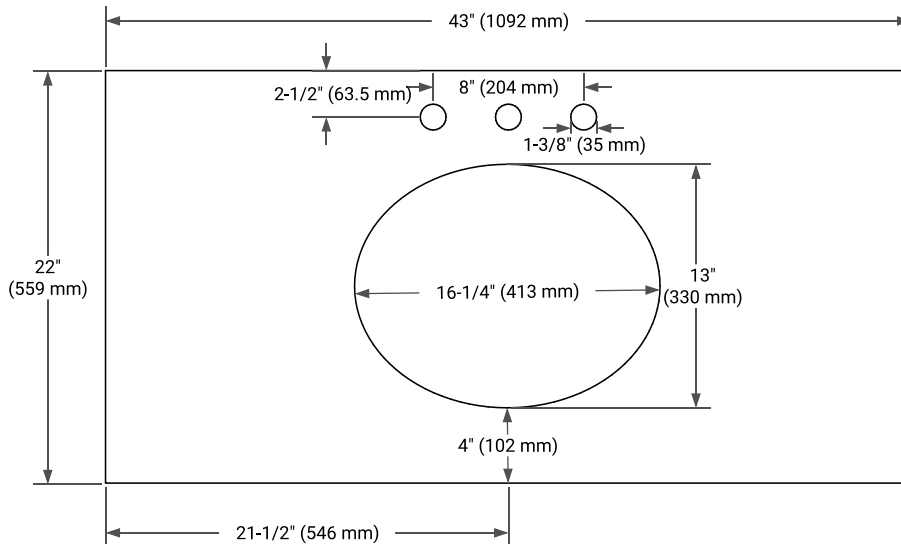

White Grey Midnight Blue

FRONT VIEW

SIDE VIEW

PLAN VIEW

43" SINGLE OVAL SINK COUNTERTOP WITH 0.75 IN. THICKNESS

ARIEL

OVERALL DIMENSIONS

43" W x 22" D x 0.75" H

COUNTERTOP OPTIONS

Carrara Marble

FEATURES

- Solid countertop with mitered edges & seams
- Undermount white oval sink
- Pre-drilled for 8" widespread faucet

INCLUDED

- Countertop
- Matching Backsplash
- Oval Sink

COUNTERTOP PLAN VIEW

EDGE SIDE VIEW

THREE DIMENSIONAL COUNTERTOP VIEW