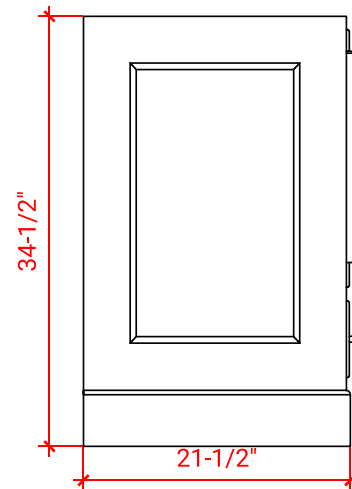

STAFFORD 42" RIGHT OFFSET CABINET

ARIEL

M042S-R

BASE CABINET DIMENSIONS

42" W x 21.5" D x 34.5" H

FEATURES

- Solid wood frame & plywood panels
- Dovetail drawers and joints
- Soft closing doors & drawers

HARDWARE FINISHES

Brushed Nickel   Satin Brass   Matte Black   Polished Chrome

AVAILABLE COLORS

White   Grey   Midnight Blue

SIDE VIEW