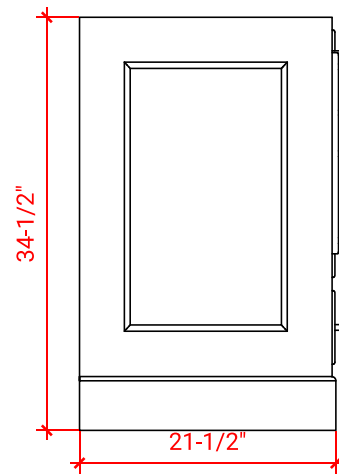

STAFFORD 42" LEFT OFFSET CABINET

M042S-L

BASE CABINET DIMENSIONS

42" W x 21.5" D x 34.5" H

FEATURES

- Solid wood frame & plywood panels
- Dovetail drawers and joints
- Soft closing doors & drawers

HARDWARE FINISHES

Brushed Nickel   Satin Brass   Matte Black   Polished Chrome

AVAILABLE COLORS

White   Grey   Midnight Blue

SIDE VIEW