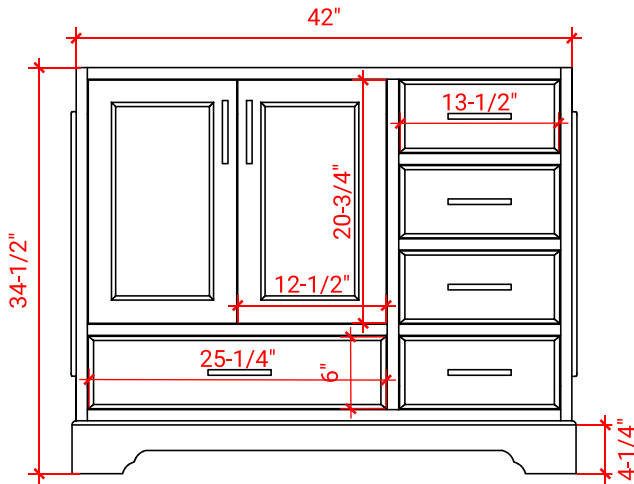

AVAILABLE COLORS

White   Grey   Midnight Blue

FRONT VIEW