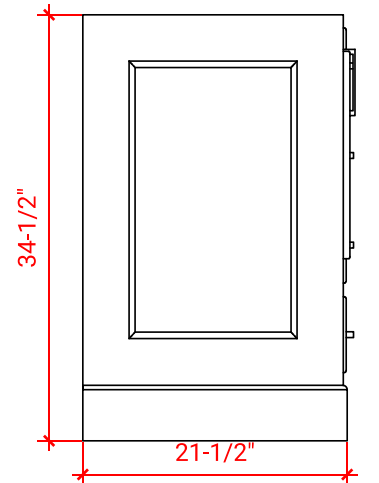

STAFFORD 42" SINGLE SINK BASE CABINET

ARIEL

M042S

BASE CABINET DIMENSIONS

42" W x 21.5" D x 34.5" H

FEATURES

- Solid wood frame & plywood panels
- Dovetail drawers and joints
- Soft closing doors & drawers

HARDWARE FINISHES

Brushed Nickel   Satin Brass   Matte Black   Polished Chrome

AVAILABLE COLORS

White   Grey   Midnight Blue

SIDE VIEW