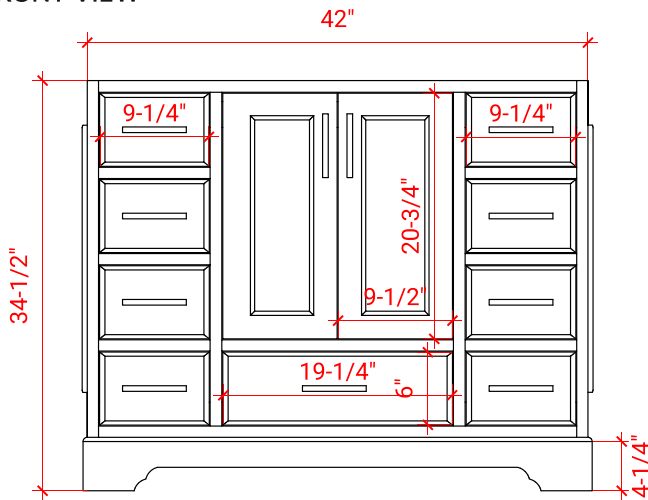

AVAILABLE COLORS

White   Grey   Midnight Blue

FRONT VIEW