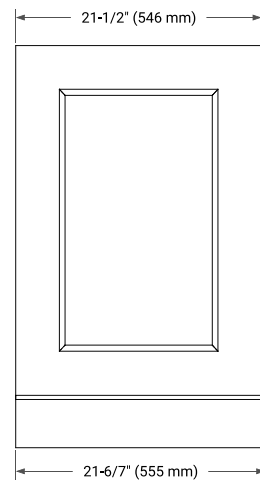

STAFFORD 36" SINGLE SINK BASE CABINET

BASE CABINET DIMENSIONS

36" W x 21.5" D x 34.5" H

FEATURES

- Solid wood frame & plywood panels
- Dovetail drawers and joints
- Soft closing doors & drawers

HARDWARE FINISHES*

White Grey Midnight Blue

FRONT VIEW

SIDE VIEW

PLAN VIEW

OVERALL DIMENSIONS

36.25" W x 22" D x 1.5" H

COUNTERTOP OPTIONS

Carrara Marble

EDGE SIDE VIEW

THREE DIMENSIONAL COUNTERTOP VIEW