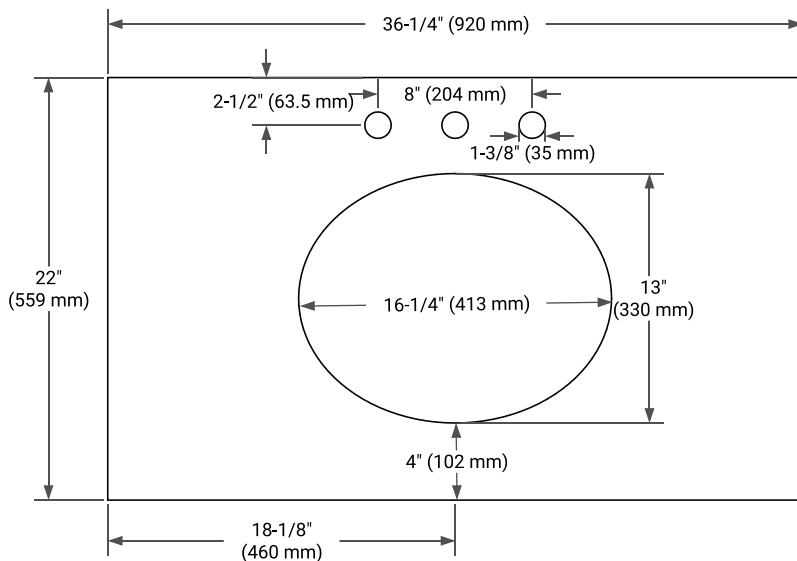

White Grey Midnight Blue

FRONT VIEW

SIDE VIEW

PLAN VIEW

OVERALL DIMENSIONS

36.25" W x 22" D x 1.5" H

COUNTERTOP OPTIONS

Carrara Marble

White Quartz

FEATURES

- Solid countertop with mitered edges & seams
- Undermount white oval sink
- Pre-drilled for 8" widespread faucet

INCLUDED

- Countertop
- Matching Backsplash
- Oval Sink

COUNTERTOP PLAN VIEW

EDGE SIDE VIEW

THREE DIMENSIONAL COUNTERTOP VIEW