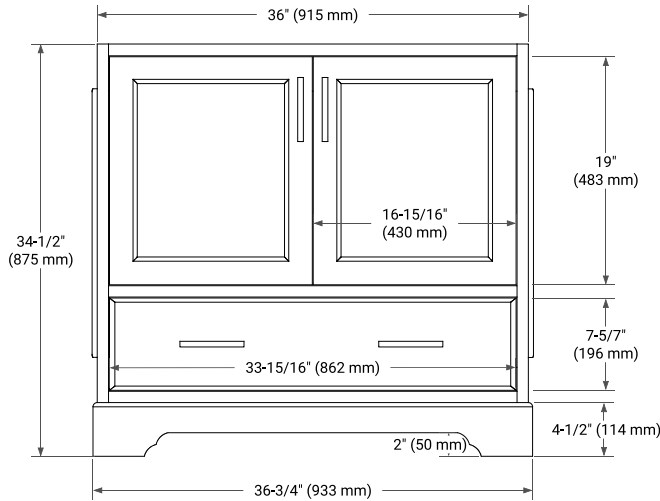

STAFFORD 36" SINGLE SINK BASE CABINET

BASE CABINET DIMENSIONS

36" W x 21.5" D x 34.5" H

FEATURES

- Solid wood frame & plywood panels
- Dovetail drawers and joints
- Soft closing doors & drawers

HARDWARE FINISHES*

White Grey Midnight Blue

FRONT VIEW

SIDE VIEW

PLAN VIEW

OVERALL DIMENSIONS

36.25" W x 22" D x 1.5" H

COUNTERTOP OPTIONS

Carrara Marble

White Quartz

FEATURES

- Solid countertop with mitered edges & seams
- Undermount white oval sink
- Pre-drilled for 8" widespread faucet

INCLUDED

- Countertop
- Matching Backsplash
- Oval Sink

COUNTERTOP PLAN VIEW

EDGE SIDE VIEW

THREE DIMENSIONAL COUNTERTOP VIEW