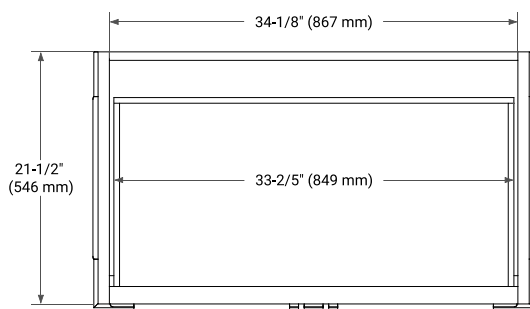

STAFFORD 36" SINGLE SINK BASE CABINET

BASE CABINET DIMENSIONS

36" W x 21.5" D x 34.5" H

FEATURES

- Solid wood frame & plywood panels
- Dovetail drawers and joints
- Soft closing doors & drawers

HARDWARE FINISHES*

White Grey Midnight Blue

FRONT VIEW

SIDE VIEW

PLAN VIEW

OVERALL DIMENSIONS

36.25" W x 22" D x 1.5" H

COUNTERTOP OPTIONS

Carrara Marble

EDGE SIDE VIEW

THREE DIMENSIONAL COUNTERTOP VIEW