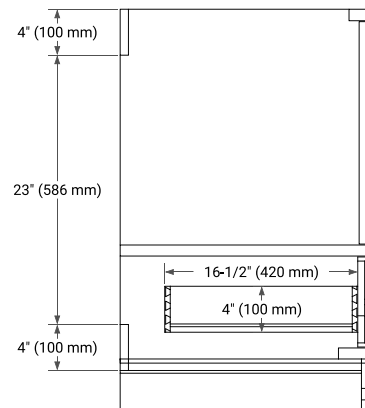

STAFFORD 36" SINGLE SINK BASE CABINET

BASE CABINET DIMENSIONS

36" W x 21.5" D x 34.5" H

FEATURES

- Solid wood frame & plywood panels
- Dovetail drawers and joints
- Soft closing doors & drawers

HARDWARE FINISHES*

White Grey Midnight Blue

FRONT VIEW

SIDE VIEW

PLAN VIEW

OVERALL DIMENSIONS

36.25" W x 22" D x 1.5" H

COUNTERTOP OPTIONS

Carrara Marble

White Quartz

FEATURES

- Solid countertop with mitered edges & seams
- Undermount white oval sink
- Pre-drilled for 8" widespread faucet

INCLUDED

- Countertop
- Matching Backsplash
- Oval Sink

COUNTERTOP PLAN VIEW

EDGE SIDE VIEW

THREE DIMENSIONAL COUNTERTOP VIEW