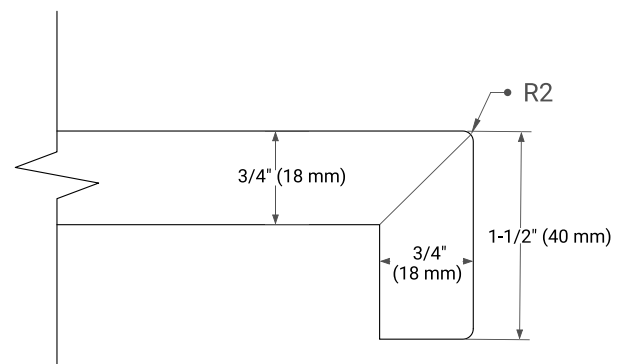

White Grey Midnight Blue

FRONT VIEW

SIDE VIEW

PLAN VIEW

OVERALL DIMENSIONS

36.25" W x 22" D x 1.5" H

COUNTERTOP OPTIONS

Carrara Marble

White Quartz

FEATURES

- Solid countertop with mitered edges & seams
- Undermount white oval sink
- Pre-drilled for 8" widespread faucet

INCLUDED

- Countertop
- Matching Backsplash
- Oval Sink

COUNTERTOP PLAN VIEW

EDGE SIDE VIEW

THREE DIMENSIONAL COUNTERTOP VIEW