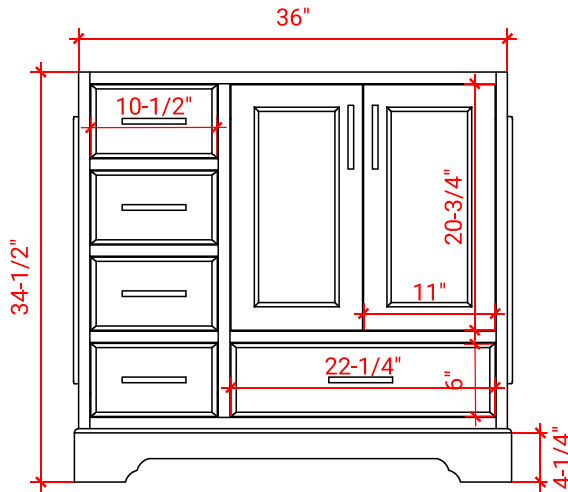

STAFFORD 36" RIGHT OFFSET CABINET

ARIEL

M036S-R

BASE CABINET DIMENSIONS

36" W x 21.5" D x 34.5" H

FEATURES

- Solid wood frame & plywood panels
- Dovetail drawers and joints
- Soft closing doors & drawers

HARDWARE FINISHES

Brushed Nickel Satin Brass Matte Black Polished Chrome

AVAILABLE COLORS

White Grey Midnight Blue

FRONT VIEW

SIDE VIEW

PLAN VIEW

37" RIGHT RECTANGLE SINK COUNTERTOP WITH 0.75 IN. THICKNESS

ARIEL

OVERALL DIMENSIONS

37" W x 22" D x 0.75" H

COUNTERTOP OPTIONS

Carrara Marble
CW2-037S-R-REC-CT

FEATURES

- Solid countertop with mitered edges & seams
- Undermount white rectangular sink
- Pre-drilled for 8" widespread faucet

INCLUDED

- Countertop
- Matching Backsplash
- Rectangle Sink

COUNTERTOP PLAN VIEW

EDGE SIDE VIEW

THREE DIMENSIONAL COUNTERTOP VIEW