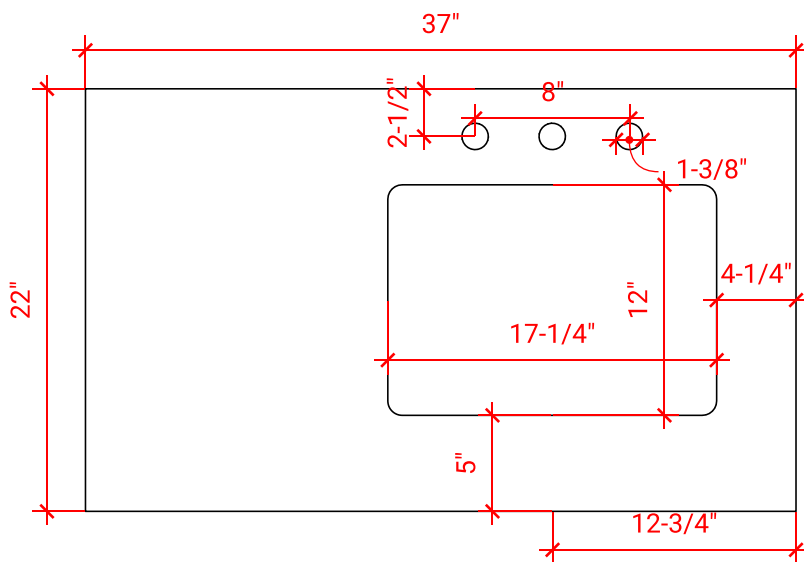

STAFFORD 36" RIGHT OFFSET CABINET

ARIEL

M036S-R

BASE CABINET DIMENSIONS

36" W x 21.5" D x 34.5" H

FEATURES

- Solid wood frame & plywood panels
- Dovetail drawers and joints
- Soft closing doors & drawers

HARDWARE FINISHES

Brushed Nickel Satin Brass Matte Black Polished Chrome

AVAILABLE COLORS

White Grey Midnight Blue

FRONT VIEW

SIDE VIEW

PLAN VIEW

37" RIGHT RECTANGLE SINK COUNTERTOP WITH 0.75 IN. THICKNESS

ARIEL

OVERALL DIMENSIONS

37" W x 22" D x 0.75" H

COUNTERTOP OPTIONS

Carrara Marble
CW2-037S-R-REC-CT

FEATURES

- Solid countertop with mitered edges & seams
- Undermount white rectangular sink
- Pre-drilled for 8" widespread faucet

INCLUDED

- Countertop
- Matching Backsplash
- Rectangle Sink

COUNTERTOP PLAN VIEW

EDGE SIDE VIEW

THREE DIMENSIONAL COUNTERTOP VIEW