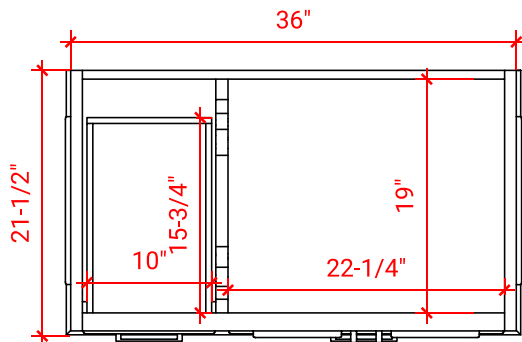

STAFFORD 36" RIGHT OFFSET CABINET

ARIEL

M036S-R

BASE CABINET DIMENSIONS

36" W x 21.5" D x 34.5" H

FEATURES

- Solid wood frame & plywood panels
- Dovetail drawers and joints
- Soft closing doors & drawers

HARDWARE FINISHES

Brushed Nickel Satin Brass Matte Black Polished Chrome

AVAILABLE COLORS

White Grey Midnight Blue

FRONT VIEW

SIDE VIEW

PLAN VIEW

37" RIGHT RECTANGLE SINK COUNTERTOP WITH 0.75 IN. THICKNESS

ARIEL

OVERALL DIMENSIONS

37" W x 22" D x 0.75" H

COUNTERTOP OPTIONS

Carrara Marble
CW2-037S-R-REC-CT

FEATURES

- Solid countertop with mitered edges & seams
- Undermount white rectangular sink
- Pre-drilled for 8" widespread faucet

INCLUDED

- Countertop
- Matching Backsplash
- Rectangle Sink

COUNTERTOP PLAN VIEW

EDGE SIDE VIEW

THREE DIMENSIONAL COUNTERTOP VIEW