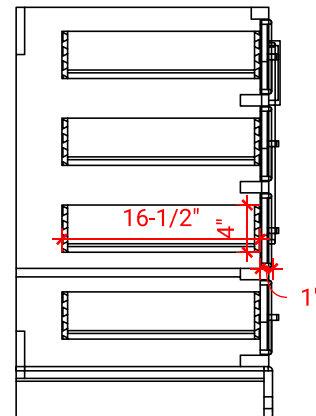

STAFFORD 36" RIGHT OFFSET CABINET

ARIEL

M036S-R

BASE CABINET DIMENSIONS

36" W x 21.5" D x 34.5" H

FEATURES

- Solid wood frame & plywood panels
- Dovetail drawers and joints
- Soft closing doors & drawers

HARDWARE FINISHES

Brushed Nickel Satin Brass Matte Black Polished Chrome

AVAILABLE COLORS

White Grey Midnight Blue

FRONT VIEW

SIDE VIEW

PLAN VIEW

37" RIGHT RECTANGLE SINK COUNTERTOP WITH 0.75 IN. THICKNESS

ARIEL

OVERALL DIMENSIONS

37" W x 22" D x 0.75" H

COUNTERTOP OPTIONS

Carrara Marble
CW2-037S-R-REC-CT

FEATURES

- Solid countertop with mitered edges & seams
- Undermount white rectangular sink
- Pre-drilled for 8" widespread faucet

INCLUDED

- Countertop
- Matching Backsplash
- Rectangle Sink

COUNTERTOP PLAN VIEW

EDGE SIDE VIEW

THREE DIMENSIONAL COUNTERTOP VIEW