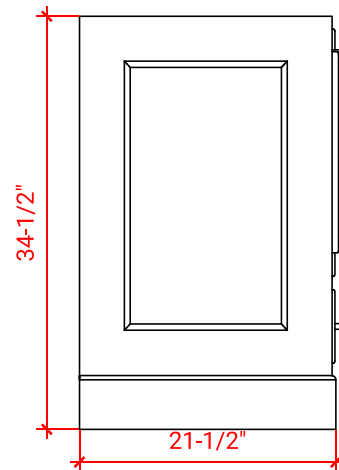

STAFFORD 36" RIGHT OFFSET CABINET

ARIEL

M036S-R

BASE CABINET DIMENSIONS

36" W x 21.5" D x 34.5" H

FEATURES

- Solid wood frame & plywood panels
- Dovetail drawers and joints
- Soft closing doors & drawers

HARDWARE FINISHES

Brushed Nickel Satin Brass Matte Black Polished Chrome

AVAILABLE COLORS

White Grey Midnight Blue

FRONT VIEW

SIDE VIEW

PLAN VIEW

37" RIGHT RECTANGLE SINK COUNTERTOP WITH 0.75 IN. THICKNESS

ARIEL

OVERALL DIMENSIONS

37" W x 22" D x 0.75" H

COUNTERTOP OPTIONS

Carrara Marble
CW2-037S-R-REC-CT

FEATURES

- Solid countertop with mitered edges & seams
- Undermount white rectangular sink
- Pre-drilled for 8" widespread faucet

INCLUDED

- Countertop
- Matching Backsplash
- Rectangle Sink

COUNTERTOP PLAN VIEW

EDGE SIDE VIEW

THREE DIMENSIONAL COUNTERTOP VIEW