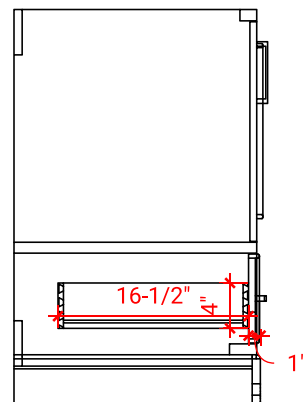

STAFFORD 30" SINGLE SINK BASE CABINET

ARIEL

M030S

BASE CABINET DIMENSIONS

30" W x 21.5" D x 34.5" H

FEATURES

- Solid wood frame & plywood panels
- Dovetail drawers and joints
- Soft closing doors & drawers

HARDWARE FINISHES

Brushed Nickel Satin Brass Matte Black Polished Chrome

AVAILABLE COLORS

White Grey Midnight Blue

FRONT VIEW

SIDE VIEW

PLAN VIEW

31" SINGLE RECTANGLE SINK COUNTERTOP WITH 1.5 IN. THICKNESS

ARIEL

OVERALL DIMENSIONS

30.5" W x 22" D x 1.5" H

COUNTERTOP OPTIONS

Carrara Marble
CW-031S-REC-CT

White Quartz
WQ-305S-REC-CT

FEATURES

- Solid countertop with mitered edges & seams
- Undermount white rectangular sink
- Pre-drilled for 8" widespread faucet

FEATURES

- Countertop
- Matching Backsplash
- Rectangle Sink

COUNTERTOP PLAN VIEW

EDGE SIDE VIEW

THREE DIMENSIONAL COUNTERTOP VIEW