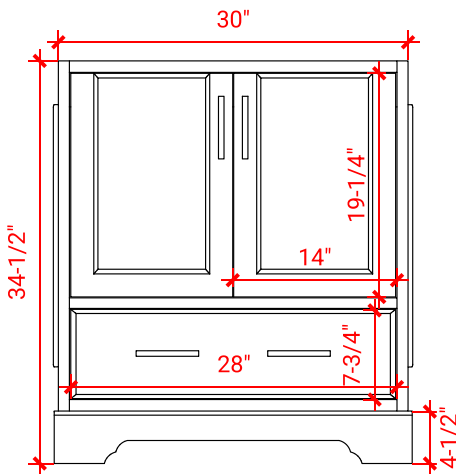

STAFFORD 30" SINGLE SINK BASE CABINET

ARIEL

M030S

BASE CABINET DIMENSIONS

30" W x 21.5" D x 34.5" H

FEATURES

- Solid wood frame & plywood panels
- Dovetail drawers and joints
- Soft closing doors & drawers

HARDWARE FINISHES

Brushed Nickel Satin Brass Matte Black Polished Chrome

AVAILABLE COLORS

White Grey Midnight Blue

FRONT VIEW

SIDE VIEW

PLAN VIEW

31" SINGLE RECTANGLE SINK COUNTERTOP WITH 1.5 IN. THICKNESS

ARIEL

OVERALL DIMENSIONS

30.5" W x 22" D x 1.5" H

COUNTERTOP OPTIONS

Carrara Marble
CW-031S-REC-CT

White Quartz
WQ-305S-REC-CT

FEATURES

- Solid countertop with mitered edges & seams
- Undermount white rectangular sink
- Pre-drilled for 8" widespread faucet

FEATURES

- Countertop
- Matching Backsplash
- Rectangle Sink

COUNTERTOP PLAN VIEW

EDGE SIDE VIEW

THREE DIMENSIONAL COUNTERTOP VIEW