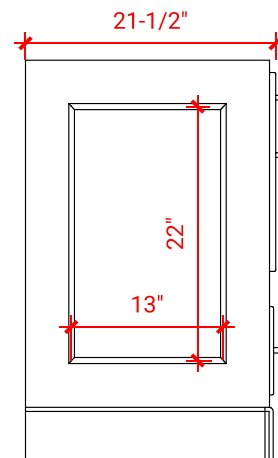

STAFFORD 30" SINGLE SINK BASE CABINET

ARIEL

M030S

BASE CABINET DIMENSIONS

30" W x 21.5" D x 34.5" H

FEATURES

- Solid wood frame & plywood panels
- Dovetail drawers and joints
- Soft closing doors & drawers

HARDWARE FINISHES

Brushed Nickel Satin Brass Matte Black Polished Chrome

AVAILABLE COLORS

White Grey Midnight Blue

FRONT VIEW

SIDE VIEW

PLAN VIEW

31" SINGLE RECTANGLE SINK COUNTERTOP WITH 1.5 IN. THICKNESS

ARIEL

OVERALL DIMENSIONS

30.5" W x 22" D x 1.5" H

COUNTERTOP OPTIONS

Carrara Marble
CW-031S-REC-CT

White Quartz
WQ-305S-REC-CT

FEATURES

- Solid countertop with mitered edges & seams
- Undermount white rectangular sink
- Pre-drilled for 8" widespread faucet

FEATURES

- Countertop
- Matching Backsplash
- Rectangle Sink

COUNTERTOP PLAN VIEW

EDGE SIDE VIEW

THREE DIMENSIONAL COUNTERTOP VIEW