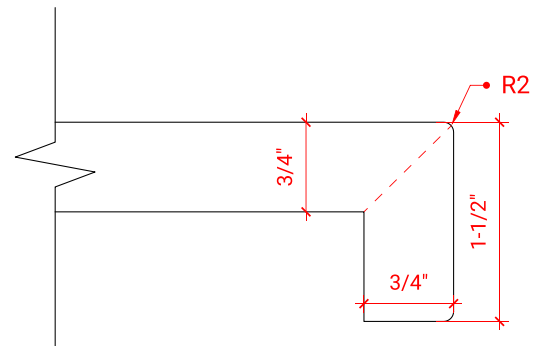

STAFFORD 30" SINGLE SINK BASE CABINET

ARIEL

M030S

BASE CABINET DIMENSIONS

30" W x 21.5" D x 34.5" H

FEATURES

- Solid wood frame & plywood panels
- Dovetail drawers and joints
- Soft closing doors & drawers

HARDWARE FINISHES

OVERALL DIMENSIONS

30.5" W x 22" D x 1.5" H

COUNTERTOP OPTIONS

Carrara Marble
CW-031S-REC-CT

White Quartz
WQ-305S-REC-CT

FEATURES

- Solid countertop with mitered edges & seams
- Undermount white rectangular sink
- Pre-drilled for 8" widespread faucet

FEATURES

- Countertop
- Matching Backsplash
- Rectangle Sink

COUNTERTOP PLAN VIEW

EDGE SIDE VIEW

THREE DIMENSIONAL COUNTERTOP VIEW