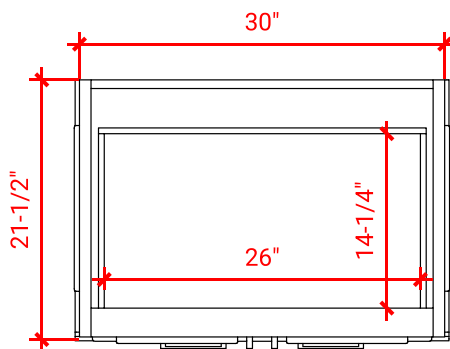

STAFFORD 30" SINGLE SINK BASE CABINET

ARIEL

M030S

BASE CABINET DIMENSIONS

30" W x 21.5" D x 34.5" H

FEATURES

- Solid wood frame & plywood panels
- Dovetail drawers and joints
- Soft closing doors & drawers

HARDWARE FINISHES

Brushed Nickel Satin Brass Matte Black Polished Chrome

AVAILABLE COLORS

White Grey Midnight Blue

FRONT VIEW

SIDE VIEW

PLAN VIEW

31" SINGLE RECTANGLE SINK COUNTERTOP WITH 1.5 IN. THICKNESS

ARIEL

OVERALL DIMENSIONS

30.5" W x 22" D x 1.5" H

COUNTERTOP OPTIONS

Carrara Marble
CW-031S-REC-CT

White Quartz
WQ-305S-REC-CT

FEATURES

- Solid countertop with mitered edges & seams
- Undermount white rectangular sink
- Pre-drilled for 8" widespread faucet

FEATURES

- Countertop
- Matching Backsplash
- Rectangle Sink

COUNTERTOP PLAN VIEW

EDGE SIDE VIEW

THREE DIMENSIONAL COUNTERTOP VIEW