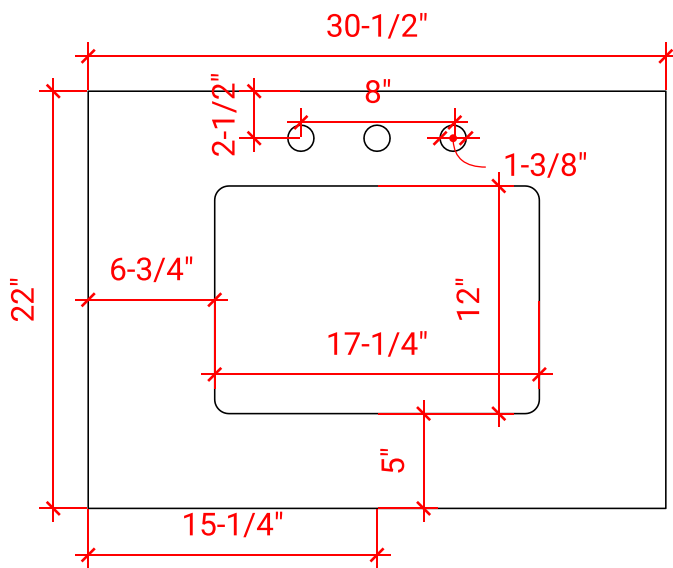

STAFFORD 30" SINGLE SINK BASE CABINET

ARIEL

M030S

BASE CABINET DIMENSIONS

30" W x 21.5" D x 34.5" H

FEATURES

- Solid wood frame & plywood panels
- Dovetail drawers and joints
- Soft closing doors & drawers

HARDWARE FINISHES

OVERALL DIMENSIONS

30.5" W x 22" D x 1.5" H

COUNTERTOP OPTIONS

Carrara Marble
CW-031S-REC-CT

White Quartz
WQ-305S-REC-CT

FEATURES

- Solid countertop with mitered edges & seams
- Undermount white rectangular sink
- Pre-drilled for 8" widespread faucet

FEATURES

- Countertop
- Matching Backsplash
- Rectangle Sink

COUNTERTOP PLAN VIEW

EDGE SIDE VIEW

THREE DIMENSIONAL COUNTERTOP VIEW