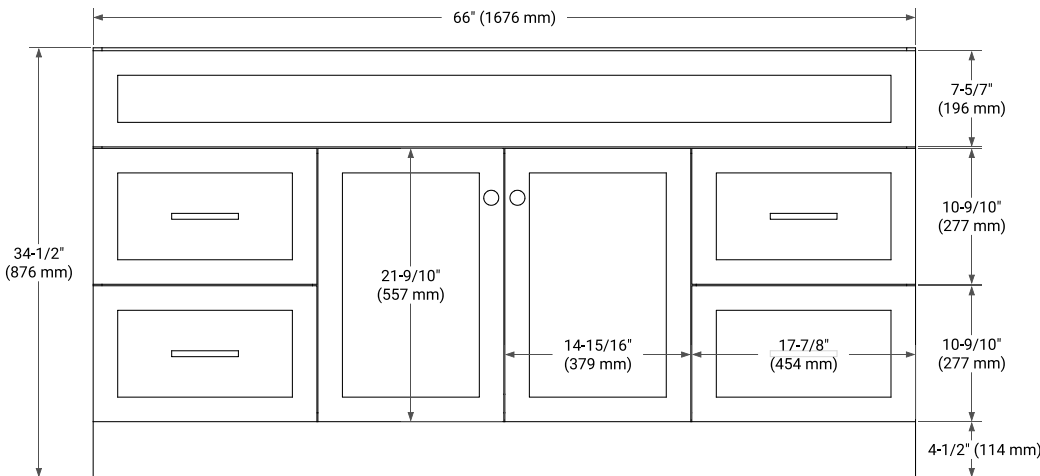

HAMLET 66" SINGLE SINK BASE CABINET

BASE CABINET DIMENSIONS

66" W x 21.5" D x 34.5" H

FEATURES

- Solid wood frame & plywood panels
- Dovetail drawers and joints
- Soft closing doors & drawers

HARDWARE FINISHES*

Brushed Nickel   Satin Brass   Matte Black   Polished Chrome

Hardware comes preinstalled with the illustrated option. Other finishes are available on our online store if you prefer a different one.

AVAILABLE COLORS

White   Grey   Midnight Blue   Black

FRONT VIEW

SIDE VIEW

PLAN VIEW