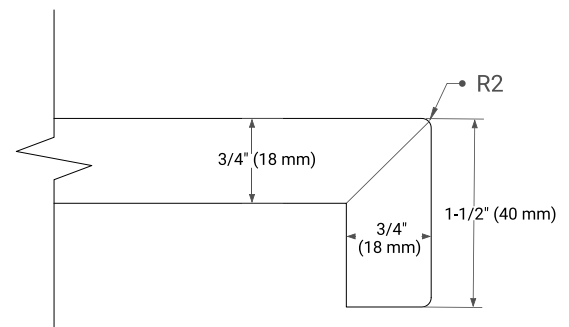

EDGE SIDE VIEW