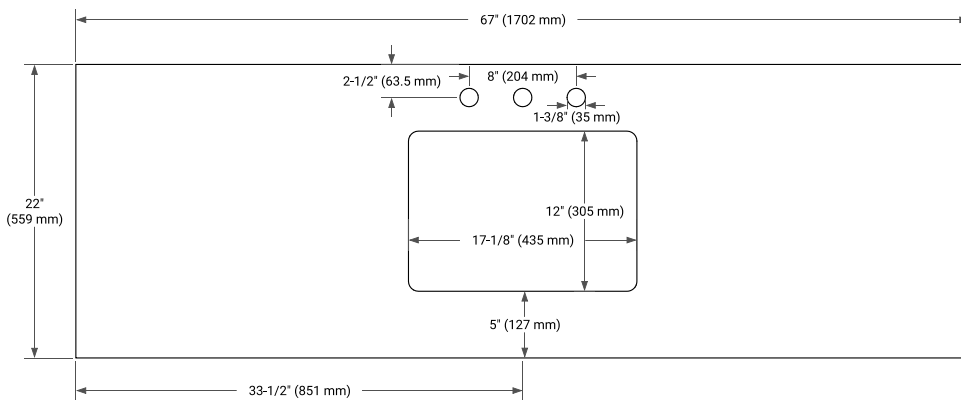

67" SINGLE RECTANGLE SINK COUNTERTOP WITH 1.5 IN. THICKNESS

ARIEL

OVERALL DIMENSIONS

67" W x 22" D x 1.5" H

COUNTERTOP OPTIONS

FEATURES

- Solid countertop with mitered edges & seams
- Undermount white rectangular sink
- Pre-drilled for 8" widespread faucet

INCLUDED

- Countertop
- Matching Backsplash
- Rectangle Sink

COUNTERTOP PLAN VIEW