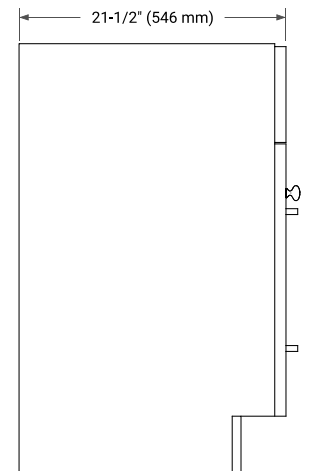

HAMLET 66" SINGLE SINK BASE CABINET

BASE CABINET DIMENSIONS

66" W x 21.5" D x 34.5" H

FEATURES

- Solid wood frame & plywood panels
- Dovetail drawers and joints
- Soft closing doors & drawers

HARDWARE FINISHES*

Brushed Nickel   Satin Brass   Matte Black   Polished Chrome

Hardware comes preinstalled with the illustrated option. Other finishes are available on our online store if you prefer a different one.

AVAILABLE COLORS

White   Grey   Midnight Blue   Black

FRONT VIEW

SIDE VIEW

PLAN VIEW