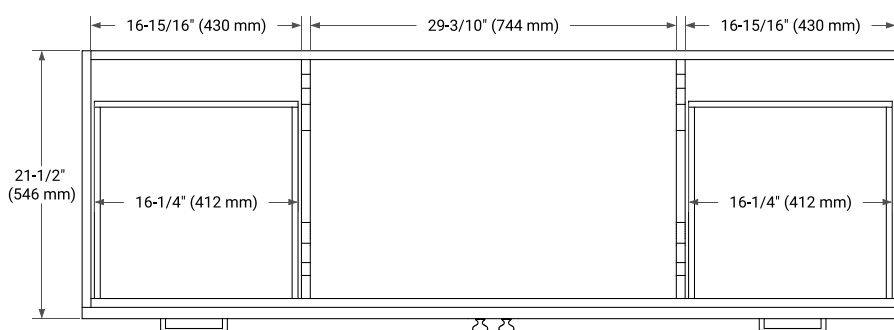

HAMLET 66" SINGLE SINK BASE CABINET

BASE CABINET DIMENSIONS

66" W x 21.5" D x 34.5" H

FEATURES

- Solid wood frame & plywood panels
- Dovetail drawers and joints
- Soft closing doors & drawers

HARDWARE FINISHES*

Brushed Nickel   Satin Brass   Matte Black   Polished Chrome

Hardware comes preinstalled with the illustrated option. Other finishes are available on our online store if you prefer a different one.

AVAILABLE COLORS

White   Grey   Midnight Blue   Black

FRONT VIEW

SIDE VIEW

PLAN VIEW