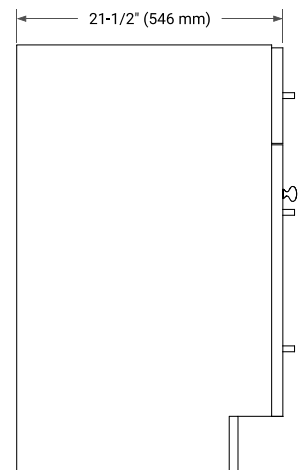

HAMLET 66" DOUBLE SINK BASE CABINET

BASE CABINET DIMENSIONS

66" W x 21.5" D x 34.5" H

FEATURES

- Solid wood frame & plywood panels
- Dovetail drawers and joints
- Soft closing doors & drawers

HARDWARE FINISHES*

White Grey Midnight Blue Black

FRONT VIEW

SIDE VIEW

PLAN VIEW

67" DOUBLE OVAL SINK COUNTERTOP WITH 1.5 IN. THICKNESS

ARIEL

OVERALL DIMENSIONS

67" W x 22" D x 1.5" H

COUNTERTOP PLAN VIEW

EDGE SIDE VIEW

THREE DIMENSIONAL COUNTERTOP VIEW