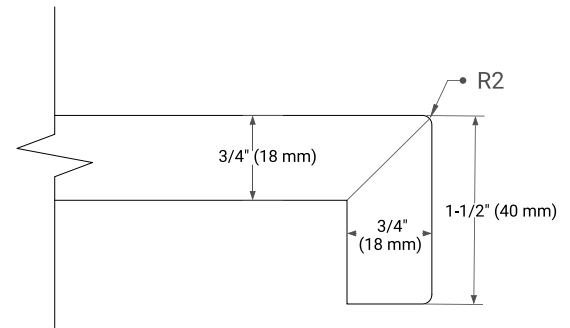

HAMLET 66" DOUBLE SINK BASE CABINET

BASE CABINET DIMENSIONS

66" W x 21.5" D x 34.5" H

FEATURES

- Solid wood frame & plywood panels
- Dovetail drawers and joints
- Soft closing doors & drawers

HARDWARE FINISHES*

White Grey Midnight Blue Black

FRONT VIEW

SIDE VIEW

PLAN VIEW

67" DOUBLE OVAL SINK COUNTERTOP WITH 1.5 IN. THICKNESS

ARIEL

OVERALL DIMENSIONS

67" W x 22" D x 1.5" H

COUNTERTOP OPTIONS

Carrara Marble

White Quartz

FEATURES

- Solid countertop with mitered edges & seams
- Undermount white oval sink
- Pre-drilled for 8" widespread faucet

INCLUDED

- Countertop
- Matching Backsplash
- Oval Sinks

COUNTERTOP PLAN VIEW

EDGE SIDE VIEW

THREE DIMENSIONAL COUNTERTOP VIEW