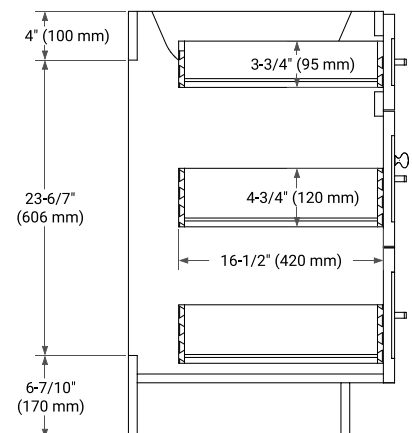

HAMLET 66" DOUBLE SINK BASE CABINET

BASE CABINET DIMENSIONS

66" W x 21.5" D x 34.5" H

FEATURES

- Solid wood frame & plywood panels
- Dovetail drawers and joints
- Soft closing doors & drawers

HARDWARE FINISHES*

White Grey Midnight Blue Black

FRONT VIEW

SIDE VIEW

PLAN VIEW

67" DOUBLE OVAL SINK COUNTERTOP WITH 1.5 IN. THICKNESS

ARIEL

OVERALL DIMENSIONS

67" W x 22" D x 1.5" H

COUNTERTOP PLAN VIEW

EDGE SIDE VIEW

THREE DIMENSIONAL COUNTERTOP VIEW