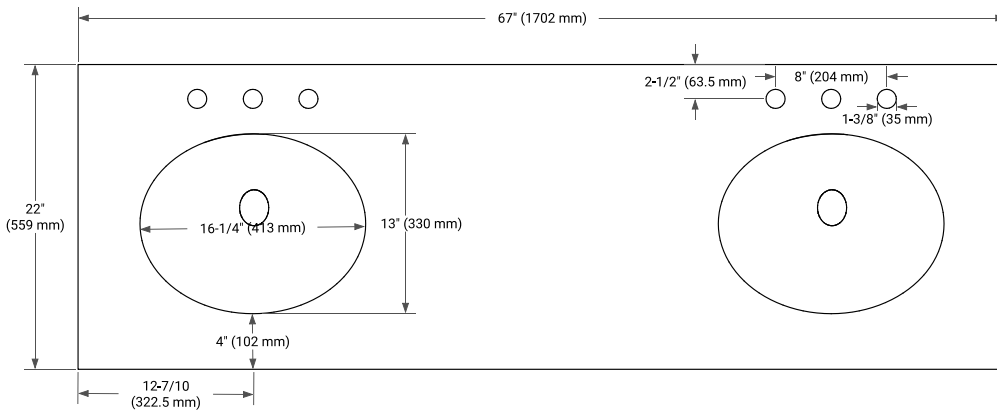

HAMLET 66" DOUBLE SINK BASE CABINET

BASE CABINET DIMENSIONS

66" W x 21.5" D x 34.5" H

FEATURES

- Solid wood frame & plywood panels
- Dovetail drawers and joints
- Soft closing doors & drawers

HARDWARE FINISHES*

White Grey Midnight Blue Black

FRONT VIEW

SIDE VIEW

PLAN VIEW

67" DOUBLE OVAL SINK COUNTERTOP WITH 1.5 IN. THICKNESS

ARIEL

OVERALL DIMENSIONS

67" W x 22" D x 1.5" H

COUNTERTOP OPTIONS

Carrara Marble

White Quartz

FEATURES

- Solid countertop with mitered edges & seams
- Undermount white oval sink
- Pre-drilled for 8" widespread faucet

INCLUDED

- Countertop
- Matching Backsplash
- Oval Sinks

COUNTERTOP PLAN VIEW

EDGE SIDE VIEW

THREE DIMENSIONAL COUNTERTOP VIEW