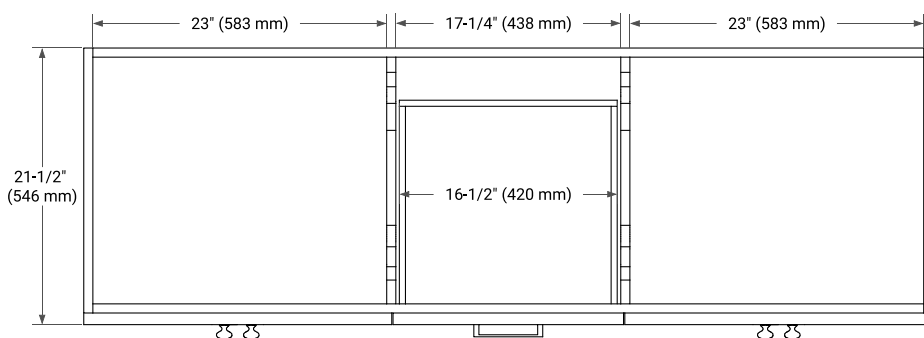

HAMLET 66" DOUBLE SINK BASE CABINET

BASE CABINET DIMENSIONS

66" W x 21.5" D x 34.5" H

FEATURES

- Solid wood frame & plywood panels
- Dovetail drawers and joints
- Soft closing doors & drawers

HARDWARE FINISHES*

White Grey Midnight Blue Black

FRONT VIEW

SIDE VIEW

PLAN VIEW

67" DOUBLE OVAL SINK COUNTERTOP WITH 1.5 IN. THICKNESS

ARIEL

OVERALL DIMENSIONS

67" W x 22" D x 1.5" H

COUNTERTOP PLAN VIEW

EDGE SIDE VIEW

THREE DIMENSIONAL COUNTERTOP VIEW