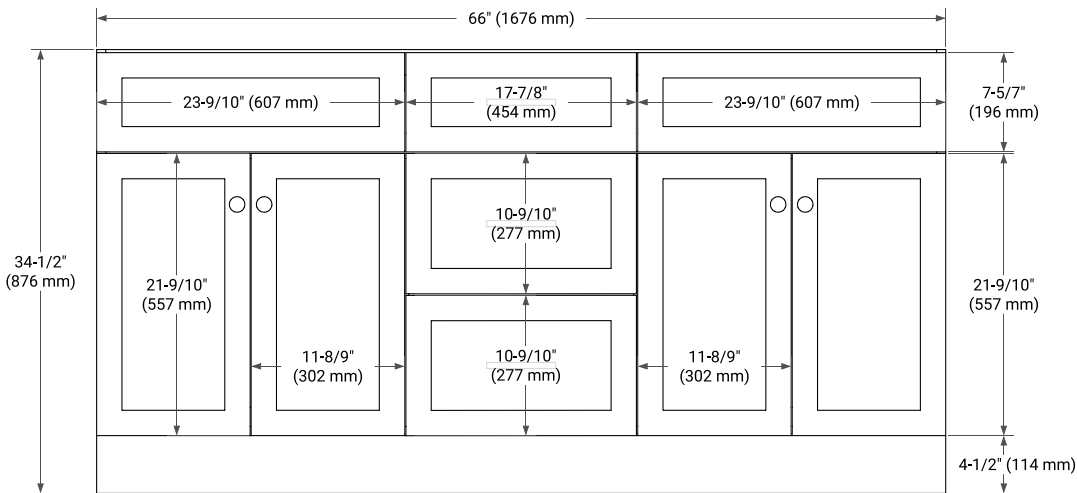

HAMLET 66" DOUBLE SINK BASE CABINET

BASE CABINET DIMENSIONS

66" W x 21.5" D x 34.5" H

FEATURES

- Solid wood frame & plywood panels
- Dovetail drawers and joints
- Soft closing doors & drawers

HARDWARE FINISHES*

White Grey Midnight Blue Black

FRONT VIEW

SIDE VIEW

PLAN VIEW

67" DOUBLE OVAL SINK COUNTERTOP WITH 1.5 IN. THICKNESS

ARIEL

OVERALL DIMENSIONS

67" W x 22" D x 1.5" H

COUNTERTOP PLAN VIEW

EDGE SIDE VIEW

THREE DIMENSIONAL COUNTERTOP VIEW