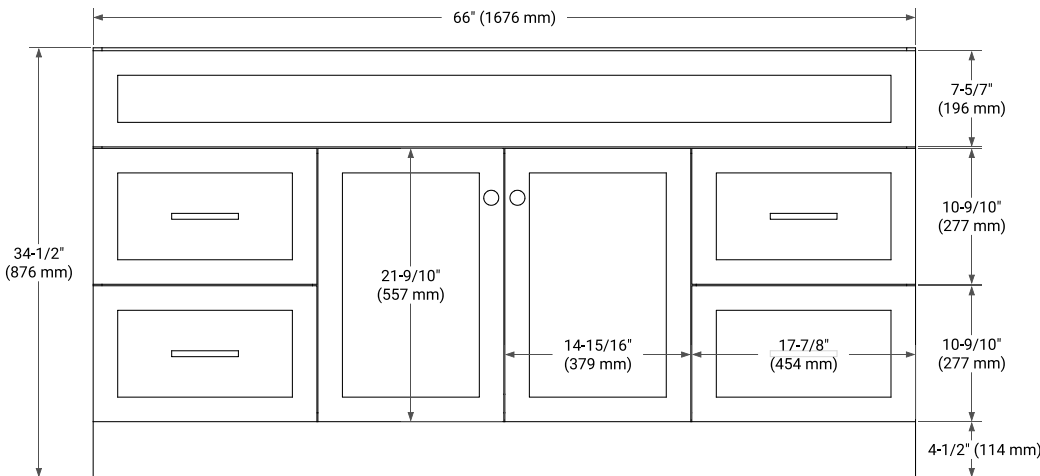

HAMLET 66" SINGLE SINK BASE CABINET

BASE CABINET DIMENSIONS

66" W x 21.5" D x 34.5" H

FEATURES

- Solid wood frame & plywood panels
- Dovetail drawers and joints
- Soft closing doors & drawers

HARDWARE FINISHES*

White Grey Midnight Blue Black

FRONT VIEW

SIDE VIEW

PLAN VIEW