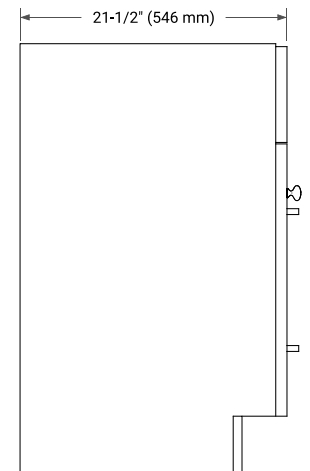

HAMLET 66" SINGLE SINK BASE CABINET

BASE CABINET DIMENSIONS

66" W x 21.5" D x 34.5" H

FEATURES

- Solid wood frame & plywood panels
- Dovetail drawers and joints
- Soft closing doors & drawers

HARDWARE FINISHES*

White Grey Midnight Blue Black

FRONT VIEW

SIDE VIEW

PLAN VIEW