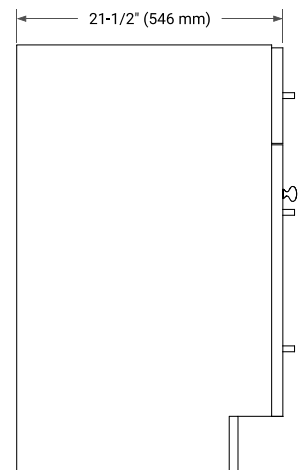

HAMLET 66" DOUBLE SINK BASE CABINET

BASE CABINET DIMENSIONS

66" W x 21.5" D x 34.5" H

FEATURES

- Solid wood frame & plywood panels
- Dovetail drawers and joints
- Soft closing doors & drawers

HARDWARE FINISHES*

White Grey Midnight Blue Black

FRONT VIEW

SIDE VIEW

PLAN VIEW