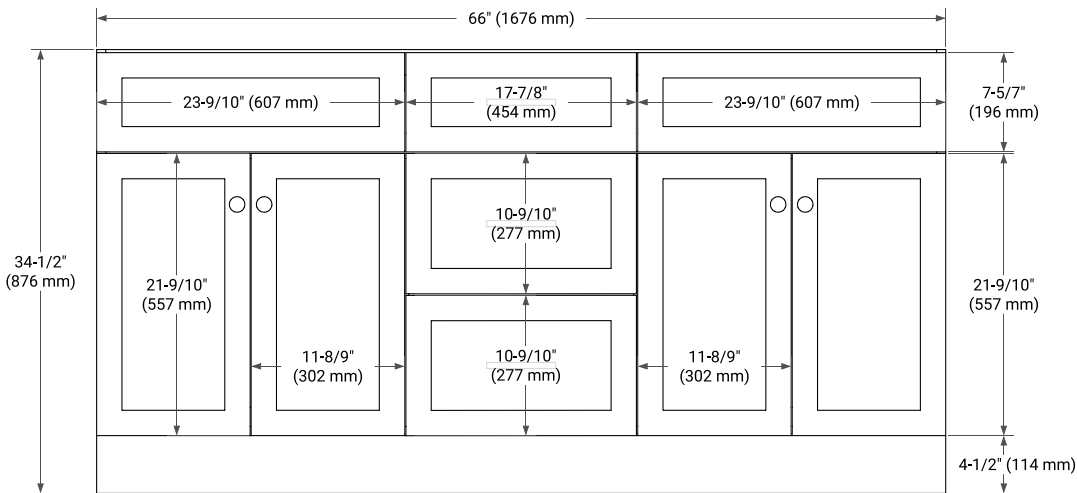

HAMLET 66" DOUBLE SINK BASE CABINET

BASE CABINET DIMENSIONS

66" W x 21.5" D x 34.5" H

FEATURES

- Solid wood frame & plywood panels
- Dovetail drawers and joints
- Soft closing doors & drawers

HARDWARE FINISHES*

White Grey Midnight Blue Black

FRONT VIEW

SIDE VIEW

PLAN VIEW