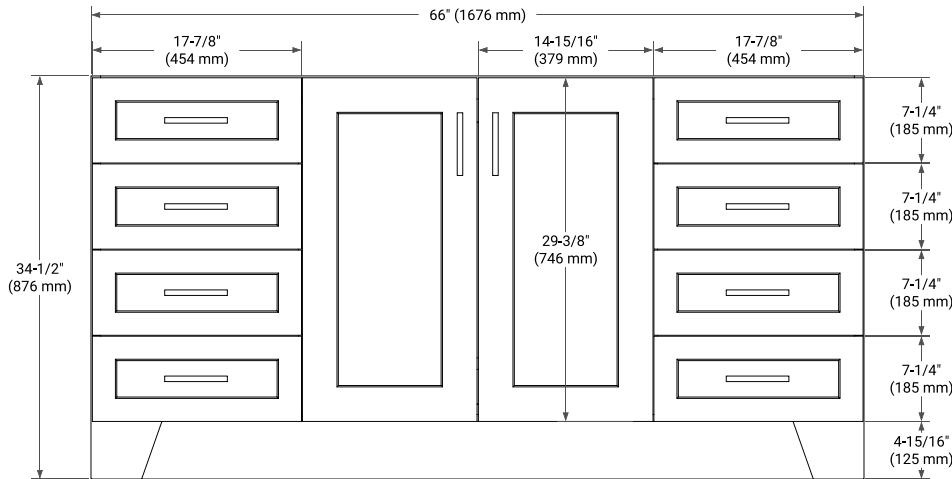

TAYLOR 66" SINGLE SINK BASE CABINET

BASE CABINET DIMENSIONS

66" W x 21.6" D x 34.5" H

FEATURES

- Solid wood frame & plywood panels
- Dovetail drawers and joints
- Soft closing doors & drawers

HARDWARE FINISHES*

White Grey Midnight Blue

FRONT VIEW

SIDE VIEW

PLAN VIEW

OVERALL DIMENSIONS

67" W x 22" D x 1.5" H

COUNTERTOP OPTIONS

Carrara Marble

White Quartz

FEATURES

- Solid countertop with mitered edges & seams
- Undermount white oval sink
- Pre-drilled for 8" widespread faucet

INCLUDED

- Countertop
- Matching Backsplash
- Oval Sink

COUNTERTOP PLAN VIEW

EDGE SIDE VIEW

THREE DIMENSIONAL COUNTERTOP VIEW