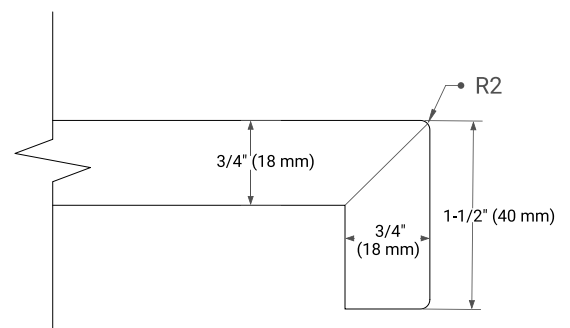

White Grey Midnight Blue

FRONT VIEW

SIDE VIEW

PLAN VIEW

OVERALL DIMENSIONS

67" W x 22" D x 1.5" H

COUNTERTOP OPTIONS

Carrara Marble

White Quartz

FEATURES

- Solid countertop with mitered edges & seams
- Undermount white oval sink
- Pre-drilled for 8" widespread faucet

INCLUDED

- Countertop
- Matching Backsplash
- Oval Sink

COUNTERTOP PLAN VIEW

EDGE SIDE VIEW

THREE DIMENSIONAL COUNTERTOP VIEW