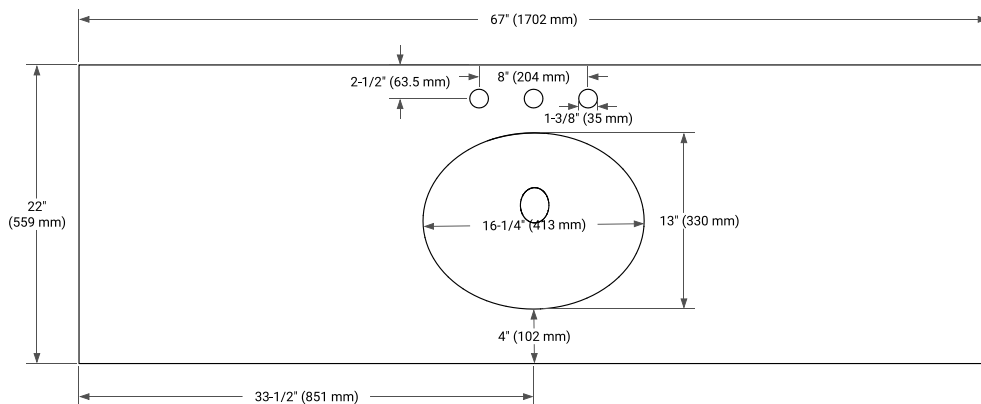

TAYLOR 66" SINGLE SINK BASE CABINET

BASE CABINET DIMENSIONS

66" W x 21.6" D x 34.5" H

FEATURES

- Solid wood frame & plywood panels
- Dovetail drawers and joints
- Soft closing doors & drawers

HARDWARE FINISHES*

White Grey Midnight Blue

FRONT VIEW

SIDE VIEW

PLAN VIEW

OVERALL DIMENSIONS

67" W x 22" D x 1.5" H

COUNTERTOP OPTIONS

Carrara Marble

White Quartz

FEATURES

- Solid countertop with mitered edges & seams
- Undermount white oval sink
- Pre-drilled for 8" widespread faucet

INCLUDED

- Countertop
- Matching Backsplash
- Oval Sink

COUNTERTOP PLAN VIEW

EDGE SIDE VIEW

THREE DIMENSIONAL COUNTERTOP VIEW