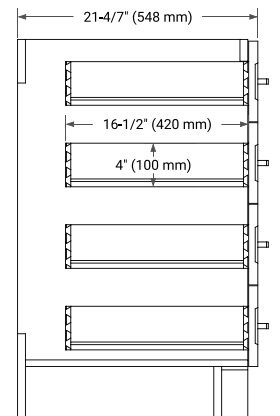

TAYLOR 66" SINGLE SINK BASE CABINET

BASE CABINET DIMENSIONS

66" W x 21.6" D x 34.5" H

FEATURES

- Solid wood frame & plywood panels
- Dovetail drawers and joints
- Soft closing doors & drawers

HARDWARE FINISHES*

White Grey Midnight Blue

FRONT VIEW

SIDE VIEW

PLAN VIEW

OVERALL DIMENSIONS

67" W x 22" D x 1.5" H

COUNTERTOP OPTIONS

Carrara Marble

EDGE SIDE VIEW

THREE DIMENSIONAL COUNTERTOP VIEW