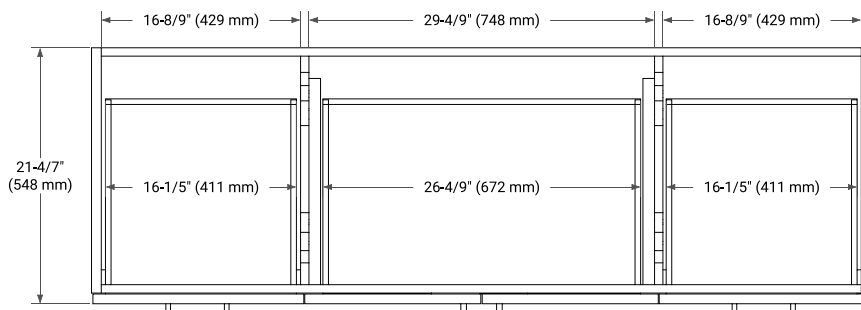

TAYLOR 66" SINGLE SINK BASE CABINET

BASE CABINET DIMENSIONS

66" W x 21.6" D x 34.5" H

FEATURES

- Solid wood frame & plywood panels
- Dovetail drawers and joints
- Soft closing doors & drawers

HARDWARE FINISHES*

White Grey Midnight Blue

FRONT VIEW

SIDE VIEW

PLAN VIEW

OVERALL DIMENSIONS

67" W x 22" D x 1.5" H

COUNTERTOP OPTIONS

Carrara Marble

EDGE SIDE VIEW

THREE DIMENSIONAL COUNTERTOP VIEW