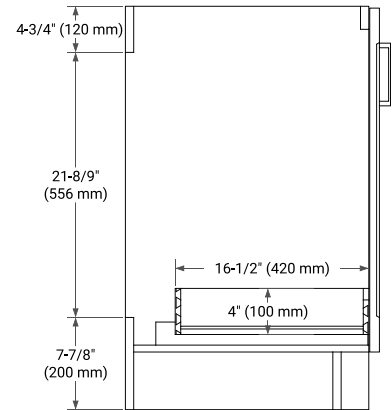

TAYLOR 66" SINGLE SINK BASE CABINET

BASE CABINET DIMENSIONS

66" W x 21.6" D x 34.5" H

FEATURES

- Solid wood frame & plywood panels
- Dovetail drawers and joints
- Soft closing doors & drawers

HARDWARE FINISHES*

White Grey Midnight Blue

FRONT VIEW

SIDE VIEW

PLAN VIEW

OVERALL DIMENSIONS

67" W x 22" D x 1.5" H

COUNTERTOP OPTIONS

Carrara Marble

EDGE SIDE VIEW

THREE DIMENSIONAL COUNTERTOP VIEW