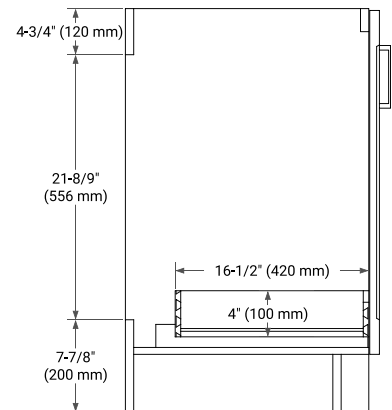

## BASE CABINET DIMENSIONS

66" W x 21.6" D x 34.5" H

## FRONT VIEW

## SIDE VIEW

## PLAN VIEW