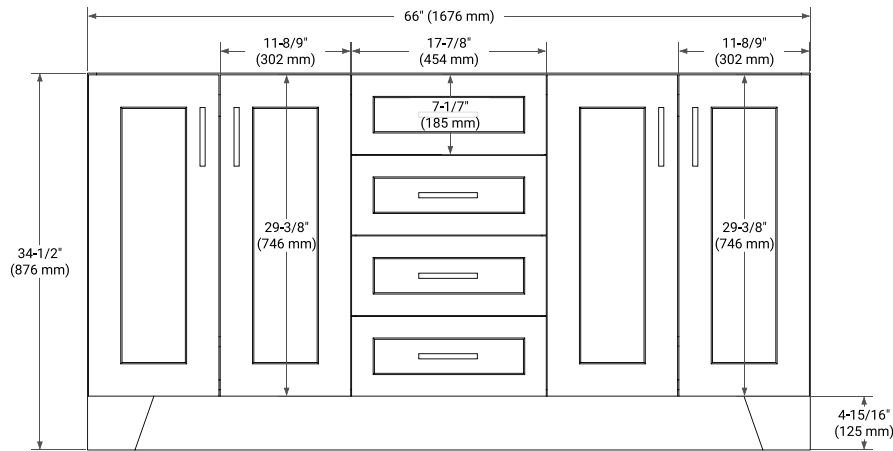

TAYLOR 66" DOUBLE SINK BASE CABINET

BASE CABINET DIMENSIONS

66" W x 21.6" D x 34.5" H

FEATURES

- Solid wood frame & plywood panels
- Dovetail drawers and joints
- Soft closing doors & drawers

HARDWARE FINISHES*

Brushed Nickel   Satin Brass   Matte Black   Polished Chrome

Hardware comes preinstalled with the illustrated option. Other finishes are available on our online store if you prefer a different one.

AVAILABLE COLORS

White   Grey   Midnight Blue

FRONT VIEW

SIDE VIEW

PLAN VIEW