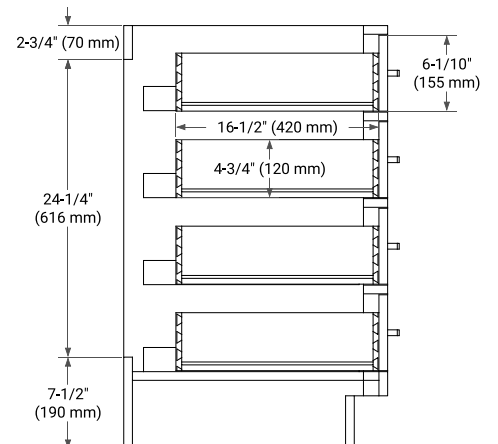

BASE CABINET DIMENSIONS

66" W x 21.5" D x 34.5" H

FEATURES

- Solid wood frame & plywood panels
- Dovetail drawers and joints
- Soft closing doors & drawers

HARDWARE FINISHES*

Brushed Nickel Satin Brass Matte Black Polished Chrome

OVERALL DIMENSIONS

67" W x 22" D x 1.5" H

COUNTERTOP OPTIONS

Carrara Marble

White Quartz

FEATURES

- Solid countertop with mitered edges & seams
- Undermount white oval sink
- Pre-drilled for 8" widespread faucet

INCLUDED

- Countertop
- Matching Backsplash
- Oval Sink

COUNTERTOP PLAN VIEW

EDGE SIDE VIEW

THREE DIMENSIONAL COUNTERTOP VIEW