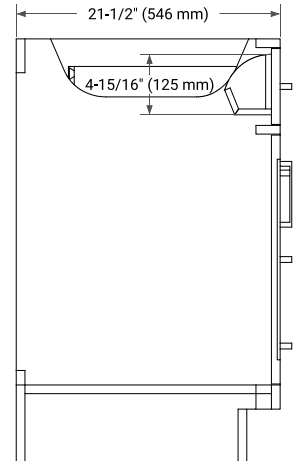

BASE CABINET DIMENSIONS

66" W x 21.5" D x 34.5" H

FEATURES

- Solid wood frame & plywood panels
- Dovetail drawers and joints
- Soft closing doors & drawers

HARDWARE FINISHES*

Brushed Nickel   Satin Brass   Matte Black   Polished Chrome

Hardware comes preinstalled with the illustrated option. Other finishes are available on our online store if you prefer a different one.

AVAILABLE COLORS

White   Grey   Midnight Blue   Oak

FRONT VIEW

SIDE VIEW

PLAN VIEW