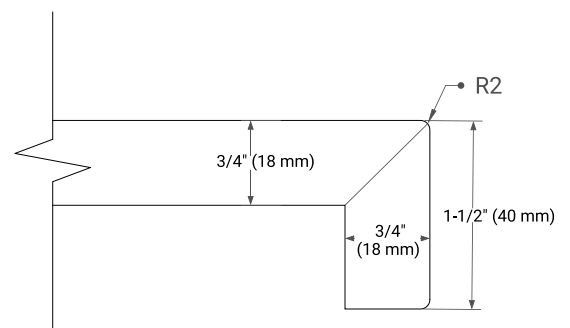

OVERALL DIMENSIONS

67" W x 22" D x 1.5" H

COUNTERTOP OPTIONS

Carrara Marble

White Quartz

FEATURES

- Solid countertop with mitered edges & seams
- Undermount white oval sink
- Pre-drilled for 8" widespread faucet

INCLUDED

- Countertop
- Matching Backsplash
- Oval Sink

COUNTERTOP PLAN VIEW

EDGE SIDE VIEW

THREE DIMENSIONAL COUNTERTOP VIEW