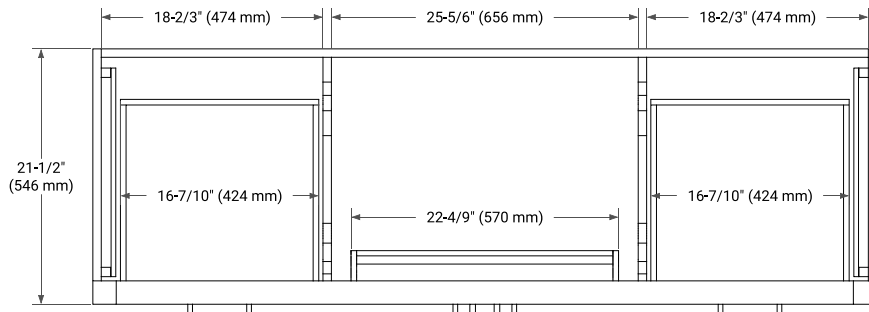

BASE CABINET DIMENSIONS

66" W x 21.5" D x 34.5" H

FEATURES

- Solid wood frame & plywood panels
- Dovetail drawers and joints
- Soft closing doors & drawers

HARDWARE FINISHES*

Brushed Nickel Satin Brass Matte Black Polished Chrome

OVERALL DIMENSIONS

67" W x 22" D x 1.5" H

COUNTERTOP OPTIONS

Carrara Marble

White Quartz

FEATURES

- Solid countertop with mitered edges & seams
- Undermount white oval sink
- Pre-drilled for 8" widespread faucet

INCLUDED

- Countertop
- Matching Backsplash
- Oval Sink

COUNTERTOP PLAN VIEW

EDGE SIDE VIEW

THREE DIMENSIONAL COUNTERTOP VIEW