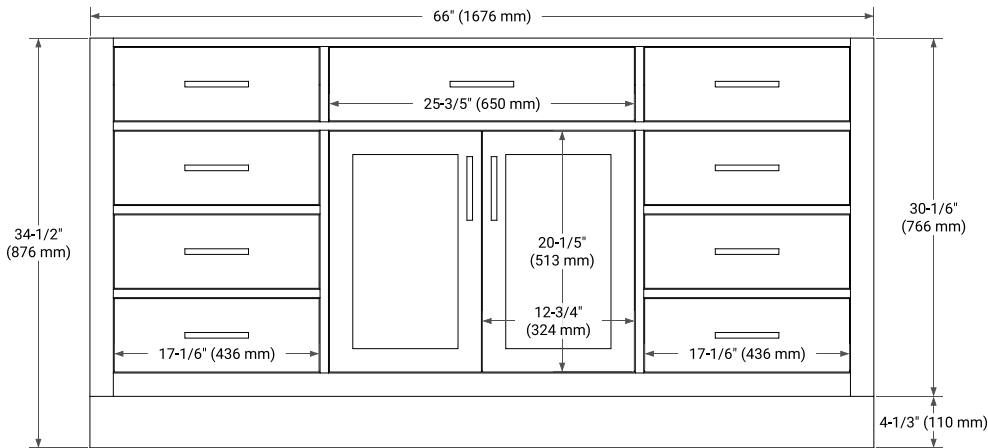

BASE CABINET DIMENSIONS

66" W x 21.5" D x 34.5" H

FEATURES

- Solid wood frame & plywood panels
- Dovetail drawers and joints
- Soft closing doors & drawers

HARDWARE FINISHES*

Brushed Nickel   Satin Brass   Matte Black   Polished Chrome

Hardware comes preinstalled with the illustrated option. Other finishes are available on our online store if you prefer a different one.

AVAILABLE COLORS

White   Grey   Midnight Blue   Oak

FRONT VIEW

SIDE VIEW

PLAN VIEW