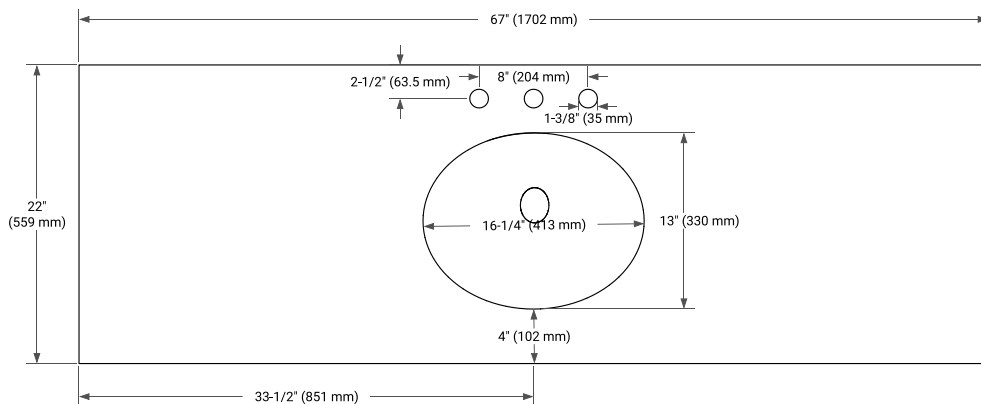

BASE CABINET DIMENSIONS

66" W x 21.5" D x 34.5" H

FEATURES

- Solid wood frame & plywood panels
- Dovetail drawers and joints
- Soft closing doors & drawers

HARDWARE FINISHES*

Brushed Nickel Satin Brass Matte Black Polished Chrome

OVERALL DIMENSIONS

67" W x 22" D x 1.5" H

COUNTERTOP OPTIONS

Carrara Marble

White Quartz

FEATURES

- Solid countertop with mitered edges & seams
- Undermount white oval sink
- Pre-drilled for 8" widespread faucet

INCLUDED

- Countertop
- Matching Backsplash
- Oval Sink

COUNTERTOP PLAN VIEW

EDGE SIDE VIEW

THREE DIMENSIONAL COUNTERTOP VIEW