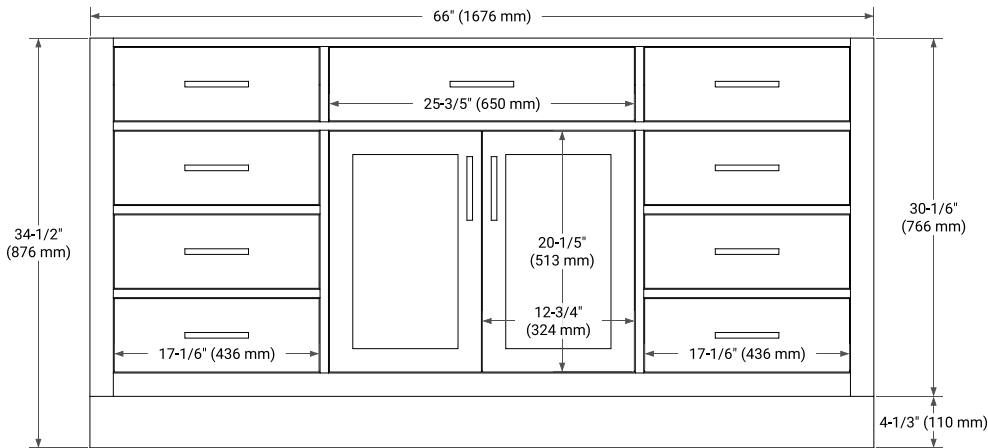

HEPBURN 66" SINGLE SINK BASE CABINET

BASE CABINET DIMENSIONS

66" W x 21.5" D x 34.5" H

FEATURES

- Solid wood frame & plywood panels
- Dovetail drawers and joints
- Soft closing doors & drawers

HARDWARE FINISHES*

White Grey Midnight Blue Oak

FRONT VIEW

SIDE VIEW

PLAN VIEW

67" SINGLE RECTANGLE SINK COUNTERTOP WITH 1.5 IN. THICKNESS

ARIEL

OVERALL DIMENSIONS

67" W x 22" D x 1.5" H

COUNTERTOP PLAN VIEW

EDGE SIDE VIEW

THREE DIMENSIONAL COUNTERTOP VIEW