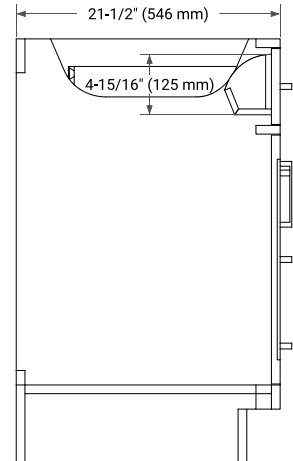

HEPBURN 66" SINGLE SINK BASE CABINET

BASE CABINET DIMENSIONS

66" W x 21.5" D x 34.5" H

FEATURES

- Solid wood frame & plywood panels
- Dovetail drawers and joints
- Soft closing doors & drawers

HARDWARE FINISHES*

White Grey Midnight Blue Oak

FRONT VIEW

SIDE VIEW

PLAN VIEW

67" SINGLE RECTANGLE SINK COUNTERTOP WITH 1.5 IN. THICKNESS

ARIEL

OVERALL DIMENSIONS

67" W x 22" D x 1.5" H

COUNTERTOP PLAN VIEW

EDGE SIDE VIEW

THREE DIMENSIONAL COUNTERTOP VIEW