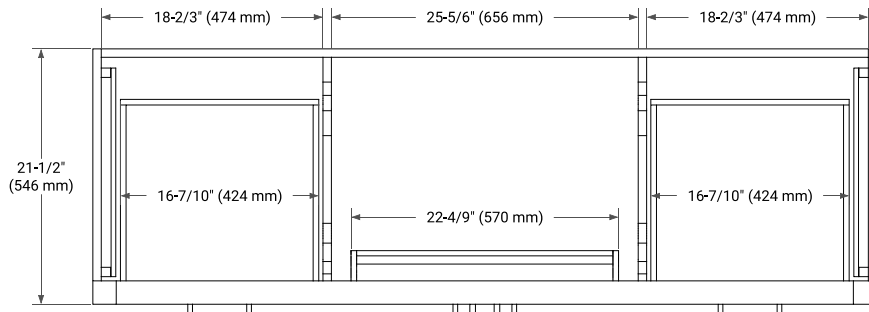

HEPBURN 66" SINGLE SINK BASE CABINET

BASE CABINET DIMENSIONS

66" W x 21.5" D x 34.5" H

FEATURES

- Solid wood frame & plywood panels
- Dovetail drawers and joints
- Soft closing doors & drawers

HARDWARE FINISHES*

White Grey Midnight Blue Oak

FRONT VIEW

SIDE VIEW

PLAN VIEW

67" SINGLE RECTANGLE SINK COUNTERTOP WITH 1.5 IN. THICKNESS

ARIEL

OVERALL DIMENSIONS

67" W x 22" D x 1.5" H

COUNTERTOP PLAN VIEW

EDGE SIDE VIEW

THREE DIMENSIONAL COUNTERTOP VIEW