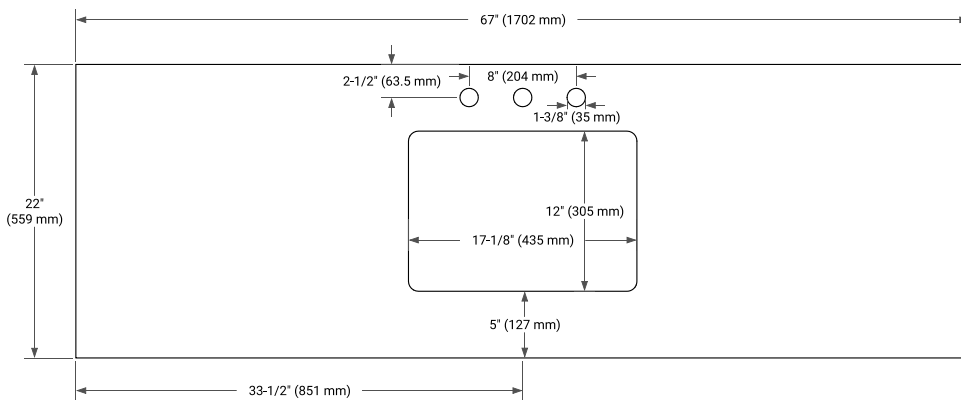

White Grey Midnight Blue Oak

FRONT VIEW

SIDE VIEW

PLAN VIEW

67" SINGLE RECTANGLE SINK COUNTERTOP WITH 1.5 IN. THICKNESS

ARIEL

OVERALL DIMENSIONS

67" W x 22" D x 1.5" H

COUNTERTOP OPTIONS

Carrara Marble

White Quartz

FEATURES

- Solid countertop with mitered edges & seams
- Undermount white rectangular sink
- Pre-drilled for 8" widespread faucet

INCLUDED

- Countertop
- Matching Backsplash
- Rectangle Sink

COUNTERTOP PLAN VIEW

EDGE SIDE VIEW

THREE DIMENSIONAL COUNTERTOP VIEW