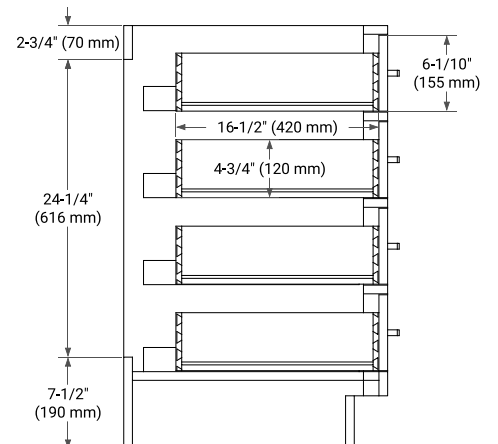

HEPBURN 66" SINGLE SINK BASE CABINET

BASE CABINET DIMENSIONS

66" W x 21.5" D x 34.5" H

FEATURES

- Solid wood frame & plywood panels
- Dovetail drawers and joints
- Soft closing doors & drawers

HARDWARE FINISHES*

White Grey Midnight Blue Oak

FRONT VIEW

SIDE VIEW

PLAN VIEW

67" SINGLE RECTANGLE SINK COUNTERTOP WITH 1.5 IN. THICKNESS

ARIEL

OVERALL DIMENSIONS

67" W x 22" D x 1.5" H

COUNTERTOP OPTIONS

Carrara Marble

White Quartz

FEATURES

- Solid countertop with mitered edges & seams
- Undermount white rectangular sink
- Pre-drilled for 8" widespread faucet

INCLUDED

- Countertop
- Matching Backsplash
- Rectangle Sink

COUNTERTOP PLAN VIEW

EDGE SIDE VIEW

THREE DIMENSIONAL COUNTERTOP VIEW