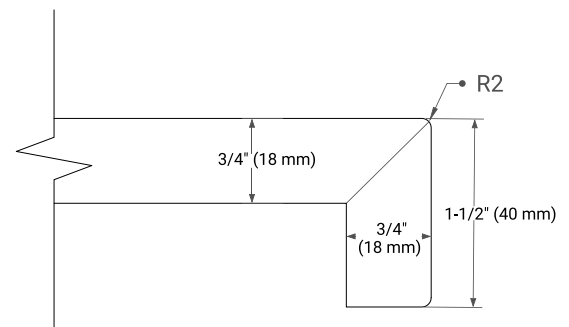

White Grey Midnight Blue Oak

FRONT VIEW

SIDE VIEW

PLAN VIEW

67" SINGLE RECTANGLE SINK COUNTERTOP WITH 1.5 IN. THICKNESS

ARIEL

OVERALL DIMENSIONS

67" W x 22" D x 1.5" H

COUNTERTOP OPTIONS

Carrara Marble

White Quartz

FEATURES

- Solid countertop with mitered edges & seams
- Undermount white rectangular sink
- Pre-drilled for 8" widespread faucet

INCLUDED

- Countertop
- Matching Backsplash
- Rectangle Sink

COUNTERTOP PLAN VIEW

EDGE SIDE VIEW

THREE DIMENSIONAL COUNTERTOP VIEW