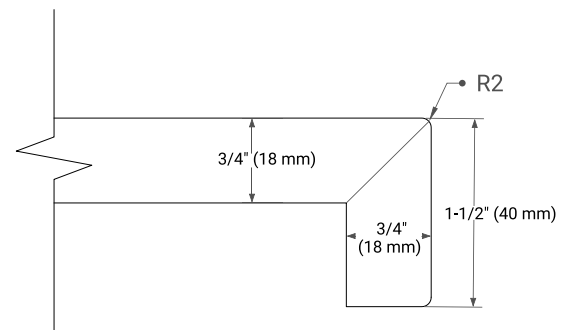

HEPBURN 66" DOUBLE SINK BASE CABINET

ARIEL

BASE CABINET DIMENSIONS

66" W x 21.5" D x 34.5" H

FEATURES

- Solid wood frame & plywood panels
- Dovetail drawers and joints
- Soft closing doors & drawers

HARDWARE FINISHES*

White Grey Midnight Blue Oak

FRONT VIEW

SIDE VIEW

PLAN VIEW

67" DOUBLE RECTANGLE SINK COUNTERTOP WITH 1.5 IN. THICKNESS

ARIEL

OVERALL DIMENSIONS

67" W x 22" D x 1.5" H

COUNTERTOP OPTIONS

Carrara Marble

White Quartz

FEATURES

- Solid countertop with mitered edges & seams
- Undermount white rectangular sink
- Pre-drilled for 8" widespread faucet

INCLUDED

- Countertop
- Matching Backsplash
- Rectangle Sinks

COUNTERTOP PLAN VIEW

EDGE SIDE VIEW

THREE DIMENSIONAL COUNTERTOP VIEW