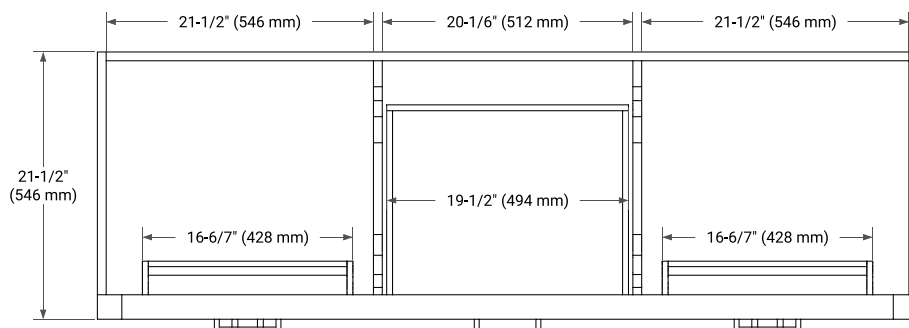

HEPBURN 66" DOUBLE SINK BASE CABINET

ARIEL

BASE CABINET DIMENSIONS

66" W x 21.5" D x 34.5" H

FEATURES

- Solid wood frame & plywood panels
- Dovetail drawers and joints
- Soft closing doors & drawers

HARDWARE FINISHES*

White Grey Midnight Blue Oak

FRONT VIEW

SIDE VIEW

PLAN VIEW

67" DOUBLE RECTANGLE SINK COUNTERTOP WITH 1.5 IN. THICKNESS

ARIEL

OVERALL DIMENSIONS

67" W x 22" D x 1.5" H

COUNTERTOP PLAN VIEW

EDGE SIDE VIEW

THREE DIMENSIONAL COUNTERTOP VIEW