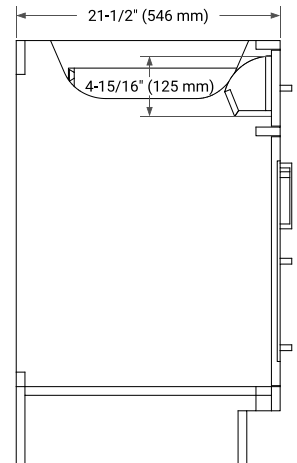

HEPBURN 66" DOUBLE SINK BASE CABINET

ARIEL

BASE CABINET DIMENSIONS

66" W x 21.5" D x 34.5" H

FEATURES

- Solid wood frame & plywood panels
- Dovetail drawers and joints
- Soft closing doors & drawers

HARDWARE FINISHES*

White Grey Midnight Blue Oak

FRONT VIEW

SIDE VIEW

PLAN VIEW

67" DOUBLE RECTANGLE SINK COUNTERTOP WITH 1.5 IN. THICKNESS

ARIEL

OVERALL DIMENSIONS

67" W x 22" D x 1.5" H

COUNTERTOP PLAN VIEW

EDGE SIDE VIEW

THREE DIMENSIONAL COUNTERTOP VIEW