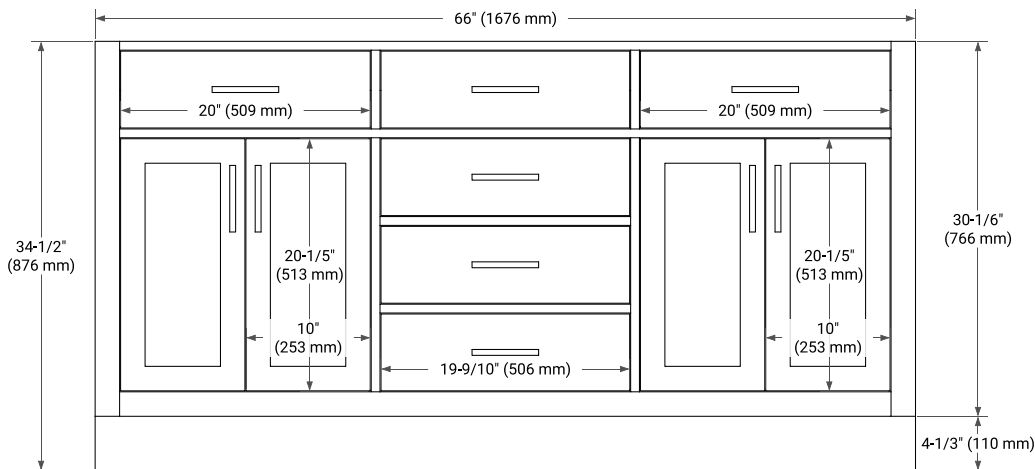

HEPBURN 66" DOUBLE SINK BASE CABINET

ARIEL

BASE CABINET DIMENSIONS

66" W x 21.5" D x 34.5" H

FEATURES

- Solid wood frame & plywood panels
- Dovetail drawers and joints
- Soft closing doors & drawers

HARDWARE FINISHES*

White Grey Midnight Blue Oak

FRONT VIEW

SIDE VIEW

PLAN VIEW

67" DOUBLE RECTANGLE SINK COUNTERTOP WITH 1.5 IN. THICKNESS

ARIEL

OVERALL DIMENSIONS

67" W x 22" D x 1.5" H

COUNTERTOP PLAN VIEW

EDGE SIDE VIEW

THREE DIMENSIONAL COUNTERTOP VIEW