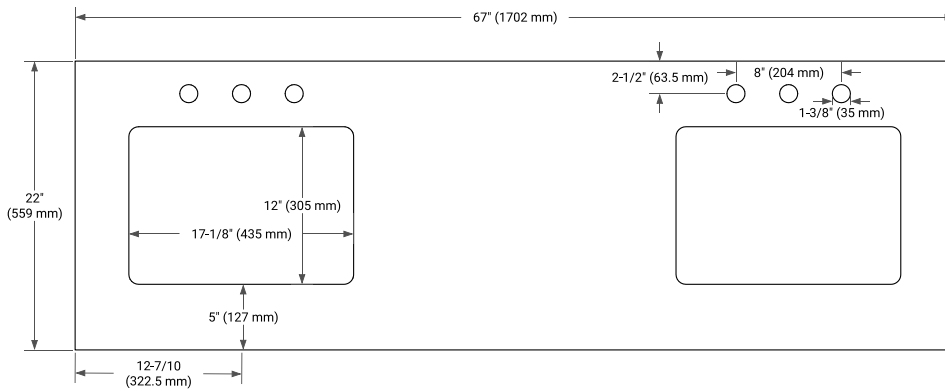

HEPBURN 66" DOUBLE SINK BASE CABINET

ARIEL

BASE CABINET DIMENSIONS

66" W x 21.5" D x 34.5" H

FEATURES

- Solid wood frame & plywood panels
- Dovetail drawers and joints
- Soft closing doors & drawers

HARDWARE FINISHES*

White Grey Midnight Blue Oak

FRONT VIEW

SIDE VIEW

PLAN VIEW

67" DOUBLE RECTANGLE SINK COUNTERTOP WITH 1.5 IN. THICKNESS

ARIEL

OVERALL DIMENSIONS

67" W x 22" D x 1.5" H

COUNTERTOP OPTIONS

Carrara Marble

White Quartz

FEATURES

- Solid countertop with mitered edges & seams
- Undermount white rectangular sink
- Pre-drilled for 8" widespread faucet

INCLUDED

- Countertop
- Matching Backsplash
- Rectangle Sinks

COUNTERTOP PLAN VIEW

EDGE SIDE VIEW

THREE DIMENSIONAL COUNTERTOP VIEW