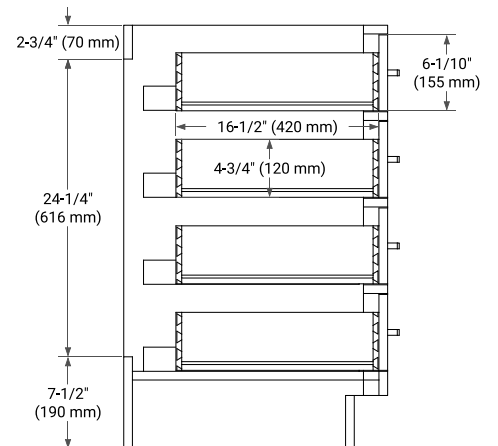

HEPBURN 66" DOUBLE SINK BASE CABINET

ARIEL

BASE CABINET DIMENSIONS

66" W x 21.5" D x 34.5" H

FEATURES

- Solid wood frame & plywood panels
- Dovetail drawers and joints
- Soft closing doors & drawers

HARDWARE FINISHES*

White Grey Midnight Blue Oak

FRONT VIEW

SIDE VIEW

PLAN VIEW

67" DOUBLE RECTANGLE SINK COUNTERTOP WITH 1.5 IN. THICKNESS

ARIEL

OVERALL DIMENSIONS

67" W x 22" D x 1.5" H

COUNTERTOP OPTIONS

Carrara Marble

White Quartz

FEATURES

- Solid countertop with mitered edges & seams
- Undermount white rectangular sink
- Pre-drilled for 8" widespread faucet

INCLUDED

- Countertop
- Matching Backsplash
- Rectangle Sinks

COUNTERTOP PLAN VIEW

EDGE SIDE VIEW

THREE DIMENSIONAL COUNTERTOP VIEW