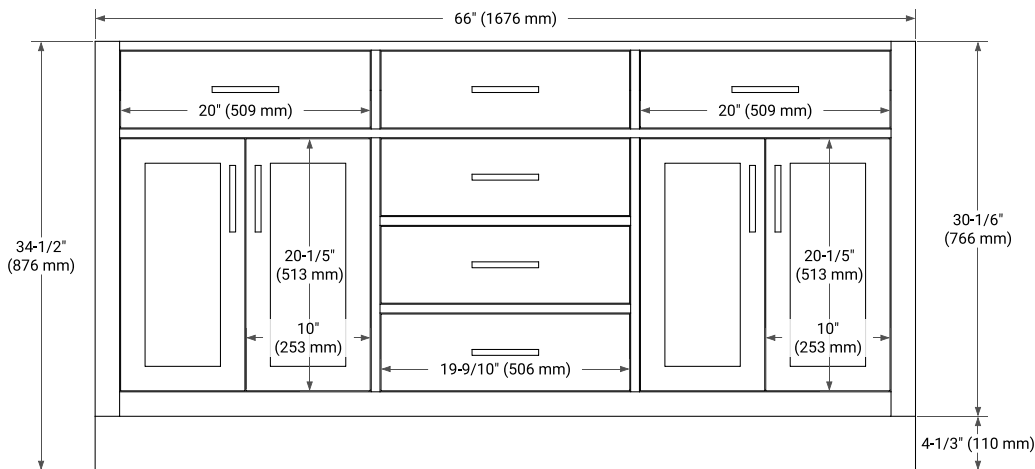

HEPBURN 66" DOUBLE SINK BASE CABINET

BASE CABINET DIMENSIONS

66" W x 21.5" D x 34.5" H

FEATURES

- Solid wood frame & plywood panels
- Dovetail drawers and joints
- Soft closing doors & drawers

HARDWARE FINISHES*

White Grey Midnight Blue Oak

FRONT VIEW

SIDE VIEW

PLAN VIEW

67" DOUBLE RECTANGLE SINK COUNTERTOP WITH 0.75 IN. THICKNESS

ARIEL

OVERALL DIMENSIONS

67" W x 22" D x 0.75" H

COUNTERTOP OPTIONS

Carrara Marble

FEATURES

- Solid countertop with mitered edges & seams
- Undermount white rectangular sink
- Pre-drilled for 8" widespread faucet

INCLUDED

- Countertop
- Matching Backsplash
- Rectangle Sinks

COUNTERTOP PLAN VIEW

EDGE SIDE VIEW

THREE DIMENSIONAL COUNTERTOP VIEW