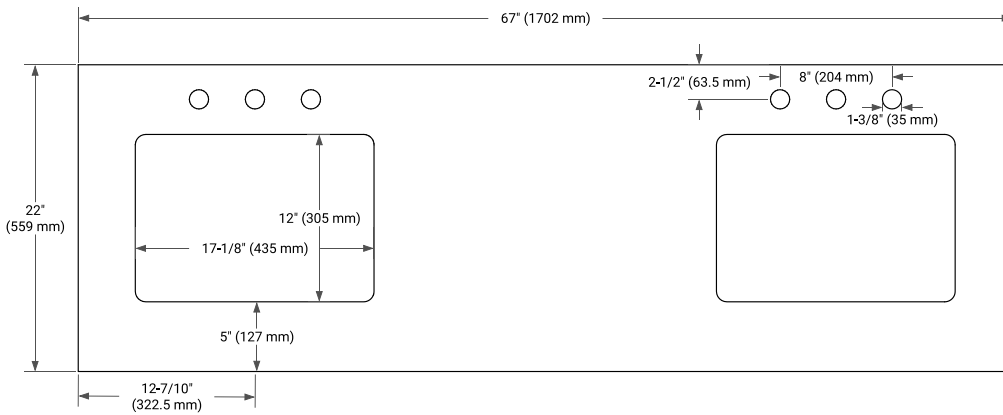

HEPBURN 66" DOUBLE SINK BASE CABINET

BASE CABINET DIMENSIONS

66" W x 21.5" D x 34.5" H

FEATURES

- Solid wood frame & plywood panels
- Dovetail drawers and joints
- Soft closing doors & drawers

HARDWARE FINISHES*

White Grey Midnight Blue Oak

FRONT VIEW

SIDE VIEW

PLAN VIEW

67" DOUBLE RECTANGLE SINK COUNTERTOP WITH 0.75 IN. THICKNESS

ARIEL

OVERALL DIMENSIONS

67" W x 22" D x 0.75" H

COUNTERTOP OPTIONS

Carrara Marble

FEATURES

- Solid countertop with mitered edges & seams
- Undermount white rectangular sink
- Pre-drilled for 8" widespread faucet

INCLUDED

- Countertop
- Matching Backsplash
- Rectangle Sinks

COUNTERTOP PLAN VIEW

EDGE SIDE VIEW

THREE DIMENSIONAL COUNTERTOP VIEW