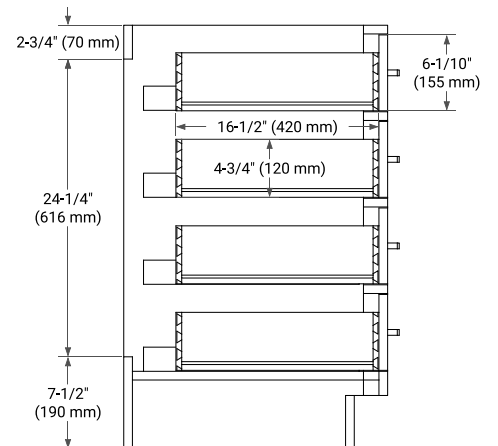

HEPBURN 66" DOUBLE SINK BASE CABINET

BASE CABINET DIMENSIONS

66" W x 21.5" D x 34.5" H

FEATURES

- Solid wood frame & plywood panels
- Dovetail drawers and joints
- Soft closing doors & drawers

HARDWARE FINISHES*

White Grey Midnight Blue Oak

FRONT VIEW

SIDE VIEW

PLAN VIEW

67" DOUBLE RECTANGLE SINK COUNTERTOP WITH 0.75 IN. THICKNESS

ARIEL

OVERALL DIMENSIONS

67" W x 22" D x 0.75" H

COUNTERTOP OPTIONS

Carrara Marble

FEATURES

- Solid countertop with mitered edges & seams
- Undermount white rectangular sink
- Pre-drilled for 8" widespread faucet

INCLUDED

- Countertop
- Matching Backsplash
- Rectangle Sinks

COUNTERTOP PLAN VIEW

EDGE SIDE VIEW

THREE DIMENSIONAL COUNTERTOP VIEW