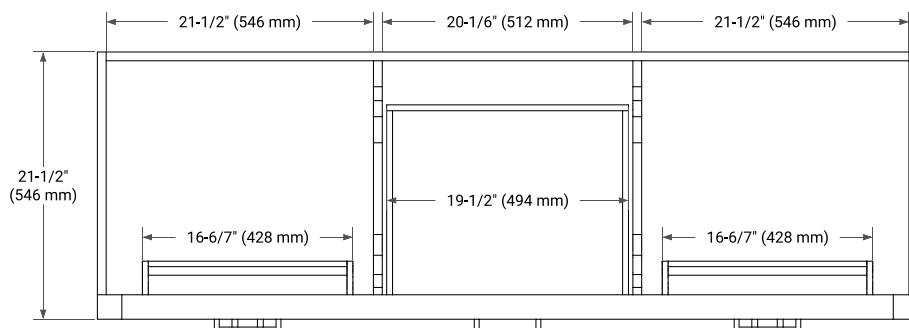

HEPBURN 66" DOUBLE SINK BASE CABINET

BASE CABINET DIMENSIONS

66" W x 21.5" D x 34.5" H

FEATURES

- Solid wood frame & plywood panels
- Dovetail drawers and joints
- Soft closing doors & drawers

HARDWARE FINISHES*

White Grey Midnight Blue Oak

FRONT VIEW

SIDE VIEW

PLAN VIEW

67" DOUBLE RECTANGLE SINK COUNTERTOP WITH 0.75 IN. THICKNESS

ARIEL

OVERALL DIMENSIONS

67" W x 22" D x 0.75" H

COUNTERTOP OPTIONS

Carrara Marble

FEATURES

- Solid countertop with mitered edges & seams
- Undermount white rectangular sink
- Pre-drilled for 8" widespread faucet

INCLUDED

- Countertop
- Matching Backsplash
- Rectangle Sinks

COUNTERTOP PLAN VIEW

EDGE SIDE VIEW

THREE DIMENSIONAL COUNTERTOP VIEW