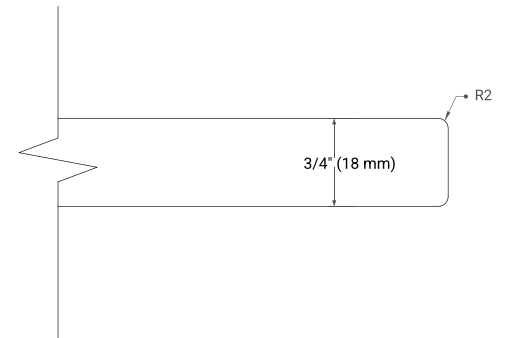

HEPBURN 66" DOUBLE SINK BASE CABINET

BASE CABINET DIMENSIONS

66" W x 21.5" D x 34.5" H

FEATURES

- Solid wood frame & plywood panels
- Dovetail drawers and joints
- Soft closing doors & drawers

HARDWARE FINISHES*

White Grey Midnight Blue Oak

FRONT VIEW

SIDE VIEW

PLAN VIEW

67" DOUBLE RECTANGLE SINK COUNTERTOP WITH 0.75 IN. THICKNESS

ARIEL

OVERALL DIMENSIONS

67" W x 22" D x 0.75" H

COUNTERTOP OPTIONS

Carrara Marble

FEATURES

- Solid countertop with mitered edges & seams
- Undermount white rectangular sink
- Pre-drilled for 8" widespread faucet

INCLUDED

- Countertop
- Matching Backsplash
- Rectangle Sinks

COUNTERTOP PLAN VIEW

EDGE SIDE VIEW

THREE DIMENSIONAL COUNTERTOP VIEW