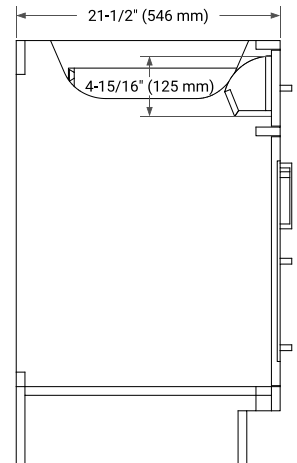

HEPBURN 66" DOUBLE SINK BASE CABINET

BASE CABINET DIMENSIONS

66" W x 21.5" D x 34.5" H

FEATURES

- Solid wood frame & plywood panels
- Dovetail drawers and joints
- Soft closing doors & drawers

HARDWARE FINISHES*

White Grey Midnight Blue Oak

FRONT VIEW

SIDE VIEW

PLAN VIEW

67" DOUBLE RECTANGLE SINK COUNTERTOP WITH 0.75 IN. THICKNESS

ARIEL

OVERALL DIMENSIONS

67" W x 22" D x 0.75" H

COUNTERTOP OPTIONS

Carrara Marble

FEATURES

- Solid countertop with mitered edges & seams
- Undermount white rectangular sink
- Pre-drilled for 8" widespread faucet

INCLUDED

- Countertop
- Matching Backsplash
- Rectangle Sinks

COUNTERTOP PLAN VIEW

EDGE SIDE VIEW

THREE DIMENSIONAL COUNTERTOP VIEW