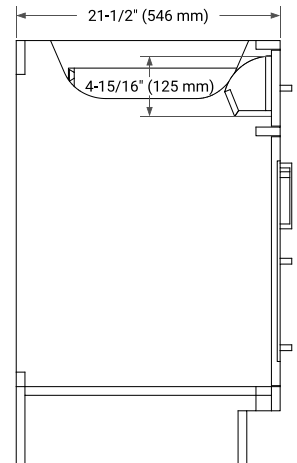

HEPBURN 66" DOUBLE SINK BASE CABINET

BASE CABINET DIMENSIONS

66" W x 21.5" D x 34.5" H

FEATURES

- Solid wood frame & plywood panels
- Dovetail drawers and joints
- Soft closing doors & drawers

HARDWARE FINISHES*

Brushed Nickel   Satin Brass   Matte Black   Polished Chrome

Hardware comes preinstalled with the illustrated option. Other finishes are available on our online store if you prefer a different one.

AVAILABLE COLORS

White   Grey   Midnight Blue   Oak

FRONT VIEW

SIDE VIEW

PLAN VIEW