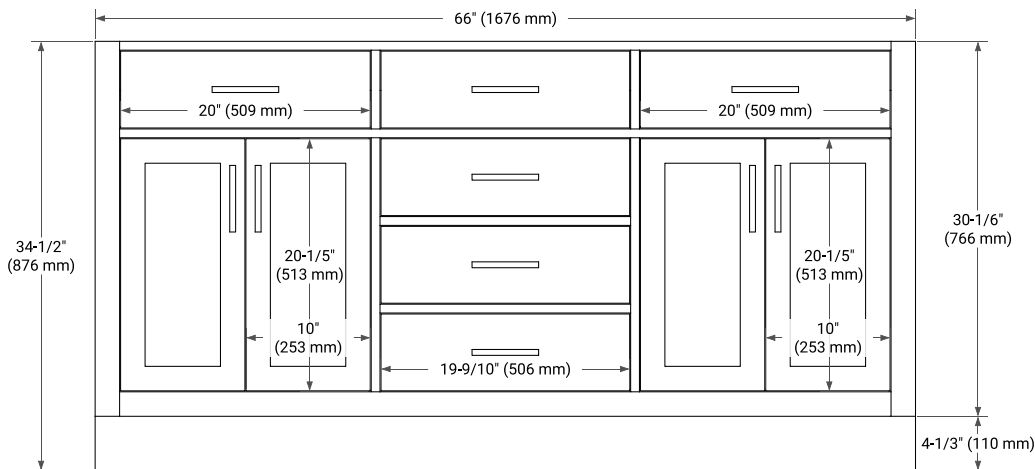

HEPBURN 66" DOUBLE SINK BASE CABINET

BASE CABINET DIMENSIONS

66" W x 21.5" D x 34.5" H

FEATURES

- Solid wood frame & plywood panels
- Dovetail drawers and joints
- Soft closing doors & drawers

HARDWARE FINISHES*

Brushed Nickel   Satin Brass   Matte Black   Polished Chrome

Hardware comes preinstalled with the illustrated option. Other finishes are available on our online store if you prefer a different one.

AVAILABLE COLORS

White   Grey   Midnight Blue   Oak

FRONT VIEW

SIDE VIEW

PLAN VIEW