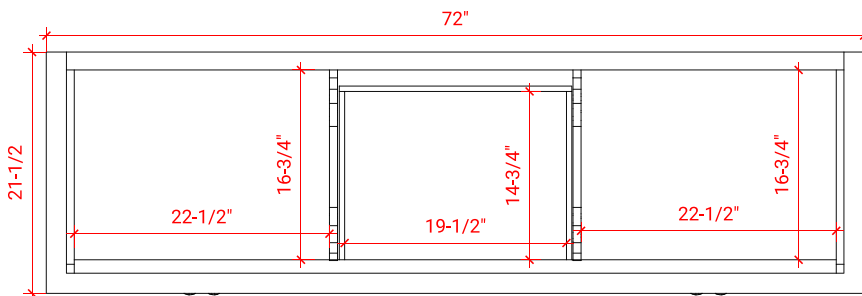

KENSINGTON 72" DOUBLE SINK BASE CABINET

ARIEL

D073D

BASE CABINET DIMENSIONS

72" W x 21.5" D x 34.5" H

FEATURES

- Solid wood frame & plywood panels
- Dovetail drawers and joints
- Soft closing doors & drawers

HARDWARE FINISHES

Brushed Nickel Satin Brass Matte Black Polished Chrome

AVAILABLE COLORS

White Grey Midnight Blue Espresso

FRONT VIEW

SIDE VIEW

PLAN VIEW

**73" DOUBLE OVAL SINK COUNTERTOP
WITH 1.5 IN. THICKNESS**

ARIEL

OVERALL DIMENSIONS

73" W x 22" D x 1.5" H

COUNTERTOP OPTIONS

Carrara Marble
CW-073D-OVL-CT

White Quartz
WQ-073D-OVL-CT

FEATURES

- Solid countertop with mitered edges & seams
- Undermount white oval sink
- Pre-drilled for 8" widespread faucet

INCLUDED

- Countertop
- Matching Backsplash
- Oval Sinks

COUNTERTOP PLAN VIEW

EDGE SIDE VIEW

THREE DIMENSIONAL COUNTERTOP VIEW