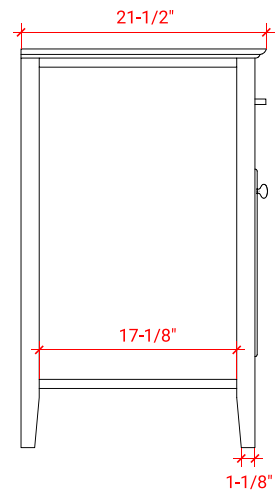

KENSINGTON 72" DOUBLE SINK BASE CABINET

ARIEL

D073D

BASE CABINET DIMENSIONS

72" W x 21.5" D x 34.5" H

FEATURES

- Solid wood frame & plywood panels
- Dovetail drawers and joints
- Soft closing doors & drawers

HARDWARE FINISHES

Brushed Nickel Satin Brass Matte Black Polished Chrome

AVAILABLE COLORS

White Grey Midnight Blue Espresso

FRONT VIEW

SIDE VIEW

PLAN VIEW

**73" DOUBLE OVAL SINK COUNTERTOP
WITH 1.5 IN. THICKNESS**

ARIEL

OVERALL DIMENSIONS

73" W x 22" D x 1.5" H

COUNTERTOP OPTIONS

Carrara Marble
CW-073D-OVL-CT

White Quartz
WQ-073D-OVL-CT

FEATURES

- Solid countertop with mitered edges & seams
- Undermount white oval sink
- Pre-drilled for 8" widespread faucet

INCLUDED

- Countertop
- Matching Backsplash
- Oval Sinks

COUNTERTOP PLAN VIEW

EDGE SIDE VIEW

THREE DIMENSIONAL COUNTERTOP VIEW