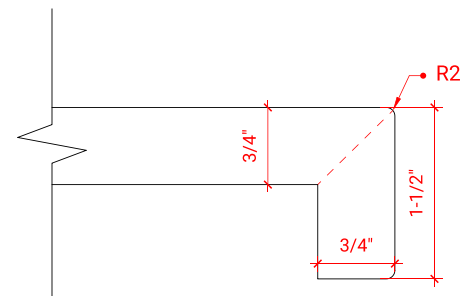

KENSINGTON 72" DOUBLE SINK BASE CABINET

ARIEL

D073D

BASE CABINET DIMENSIONS

72" W x 21.5" D x 34.5" H

FEATURES

- Solid wood frame & plywood panels
- Dovetail drawers and joints
- Soft closing doors & drawers

ARIEL

OVERALL DIMENSIONS

73" W x 22" D x 1.5" H

COUNTERTOP OPTIONS

Carrara Marble
CW-073D-OVL-CT

White Quartz
WQ-073D-OVL-CT

FEATURES

- Solid countertop with mitered edges & seams
- Undermount white oval sink
- Pre-drilled for 8" widespread faucet

INCLUDED

- Countertop
- Matching Backsplash
- Oval Sinks

COUNTERTOP PLAN VIEW

EDGE SIDE VIEW

THREE DIMENSIONAL COUNTERTOP VIEW