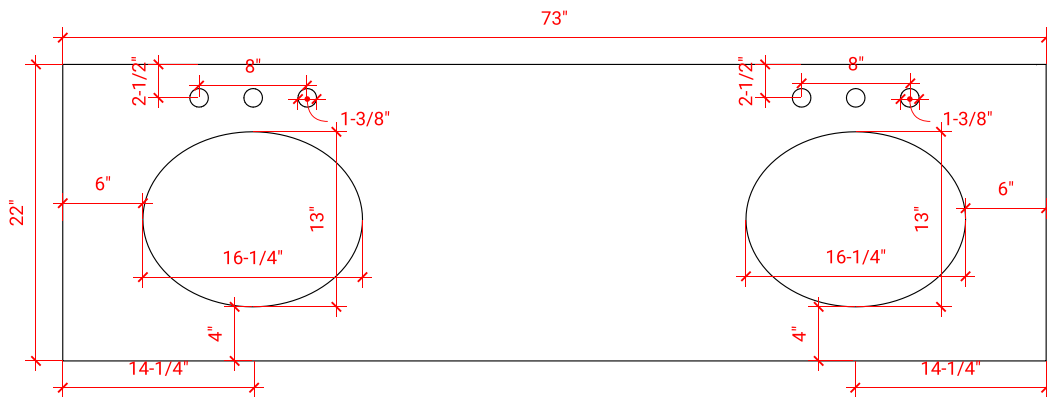

KENSINGTON 72" DOUBLE SINK BASE CABINET

ARIEL

D073D

BASE CABINET DIMENSIONS

72" W x 21.5" D x 34.5" H

FEATURES

- Solid wood frame & plywood panels
- Dovetail drawers and joints
- Soft closing doors & drawers

ARIEL

OVERALL DIMENSIONS

73" W x 22" D x 1.5" H

COUNTERTOP OPTIONS

Carrara Marble
CW-073D-OVL-CT

White Quartz
WQ-073D-OVL-CT

FEATURES

- Solid countertop with mitered edges & seams
- Undermount white oval sink
- Pre-drilled for 8" widespread faucet

INCLUDED

- Countertop
- Matching Backsplash
- Oval Sinks

COUNTERTOP PLAN VIEW

EDGE SIDE VIEW

THREE DIMENSIONAL COUNTERTOP VIEW