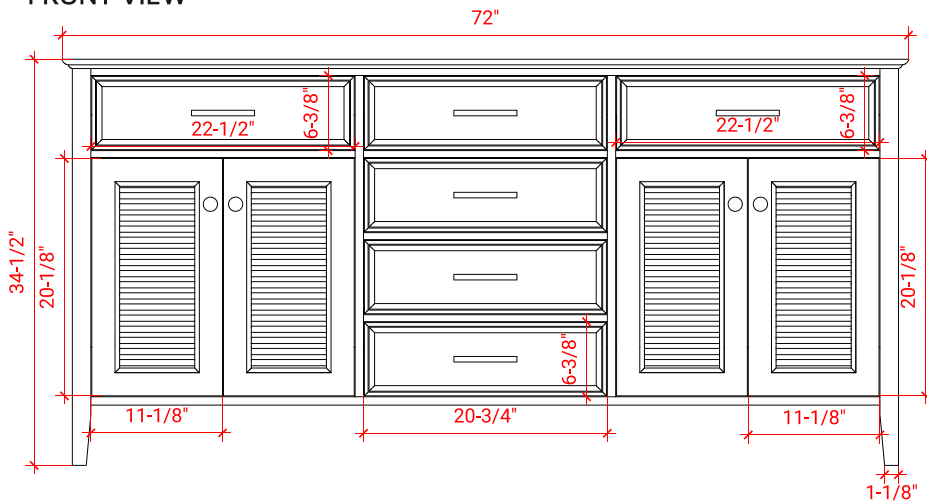

KENSINGTON 72" DOUBLE SINK BASE CABINET

ARIEL

D073D

BASE CABINET DIMENSIONS

72" W x 21.5" D x 34.5" H

FEATURES

- Solid wood frame & plywood panels
- Dovetail drawers and joints
- Soft closing doors & drawers

HARDWARE FINISHES

Brushed Nickel Satin Brass Matte Black Polished Chrome

AVAILABLE COLORS

White Grey Midnight Blue Espresso

FRONT VIEW

SIDE VIEW

PLAN VIEW

**73" DOUBLE OVAL SINK COUNTERTOP
WITH 1.5 IN. THICKNESS**

ARIEL

OVERALL DIMENSIONS

73" W x 22" D x 1.5" H

COUNTERTOP OPTIONS

Carrara Marble
CW-073D-OVL-CT

White Quartz
WQ-073D-OVL-CT

FEATURES

- Solid countertop with mitered edges & seams
- Undermount white oval sink
- Pre-drilled for 8" widespread faucet

INCLUDED

- Countertop
- Matching Backsplash
- Oval Sinks

COUNTERTOP PLAN VIEW

EDGE SIDE VIEW

THREE DIMENSIONAL COUNTERTOP VIEW