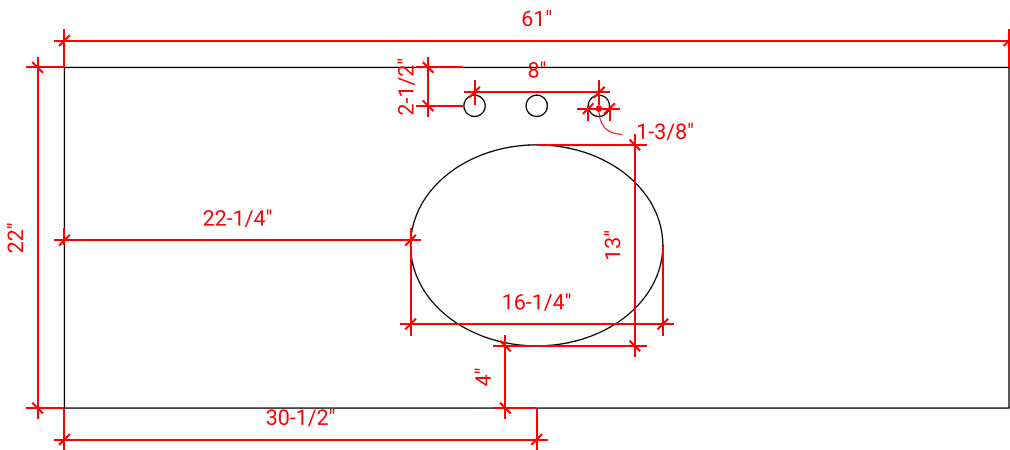

KENSINGTON 60" SINGLE SINK BASE CABINET

ARIEL

D061S

BASE CABINET DIMENSIONS

60" W x 21.5" D x 34.5" H

FEATURES

- Solid wood frame & plywood panels
- Dovetail drawers and joints
- Soft closing doors & drawers

61" W x 22" D x 1.5" H

COUNTERTOP OPTIONS

Carrara Marble
CW-061S-OVL-CT

White Quartz
WQ-061S-OVL-CT

FEATURES

- Solid countertop with mitered edges & seams
- Undermount white oval sink
- Pre-drilled for 8" widespread faucet

INCLUDED

- Countertop
- Matching Backsplash
- Oval Sink

COUNTERTOP PLAN VIEW

EDGE SIDE VIEW

THREE DIMENSIONAL COUNTERTOP VIEW