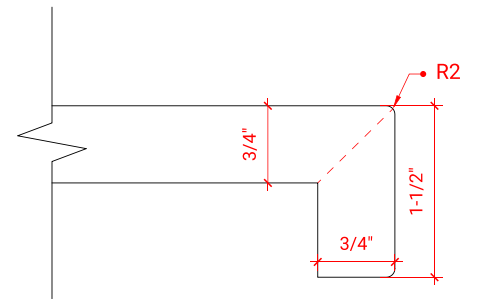

KENSINGTON 60" SINGLE SINK BASE CABINET

ARIEL

D061S

BASE CABINET DIMENSIONS

60" W x 21.5" D x 34.5" H

FEATURES

- Solid wood frame & plywood panels
- Dovetail drawers and joints
- Soft closing doors & drawers

61" W x 22" D x 1.5" H

COUNTERTOP OPTIONS

Carrara Marble
CW-061S-OVL-CT

White Quartz
WQ-061S-OVL-CT

FEATURES

- Solid countertop with mitered edges & seams
- Undermount white oval sink
- Pre-drilled for 8" widespread faucet

INCLUDED

- Countertop
- Matching Backsplash
- Oval Sink

COUNTERTOP PLAN VIEW

EDGE SIDE VIEW

THREE DIMENSIONAL COUNTERTOP VIEW