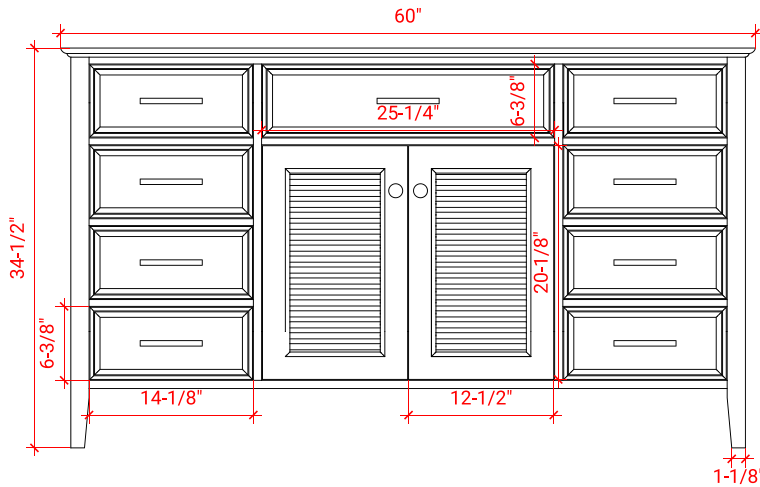

KENSINGTON 60" SINGLE SINK BASE CABINET

ARIEL

D061S

BASE CABINET DIMENSIONS

60" W x 21.5" D x 34.5" H

FEATURES

- Solid wood frame & plywood panels
- Dovetail drawers and joints
- Soft closing doors & drawers

HARDWARE FINISHES

Brushed Nickel Satin Brass Matte Black Polished Chrome

AVAILABLE COLORS

White Grey Midnight Blue Espresso

FRONT VIEW

SIDE VIEW

PLAN VIEW

61" SINGLE RECTANGLE SINK COUNTERTOP WITH 0.75 IN. THICKNESS

ARIEL

OVERALL DIMENSIONS

61" W x 22" D x 0.75" H

COUNTERTOP OPTIONS

Carrara Marble
CW2-061S-REC-CT

FEATURES

- Solid countertop with mitered edges & seams
- Undermount white rectangular sink
- Pre-drilled for 8" widespread faucet

INCLUDED

- Countertop
- Matching Backsplash
- Rectangle Sink

COUNTERTOP PLAN VIEW

EDGE SIDE VIEW

THREE DIMENSIONAL COUNTERTOP VIEW