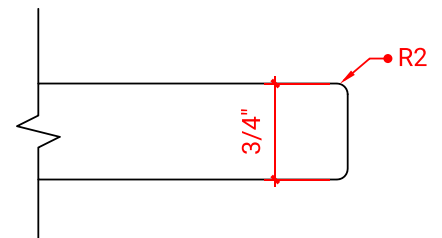

ARIEL

OVERALL DIMENSIONS

61" W x 22" D x 0.75" H

COUNTERTOP OPTIONS

Carrara Marble
CW2-061S-REC-CT

FEATURES

- Solid countertop with mitered edges & seams
- Undermount white rectangular sink
- Pre-drilled for 8" widespread faucet

INCLUDED

- Countertop
- Matching Backsplash
- Rectangle Sink

COUNTERTOP PLAN VIEW

EDGE SIDE VIEW

THREE DIMENSIONAL COUNTERTOP VIEW