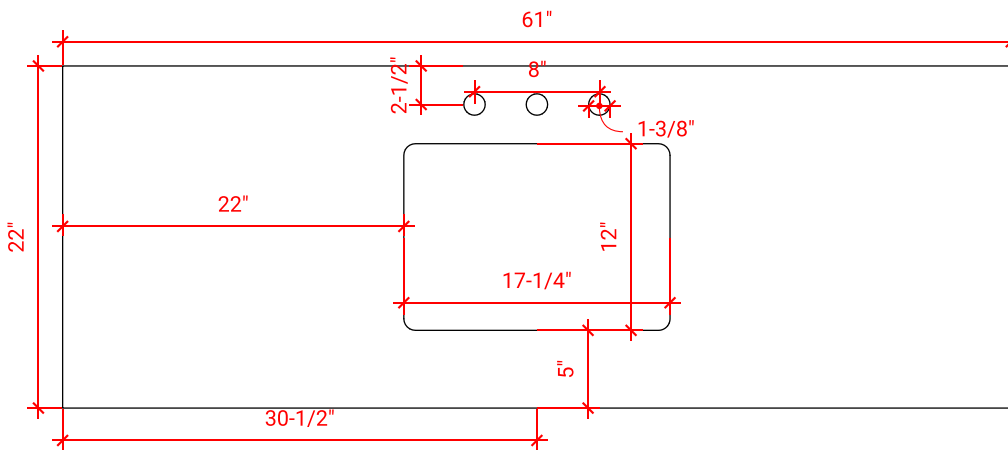

KENSINGTON 60" SINGLE SINK BASE CABINET

ARIEL

D061S

BASE CABINET DIMENSIONS

60" W x 21.5" D x 34.5" H

FEATURES

- Solid wood frame & plywood panels
- Dovetail drawers and joints
- Soft closing doors & drawers

ARIEL

OVERALL DIMENSIONS

61" W x 22" D x 0.75" H

COUNTERTOP OPTIONS

Carrara Marble
CW2-061S-REC-CT

FEATURES

- Solid countertop with mitered edges & seams
- Undermount white rectangular sink
- Pre-drilled for 8" widespread faucet

INCLUDED

- Countertop
- Matching Backsplash
- Rectangle Sink

COUNTERTOP PLAN VIEW

EDGE SIDE VIEW

THREE DIMENSIONAL COUNTERTOP VIEW