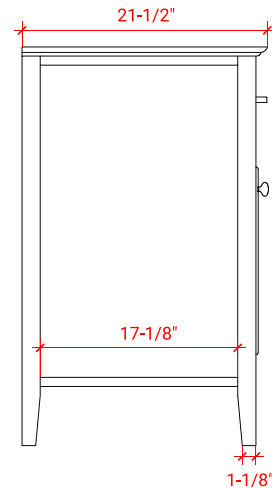

KENSINGTON 60" SINGLE SINK BASE CABINET

ARIEL

D061S

BASE CABINET DIMENSIONS

60" W x 21.5" D x 34.5" H

FEATURES

- Solid wood frame & plywood panels
- Dovetail drawers and joints
- Soft closing doors & drawers

HARDWARE FINISHES

Brushed Nickel Satin Brass Matte Black Polished Chrome

AVAILABLE COLORS

White Grey Midnight Blue Espresso

FRONT VIEW

SIDE VIEW

PLAN VIEW

61" SINGLE RECTANGLE SINK COUNTERTOP WITH 0.75 IN. THICKNESS

ARIEL

OVERALL DIMENSIONS

61" W x 22" D x 0.75" H

COUNTERTOP OPTIONS

Carrara Marble
CW2-061S-REC-CT

FEATURES

- Solid countertop with mitered edges & seams
- Undermount white rectangular sink
- Pre-drilled for 8" widespread faucet

INCLUDED

- Countertop
- Matching Backsplash
- Rectangle Sink

COUNTERTOP PLAN VIEW

EDGE SIDE VIEW

THREE DIMENSIONAL COUNTERTOP VIEW