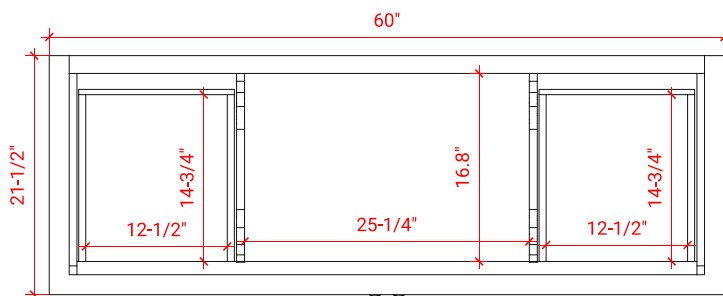

## BASE CABINET DIMENSIONS

60" W x 21.5" D x 34.5" H

## PLAN VIEW

OVERALL DIMENSIONS

61" W x 22" D x 0.75" H

COUNTERTOP OPTIONS

Carrara Marble  
CW2-061S-OVL-CT

FEATURES

- Solid countertop with mitered edges & seams
- Undermount white oval sink
- Pre-drilled for 8" widespread faucet