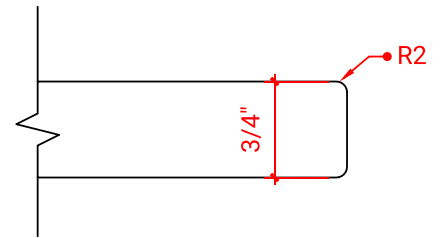

## SIDE VIEW

## PLAN VIEW

OVERALL DIMENSIONS

61" W x 22" D x 0.75" H

COUNTERTOP OPTIONS

Carrara Marble  
CW2-061S-OVL-CT

FEATURES

- Solid countertop with mitered edges & seams
- Undermount white oval sink
- Pre-drilled for 8" widespread faucet

INCLUDED

- Countertop
- Matching Backsplash
- Oval Sink

COUNTERTOP PLAN VIEW

EDGE SIDE VIEW

THREE DIMENSIONAL COUNTERTOP VIEW