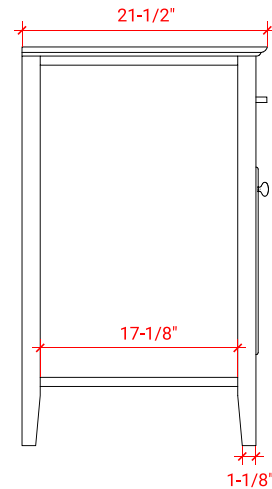

## BASE CABINET DIMENSIONS

60" W x 21.5" D x 34.5" H

## FRONT VIEW

## SIDE VIEW

## PLAN VIEW

OVERALL DIMENSIONS

61" W x 22" D x 0.75" H

COUNTERTOP OPTIONS

Carrara Marble  
CW2-061S-OVL-CT

FEATURES

- Solid countertop with mitered edges & seams
- Undermount white oval sink
- Pre-drilled for 8" widespread faucet