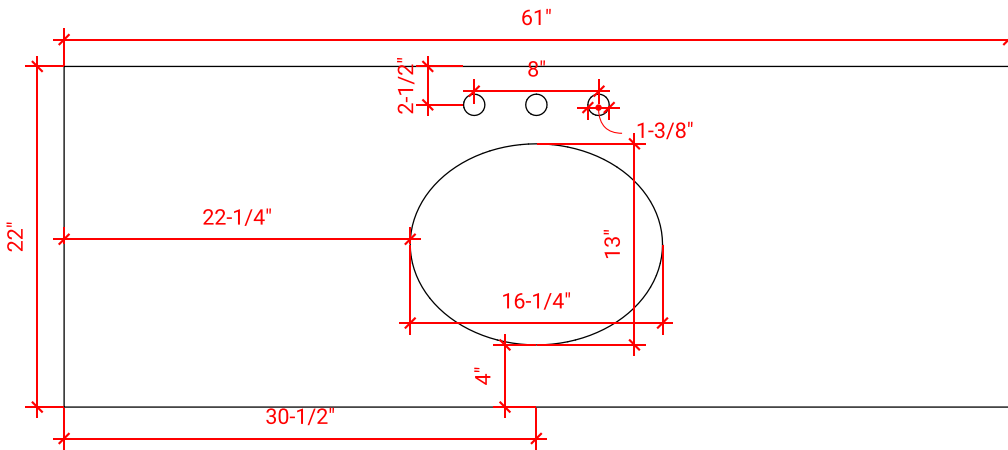

## BASE CABINET DIMENSIONS

60" W x 21.5" D x 34.5" H

## SIDE VIEW

## PLAN VIEW

OVERALL DIMENSIONS

61" W x 22" D x 0.75" H

COUNTERTOP OPTIONS

Carrara Marble  
CW2-061S-OVL-CT

FEATURES

- Solid countertop with mitered edges & seams
- Undermount white oval sink
- Pre-drilled for 8" widespread faucet

INCLUDED

- Countertop
- Matching Backsplash
- Oval Sink

COUNTERTOP PLAN VIEW

EDGE SIDE VIEW

THREE DIMENSIONAL COUNTERTOP VIEW