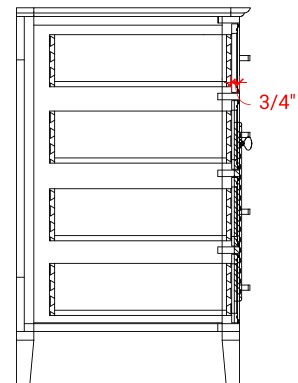

## BASE CABINET DIMENSIONS

60" W x 21.5" D x 34.5" H

## FRONT VIEW

## PLAN VIEW

OVERALL DIMENSIONS

61" W x 22" D x 0.75" H

COUNTERTOP OPTIONS

Carrara Marble  
CW2-061S-OVL-CT

FEATURES

- Solid countertop with mitered edges & seams
- Undermount white oval sink
- Pre-drilled for 8" widespread faucet