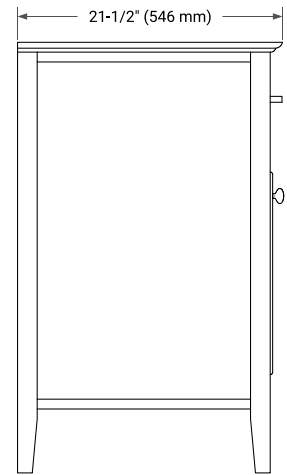

BASE CABINET DIMENSIONS

60" W x 21.5" D x 33.5" H

FEATURES

- Solid wood frame & plywood panels
- Dovetail drawers and joints
- Soft closing doors & drawers

HARDWARE FINISHES*

Brushed Nickel   Satin Brass   Matte Black   Polished Chrome

Hardware comes preinstalled with the illustrated option. Other finishes are available on our online store if you prefer a different one.

AVAILABLE COLORS

White   Grey

SIDE VIEW