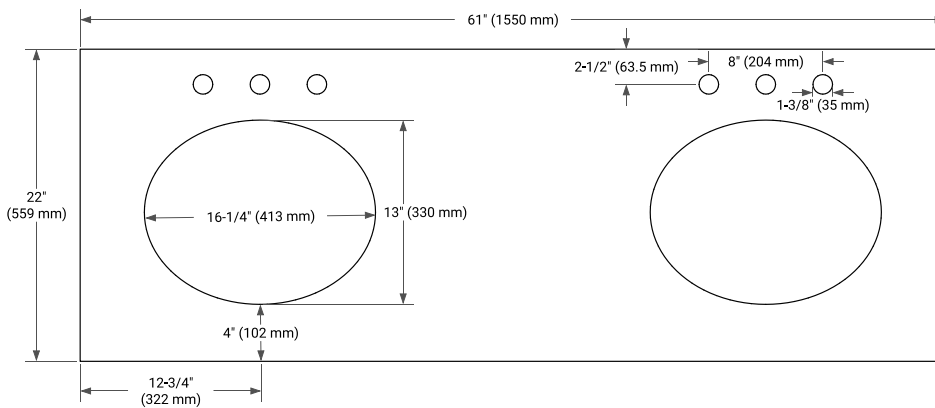

61" DOUBLE OVAL SINK COUNTERTOP WITH 1.5 IN. THICKNESS

ARIEL

OVERALL DIMENSIONS

61" W x 22" D x 1.5" H

COUNTERTOP OPTIONS

FEATURES

- Solid countertop with mitered edges & seams
- Undermount white oval sink
- Pre-drilled for 8" widespread faucet

INCLUDED

- Countertop
- Matching Backsplash
- Oval Sinks

COUNTERTOP PLAN VIEW