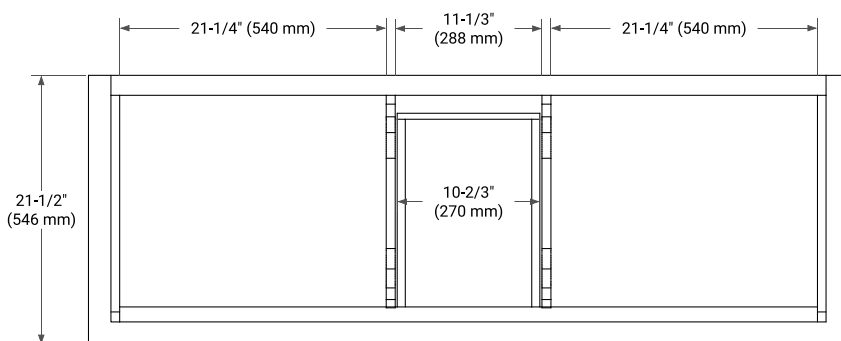

**BASE CABINET DIMENSIONS**

60" W x 21.5" D x 33.5" H

**FEATURES**

- Solid wood frame & plywood panels
- Dovetail drawers and joints
- Soft closing doors & drawers

**HARDWARE FINISHES\***

Brushed Nickel    Satin Brass    Matte Black    Polished Chrome

# 61" DOUBLE OVAL SINK COUNTERTOP WITH 1.5 IN. THICKNESS

## OVERALL DIMENSIONS

61" W x 22" D x 1.5" H