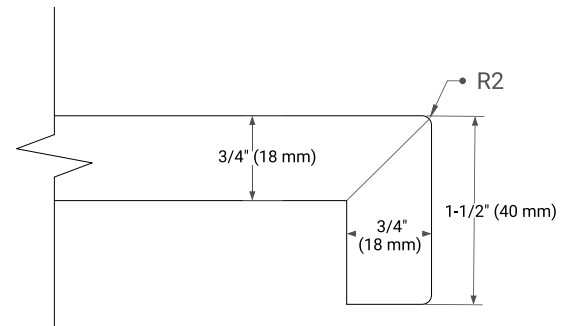

EDGE SIDE VIEW