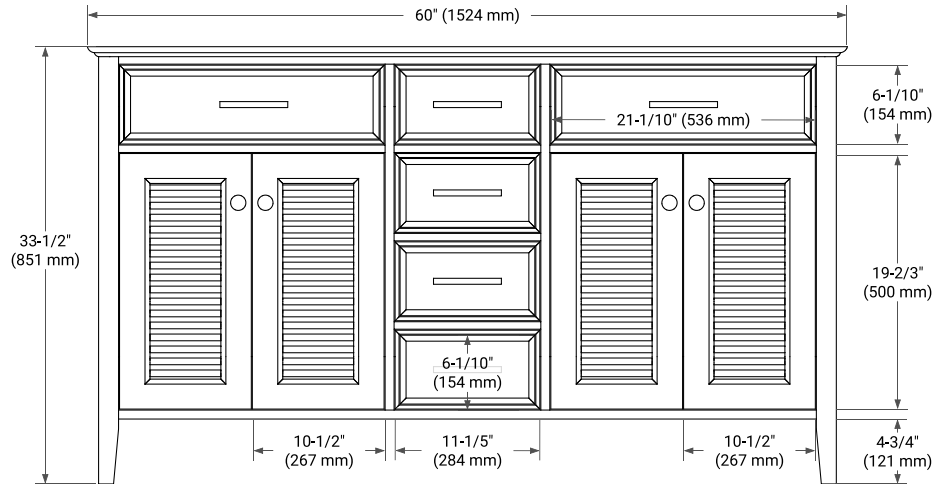

AVAILABLE COLORS

White   Grey

FRONT VIEW