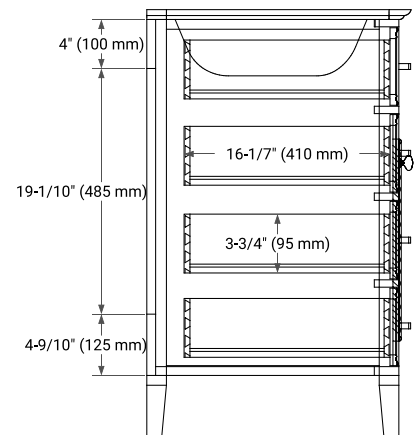

BASE CABINET DIMENSIONS

60" W x 21.5" D x 33.5" H

FEATURES

- Solid wood frame & plywood panels
- Dovetail drawers and joints
- Soft closing doors & drawers

HARDWARE FINISHES*

Brushed Nickel   Satin Brass   Matte Black   Polished Chrome

Hardware comes preinstalled with the illustrated option. Other finishes are available on our online store if you prefer a different one.

AVAILABLE COLORS

White   Grey

PLAN VIEW