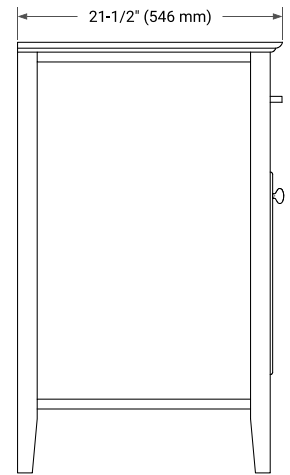

BASE CABINET DIMENSIONS

60" W x 21.5" D x 33.5" H

FEATURES

- Solid wood frame & plywood panels
- Dovetail drawers and joints
- Soft closing doors & drawers

HARDWARE FINISHES*

Brushed Nickel Satin Brass Matte Black Polished Chrome

Hardware comes preinstalled with the illustrated option. Other finishes are available on our online store if you prefer a different one.

AVAILABLE COLORS

White Grey

FRONT VIEW

SIDE VIEW

PLAN VIEW

61" DOUBLE OVAL SINK COUNTERTOP WITH 0.75 IN. THICKNESS

ARIEL

OVERALL DIMENSIONS

61" W x 22" D x 0.75" H

COUNTERTOP OPTIONS

Carrara Marble

FEATURES

- Solid countertop with mitered edges & seams
- Undermount white oval sink
- Pre-drilled for 8" widespread faucet

INCLUDED

- Countertop
- Matching Backsplash
- Oval Sinks

COUNTERTOP PLAN VIEW

EDGE SIDE VIEW

THREE DIMENSIONAL COUNTERTOP VIEW