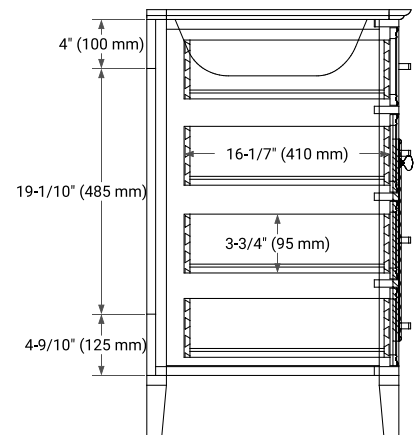

BASE CABINET DIMENSIONS

60" W x 21.5" D x 33.5" H

FEATURES

- Solid wood frame & plywood panels
- Dovetail drawers and joints
- Soft closing doors & drawers

HARDWARE FINISHES*

Brushed Nickel Satin Brass Matte Black Polished Chrome

Hardware comes preinstalled with the illustrated option. Other finishes are available on our online store if you prefer a different one.

AVAILABLE COLORS

White Grey

FRONT VIEW

SIDE VIEW

PLAN VIEW

61" DOUBLE OVAL SINK COUNTERTOP WITH 0.75 IN. THICKNESS

ARIEL

OVERALL DIMENSIONS

61" W x 22" D x 0.75" H

COUNTERTOP OPTIONS

Carrara Marble

FEATURES

- Solid countertop with mitered edges & seams
- Undermount white oval sink
- Pre-drilled for 8" widespread faucet

INCLUDED

- Countertop
- Matching Backsplash
- Oval Sinks

COUNTERTOP PLAN VIEW

EDGE SIDE VIEW

THREE DIMENSIONAL COUNTERTOP VIEW