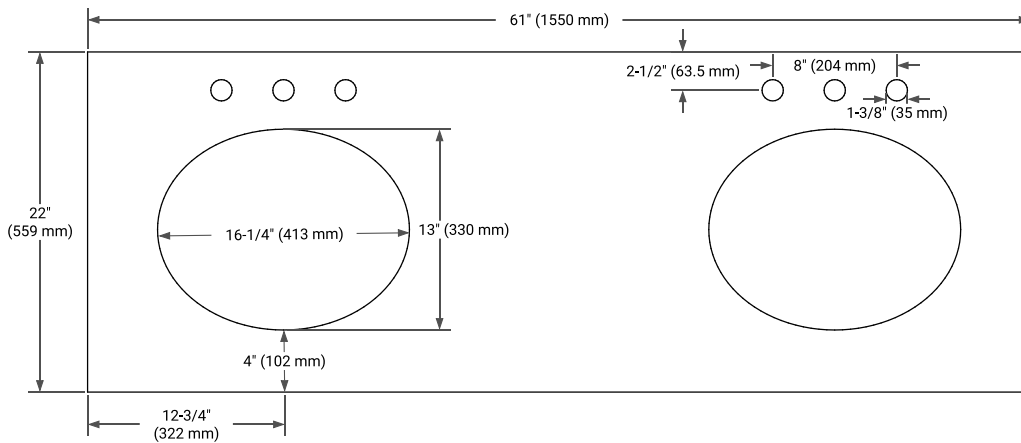

BASE CABINET DIMENSIONS

60" W x 21.5" D x 33.5" H

FEATURES

- Solid wood frame & plywood panels
- Dovetail drawers and joints
- Soft closing doors & drawers

HARDWARE FINISHES*

Brushed Nickel Satin Brass Matte Black Polished Chrome

ARIEL

OVERALL DIMENSIONS

61" W x 22" D x 0.75" H

COUNTERTOP OPTIONS

Carrara Marble

FEATURES

- Solid countertop with mitered edges & seams
- Undermount white oval sink
- Pre-drilled for 8" widespread faucet

INCLUDED

- Countertop
- Matching Backsplash
- Oval Sinks

COUNTERTOP PLAN VIEW

EDGE SIDE VIEW

THREE DIMENSIONAL COUNTERTOP VIEW