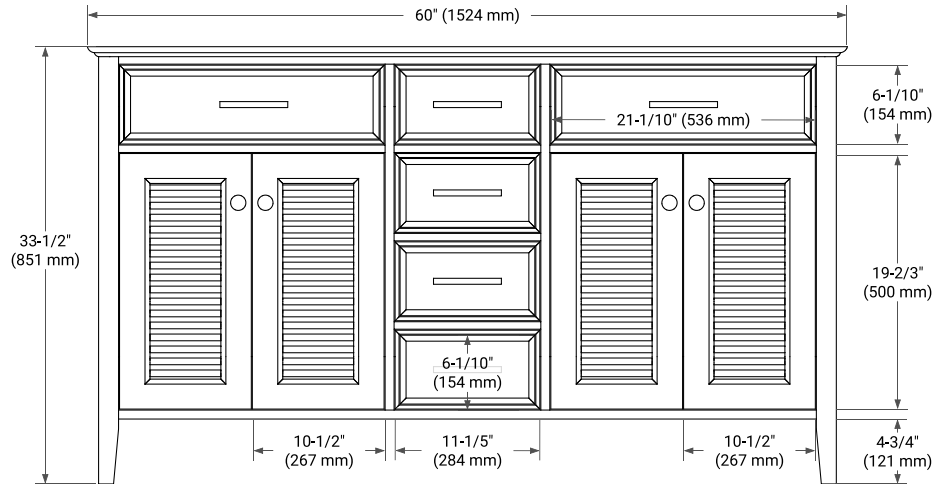

BASE CABINET DIMENSIONS

60" W x 21.5" D x 33.5" H

FEATURES

- Solid wood frame & plywood panels
- Dovetail drawers and joints
- Soft closing doors & drawers

HARDWARE FINISHES*

Brushed Nickel Satin Brass Matte Black Polished Chrome

Hardware comes preinstalled with the illustrated option. Other finishes are available on our online store if you prefer a different one.

AVAILABLE COLORS

White Grey

FRONT VIEW

SIDE VIEW

PLAN VIEW

61" DOUBLE OVAL SINK COUNTERTOP WITH 0.75 IN. THICKNESS

ARIEL

OVERALL DIMENSIONS

61" W x 22" D x 0.75" H

COUNTERTOP OPTIONS

Carrara Marble

FEATURES

- Solid countertop with mitered edges & seams
- Undermount white oval sink
- Pre-drilled for 8" widespread faucet

INCLUDED

- Countertop
- Matching Backsplash
- Oval Sinks

COUNTERTOP PLAN VIEW

EDGE SIDE VIEW

THREE DIMENSIONAL COUNTERTOP VIEW