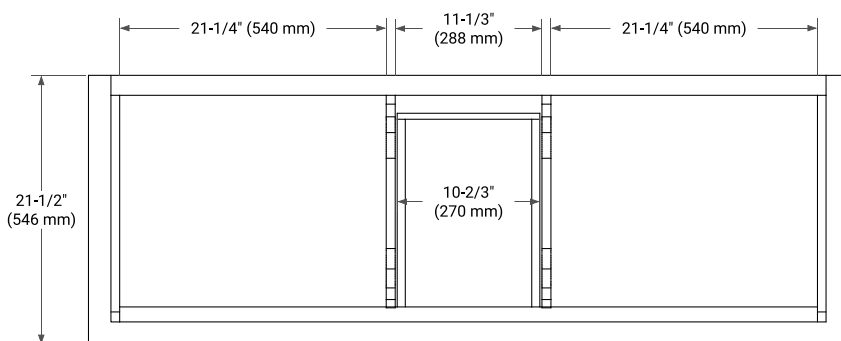

BASE CABINET DIMENSIONS

60" W x 21.5" D x 33.5" H

FEATURES

- Solid wood frame & plywood panels
- Dovetail drawers and joints
- Soft closing doors & drawers

HARDWARE FINISHES*

Brushed Nickel Satin Brass Matte Black Polished Chrome

Hardware comes preinstalled with the illustrated option. Other finishes are available on our online store if you prefer a different one.

AVAILABLE COLORS

White Grey

FRONT VIEW

SIDE VIEW

PLAN VIEW

61" DOUBLE OVAL SINK COUNTERTOP WITH 0.75 IN. THICKNESS

ARIEL

OVERALL DIMENSIONS

61" W x 22" D x 0.75" H

COUNTERTOP OPTIONS

Carrara Marble

FEATURES

- Solid countertop with mitered edges & seams
- Undermount white oval sink
- Pre-drilled for 8" widespread faucet

INCLUDED

- Countertop
- Matching Backsplash
- Oval Sinks

COUNTERTOP PLAN VIEW

EDGE SIDE VIEW

THREE DIMENSIONAL COUNTERTOP VIEW