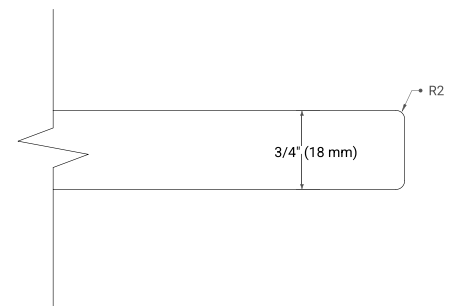

ARIEL

OVERALL DIMENSIONS

61" W x 22" D x 0.75" H

COUNTERTOP OPTIONS

Carrara Marble

FEATURES

- Solid countertop with mitered edges & seams
- Undermount white oval sink
- Pre-drilled for 8" widespread faucet

INCLUDED

- Countertop
- Matching Backsplash
- Oval Sinks

COUNTERTOP PLAN VIEW

EDGE SIDE VIEW

THREE DIMENSIONAL COUNTERTOP VIEW