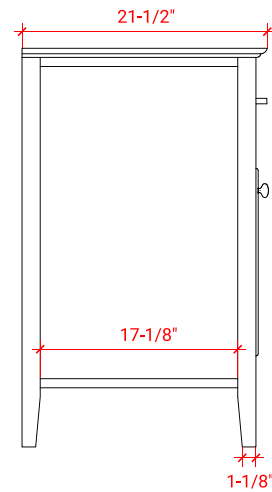

## BASE CABINET DIMENSIONS

54" W x 21.5" D x 34.5" H

## FRONT VIEW

## SIDE VIEW

## PLAN VIEW

OVERALL DIMENSIONS

55" W x 22" D x 1.5" H

COUNTERTOP OPTIONS

Carrara Marble  
CW-055S-OVL-CT

White Quartz  
WQ-055S-OVL-CT

FEATURES

- Solid countertop with mitered edges & seams
- Undermount white oval sink
- Pre-drilled for 8" widespread faucet