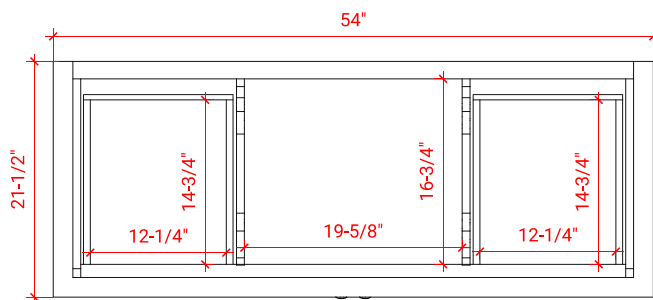

## BASE CABINET DIMENSIONS

54" W x 21.5" D x 34.5" H

## PLAN VIEW

OVERALL DIMENSIONS

55" W x 22" D x 1.5" H

COUNTERTOP OPTIONS

Carrara Marble  
CW-055S-OVL-CT

White Quartz  
WQ-055S-OVL-CT

FEATURES

- Solid countertop with mitered edges & seams
- Undermount white oval sink
- Pre-drilled for 8" widespread faucet