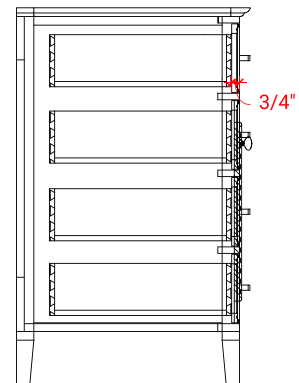

## BASE CABINET DIMENSIONS

54" W x 21.5" D x 34.5" H

## FRONT VIEW

## PLAN VIEW

OVERALL DIMENSIONS

55" W x 22" D x 1.5" H

COUNTERTOP OPTIONS

Carrara Marble  
CW-055S-OVL-CT

White Quartz  
WQ-055S-OVL-CT

FEATURES

- Solid countertop with mitered edges & seams
- Undermount white oval sink
- Pre-drilled for 8" widespread faucet