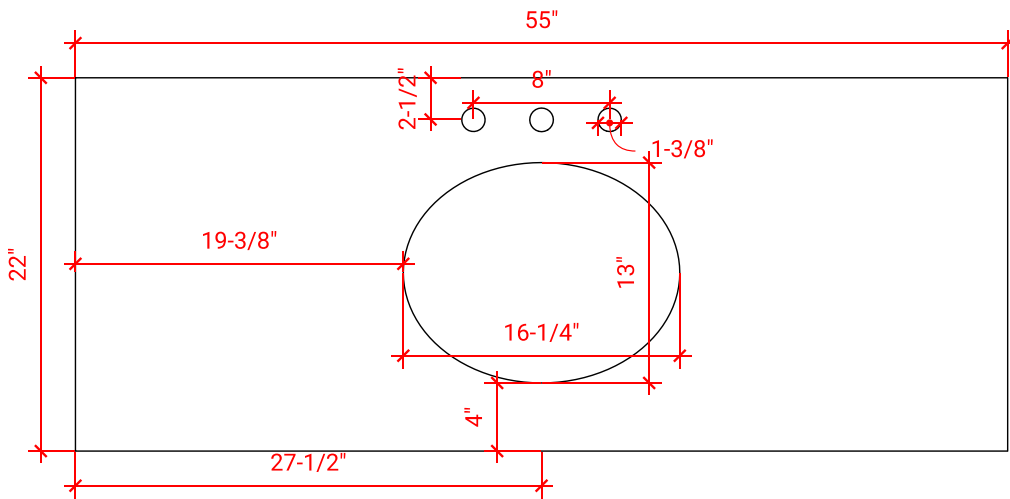

## BASE CABINET DIMENSIONS

54" W x 21.5" D x 34.5" H

## SIDE VIEW

## PLAN VIEW

OVERALL DIMENSIONS

55" W x 22" D x 1.5" H

COUNTERTOP OPTIONS

Carrara Marble  
CW-055S-OVL-CT

White Quartz  
WQ-055S-OVL-CT

FEATURES

- Solid countertop with mitered edges & seams
- Undermount white oval sink
- Pre-drilled for 8" widespread faucet

INCLUDED

- Countertop
- Matching Backsplash
- Oval Sink

COUNTERTOP PLAN VIEW

EDGE SIDE VIEW

THREE DIMENSIONAL COUNTERTOP VIEW