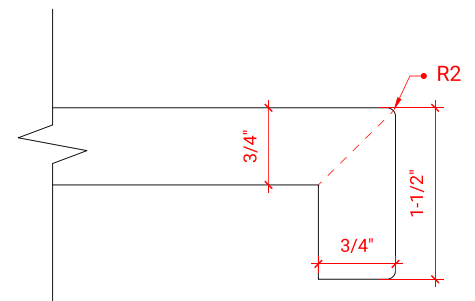

## BASE CABINET DIMENSIONS

54" W x 21.5" D x 34.5" H

## SIDE VIEW

## PLAN VIEW

OVERALL DIMENSIONS

55" W x 22" D x 1.5" H

COUNTERTOP OPTIONS

Carrara Marble  
CW-055S-OVL-CT

White Quartz  
WQ-055S-OVL-CT

FEATURES

- Solid countertop with mitered edges & seams
- Undermount white oval sink
- Pre-drilled for 8" widespread faucet

INCLUDED

- Countertop
- Matching Backsplash
- Oval Sink

COUNTERTOP PLAN VIEW

EDGE SIDE VIEW

THREE DIMENSIONAL COUNTERTOP VIEW