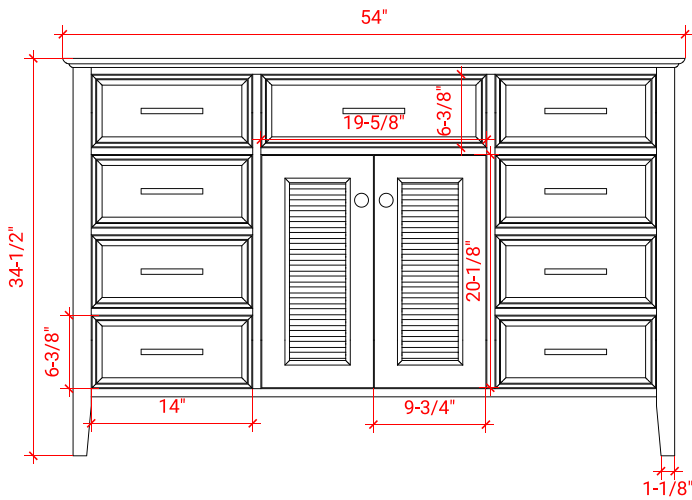

KENSINGTON 54" SINGLE SINK BASE CABINET

ARIEL

D055S

BASE CABINET DIMENSIONS

54" W x 21.5" D x 34.5" H

FEATURES

- Solid wood frame & plywood panels
- Dovetail drawers and joints
- Soft closing doors & drawers

HARDWARE FINISHES

Brushed Nickel Satin Brass Matte Black Polished Chrome

AVAILABLE COLORS

White Grey Midnight Blue Espresso

FRONT VIEW

SIDE VIEW

PLAN VIEW

55" SINGLE RECTANGLE SINK COUNTERTOP WITH 0.75 IN. THICKNESS

ARIEL

OVERALL DIMENSIONS

55" W x 22" D x 0.75" H

COUNTERTOP OPTIONS

Carrara Marble
CW2-055S-REC-CT

FEATURES

- Solid countertop with mitered edges & seams
- Undermount white rectangular sink
- Pre-drilled for 8" widespread faucet

INCLUDED

- Countertop
- Matching Backsplash
- Rectangle Sink

COUNTERTOP PLAN VIEW

EDGE SIDE VIEW

THREE DIMENSIONAL COUNTERTOP VIEW