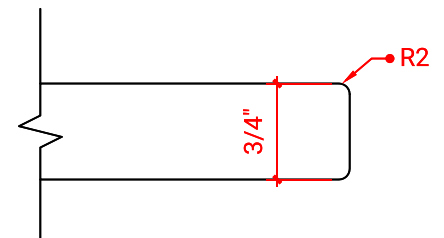

ARIEL

OVERALL DIMENSIONS

55" W x 22" D x 0.75" H

COUNTERTOP OPTIONS

Carrara Marble
CW2-055S-REC-CT

FEATURES

- Solid countertop with mitered edges & seams
- Undermount white rectangular sink
- Pre-drilled for 8" widespread faucet

INCLUDED

- Countertop
- Matching Backsplash
- Rectangle Sink

COUNTERTOP PLAN VIEW

EDGE SIDE VIEW

THREE DIMENSIONAL COUNTERTOP VIEW