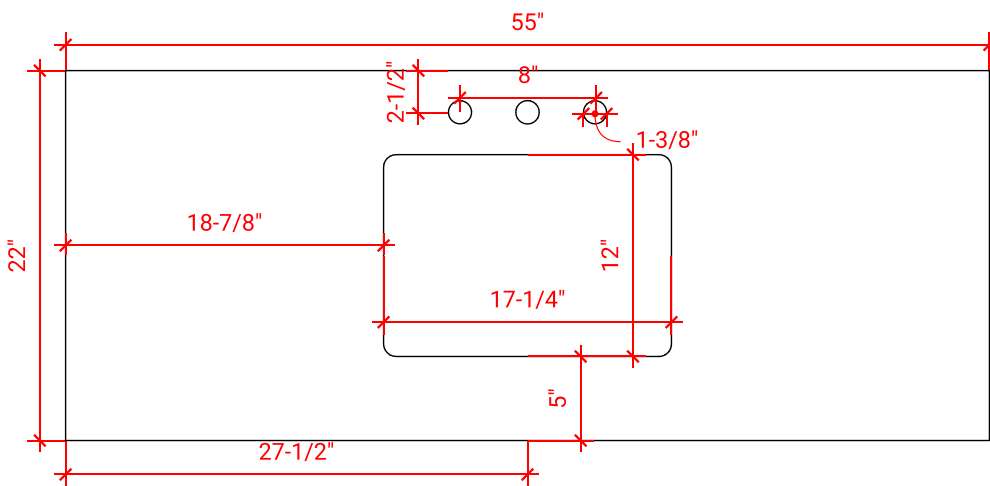

KENSINGTON 54" SINGLE SINK BASE CABINET

ARIEL

D055S

BASE CABINET DIMENSIONS

54" W x 21.5" D x 34.5" H

FEATURES

- Solid wood frame & plywood panels
- Dovetail drawers and joints
- Soft closing doors & drawers

ARIEL

OVERALL DIMENSIONS

55" W x 22" D x 0.75" H

COUNTERTOP OPTIONS

Carrara Marble
CW2-055S-REC-CT

FEATURES

- Solid countertop with mitered edges & seams
- Undermount white rectangular sink
- Pre-drilled for 8" widespread faucet

INCLUDED

- Countertop
- Matching Backsplash
- Rectangle Sink

COUNTERTOP PLAN VIEW

EDGE SIDE VIEW

THREE DIMENSIONAL COUNTERTOP VIEW