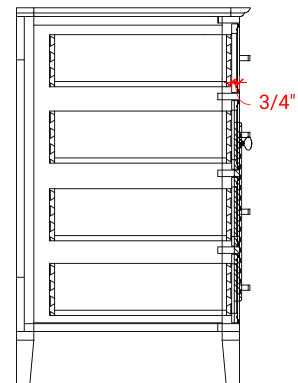

KENSINGTON 54" SINGLE SINK BASE CABINET

ARIEL

D055S

BASE CABINET DIMENSIONS

54" W x 21.5" D x 34.5" H

FEATURES

- Solid wood frame & plywood panels
- Dovetail drawers and joints
- Soft closing doors & drawers

HARDWARE FINISHES

Brushed Nickel   Satin Brass   Matte Black   Polished Chrome

AVAILABLE COLORS

White   Grey   Midnight Blue   Espresso

FRONT VIEW

SIDE VIEW

PLAN VIEW