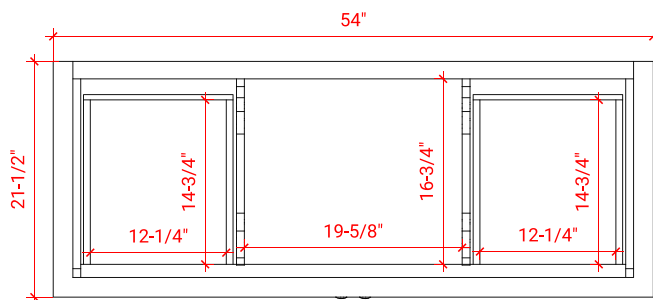

KENSINGTON 54" SINGLE SINK BASE CABINET

ARIEL

D055S

BASE CABINET DIMENSIONS

54" W x 21.5" D x 34.5" H

FEATURES

- Solid wood frame & plywood panels
- Dovetail drawers and joints
- Soft closing doors & drawers

HARDWARE FINISHES

Brushed Nickel Satin Brass Matte Black Polished Chrome

AVAILABLE COLORS

White Grey Midnight Blue Espresso

FRONT VIEW

SIDE VIEW

PLAN VIEW

55" SINGLE RECTANGLE SINK COUNTERTOP WITH 0.75 IN. THICKNESS

ARIEL

OVERALL DIMENSIONS

55" W x 22" D x 0.75" H

COUNTERTOP OPTIONS

Carrara Marble
CW2-055S-REC-CT

FEATURES

- Solid countertop with mitered edges & seams
- Undermount white rectangular sink
- Pre-drilled for 8" widespread faucet

INCLUDED

- Countertop
- Matching Backsplash
- Rectangle Sink

COUNTERTOP PLAN VIEW

EDGE SIDE VIEW

THREE DIMENSIONAL COUNTERTOP VIEW