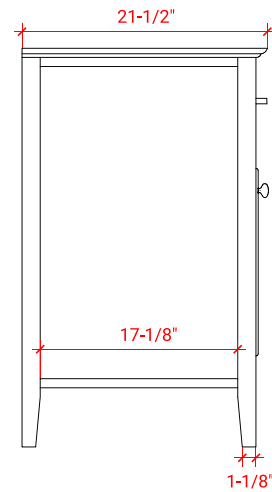

KENSINGTON 54" SINGLE SINK BASE CABINET

ARIEL

D055S

BASE CABINET DIMENSIONS

54" W x 21.5" D x 34.5" H

FEATURES

- Solid wood frame & plywood panels
- Dovetail drawers and joints
- Soft closing doors & drawers

HARDWARE FINISHES

Brushed Nickel Satin Brass Matte Black Polished Chrome

AVAILABLE COLORS

White Grey Midnight Blue Espresso

FRONT VIEW

SIDE VIEW

PLAN VIEW

55" SINGLE RECTANGLE SINK COUNTERTOP WITH 0.75 IN. THICKNESS

ARIEL

OVERALL DIMENSIONS

55" W x 22" D x 0.75" H

COUNTERTOP OPTIONS

Carrara Marble
CW2-055S-REC-CT

FEATURES

- Solid countertop with mitered edges & seams
- Undermount white rectangular sink
- Pre-drilled for 8" widespread faucet

INCLUDED

- Countertop
- Matching Backsplash
- Rectangle Sink

COUNTERTOP PLAN VIEW

EDGE SIDE VIEW

THREE DIMENSIONAL COUNTERTOP VIEW