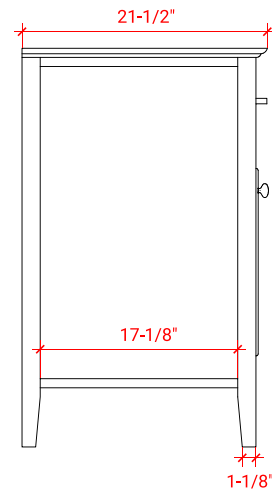

KENSINGTON 54" SINGLE SINK BASE CABINET

ARIEL

D055S

BASE CABINET DIMENSIONS

54" W x 21.5" D x 34.5" H

FEATURES

- Solid wood frame & plywood panels
- Dovetail drawers and joints
- Soft closing doors & drawers

HARDWARE FINISHES

Brushed Nickel   Satin Brass   Matte Black   Polished Chrome

AVAILABLE COLORS

White   Grey   Midnight Blue   Espresso

FRONT VIEW

SIDE VIEW

PLAN VIEW