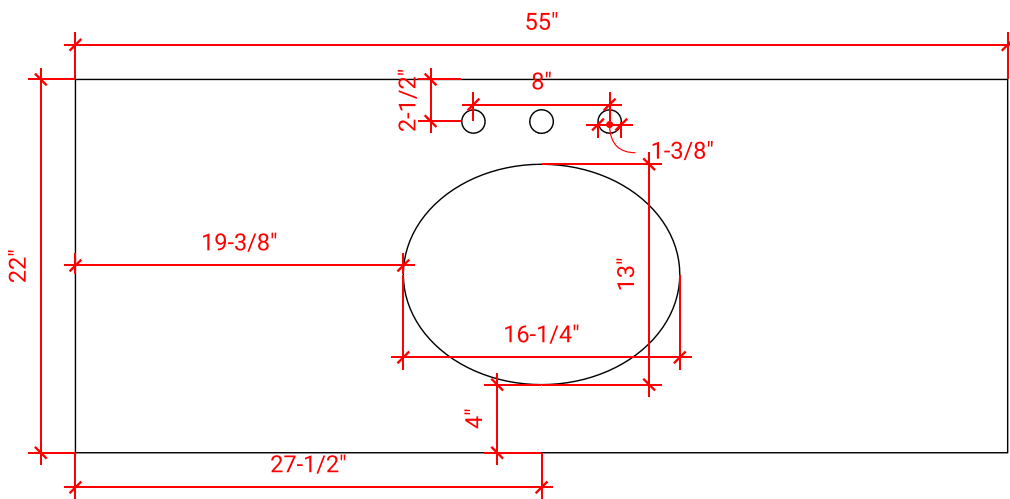

KENSINGTON 54" SINGLE SINK BASE CABINET

ARIEL

D055S

BASE CABINET DIMENSIONS

54" W x 21.5" D x 34.5" H

FEATURES

- Solid wood frame & plywood panels
- Dovetail drawers and joints
- Soft closing doors & drawers

55" W x 22" D x 0.75" H

COUNTERTOP OPTIONS

Carrara Marble
CW2-055S-OVL-CT

FEATURES

- Solid countertop with mitered edges & seams
- Undermount white oval sink
- Pre-drilled for 8" widespread faucet

INCLUDED

- Countertop
- Matching Backsplash
- Oval Sink

COUNTERTOP PLAN VIEW

EDGE SIDE VIEW

THREE DIMENSIONAL COUNTERTOP VIEW