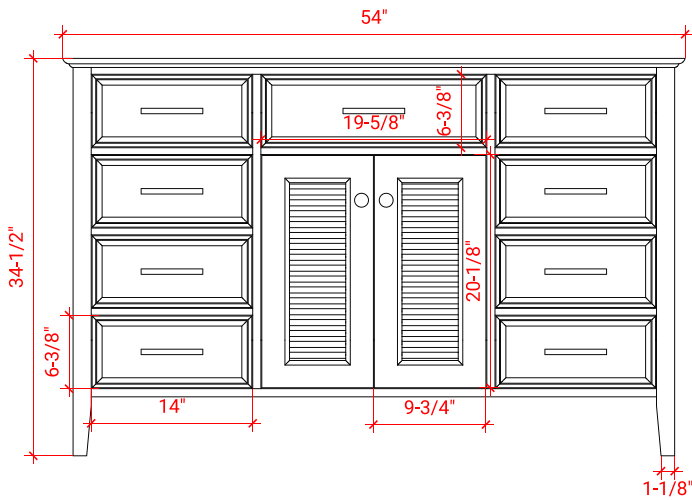

KENSINGTON 54" SINGLE SINK BASE CABINET

ARIEL

D055S

BASE CABINET DIMENSIONS

54" W x 21.5" D x 34.5" H

FEATURES

- Solid wood frame & plywood panels
- Dovetail drawers and joints
- Soft closing doors & drawers

HARDWARE FINISHES

Brushed Nickel   Satin Brass   Matte Black   Polished Chrome

AVAILABLE COLORS

White   Grey   Midnight Blue   Espresso

FRONT VIEW

SIDE VIEW

PLAN VIEW