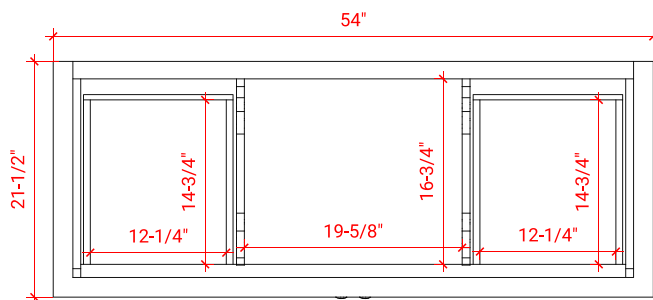

KENSINGTON 54" SINGLE SINK BASE CABINET

ARIEL

D055S

BASE CABINET DIMENSIONS

54" W x 21.5" D x 34.5" H

FEATURES

- Solid wood frame & plywood panels
- Dovetail drawers and joints
- Soft closing doors & drawers

HARDWARE FINISHES

Brushed Nickel   Satin Brass   Matte Black   Polished Chrome

AVAILABLE COLORS

White   Grey   Midnight Blue   Espresso

FRONT VIEW

SIDE VIEW

PLAN VIEW