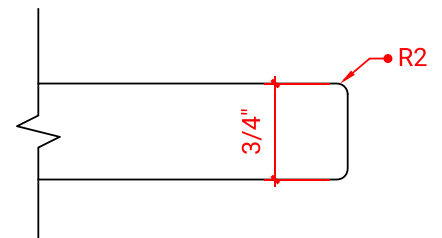

55" W x 22" D x 0.75" H

COUNTERTOP OPTIONS

Carrara Marble
CW2-055S-OVL-CT

FEATURES

- Solid countertop with mitered edges & seams
- Undermount white oval sink
- Pre-drilled for 8" widespread faucet

INCLUDED

- Countertop
- Matching Backsplash
- Oval Sink

COUNTERTOP PLAN VIEW

EDGE SIDE VIEW

THREE DIMENSIONAL COUNTERTOP VIEW