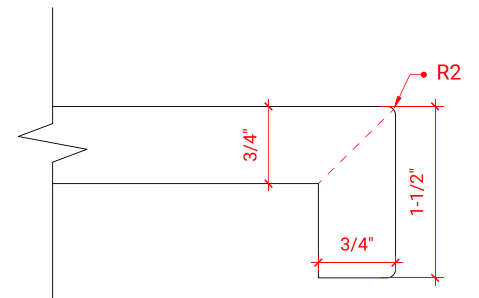

KENSINGTON 48" SINGLE SINK BASE CABINET

ARIEL

D049S

BASE CABINET DIMENSIONS

48" W x 21.5" D x 34.5" H

FEATURES

- Solid wood frame & plywood panels
- Dovetail drawers and joints
- Soft closing doors & drawers

ARIEL

OVERALL DIMENSIONS

49" W x 22" D x 1.5" H

COUNTERTOP OPTIONS

Carrara Marble
CW-049S-OVL-CT

White Quartz
WQ-049S-OVL-CT

FEATURES

- Solid countertop with mitered edges & seams
- Undermount white oval sink
- Pre-drilled for 8" widespread faucet

INCLUDED

- Countertop
- Matching Backsplash
- Oval Sink

COUNTERTOP PLAN VIEW

EDGE SIDE VIEW

THREE DIMENSIONAL COUNTERTOP VIEW