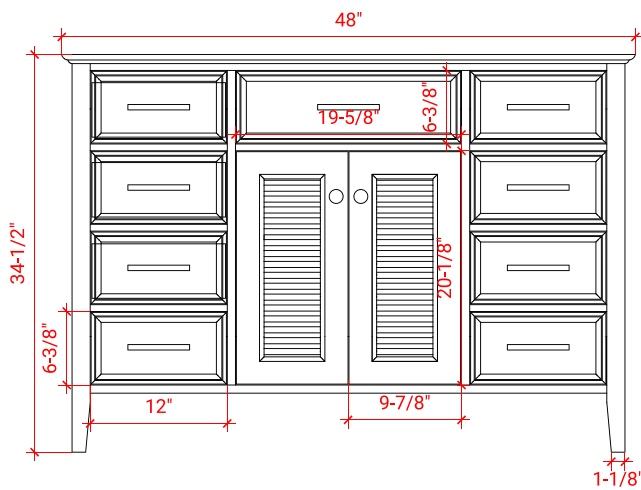

KENSINGTON 48" SINGLE SINK BASE CABINET

ARIEL

D049S

BASE CABINET DIMENSIONS

48" W x 21.5" D x 34.5" H

FEATURES

- Solid wood frame & plywood panels
- Dovetail drawers and joints
- Soft closing doors & drawers

HARDWARE FINISHES

Brushed Nickel Satin Brass Matte Black Polished Chrome

AVAILABLE COLORS

White Grey Midnight Blue Espresso

FRONT VIEW

SIDE VIEW

PLAN VIEW

49" SINGLE OVAL SINK COUNTERTOP WITH 1.5 IN. THICKNESS

ARIEL

OVERALL DIMENSIONS

49" W x 22" D x 1.5" H

COUNTERTOP OPTIONS

Carrara Marble
CW-049S-OVL-CT

White Quartz
WQ-049S-OVL-CT

FEATURES

- Solid countertop with mitered edges & seams
- Undermount white oval sink
- Pre-drilled for 8" widespread faucet

INCLUDED

- Countertop
- Matching Backsplash
- Oval Sink

COUNTERTOP PLAN VIEW

EDGE SIDE VIEW

THREE DIMENSIONAL COUNTERTOP VIEW