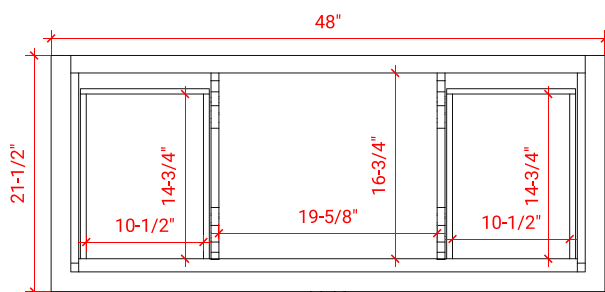

KENSINGTON 48" SINGLE SINK BASE CABINET

ARIEL

D049S

BASE CABINET DIMENSIONS

48" W x 21.5" D x 34.5" H

FEATURES

- Solid wood frame & plywood panels
- Dovetail drawers and joints
- Soft closing doors & drawers

HARDWARE FINISHES

Brushed Nickel   Satin Brass   Matte Black   Polished Chrome

AVAILABLE COLORS

White   Grey   Midnight Blue   Espresso

FRONT VIEW

SIDE VIEW

PLAN VIEW