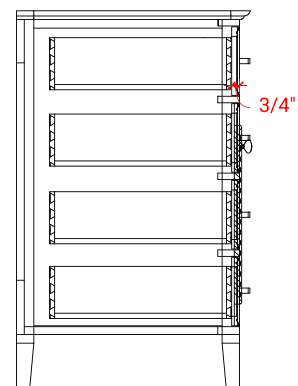

KENSINGTON 48" SINGLE SINK BASE CABINET

ARIEL

D049S

BASE CABINET DIMENSIONS

48" W x 21.5" D x 34.5" H

FEATURES

- Solid wood frame & plywood panels
- Dovetail drawers and joints
- Soft closing doors & drawers

HARDWARE FINISHES

Brushed Nickel   Satin Brass   Matte Black   Polished Chrome

AVAILABLE COLORS

White   Grey   Midnight Blue   Espresso

FRONT VIEW

SIDE VIEW

PLAN VIEW