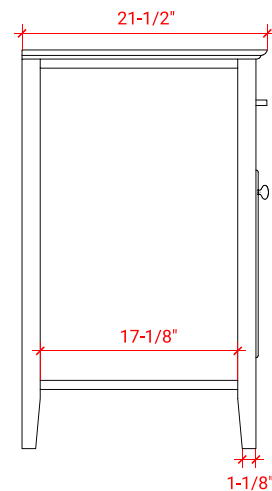

KENSINGTON 48" SINGLE SINK BASE CABINET

ARIEL

D049S

BASE CABINET DIMENSIONS

48" W x 21.5" D x 34.5" H

FEATURES

- Solid wood frame & plywood panels
- Dovetail drawers and joints
- Soft closing doors & drawers

HARDWARE FINISHES

Brushed Nickel Satin Brass Matte Black Polished Chrome

AVAILABLE COLORS

White Grey Midnight Blue Espresso

FRONT VIEW

SIDE VIEW

PLAN VIEW

49" SINGLE OVAL SINK COUNTERTOP WITH 1.5 IN. THICKNESS

ARIEL

OVERALL DIMENSIONS

49" W x 22" D x 1.5" H

COUNTERTOP OPTIONS

Carrara Marble
CW-049S-OVL-CT

White Quartz
WQ-049S-OVL-CT

FEATURES

- Solid countertop with mitered edges & seams
- Undermount white oval sink
- Pre-drilled for 8" widespread faucet

INCLUDED

- Countertop
- Matching Backsplash
- Oval Sink

COUNTERTOP PLAN VIEW

EDGE SIDE VIEW

THREE DIMENSIONAL COUNTERTOP VIEW