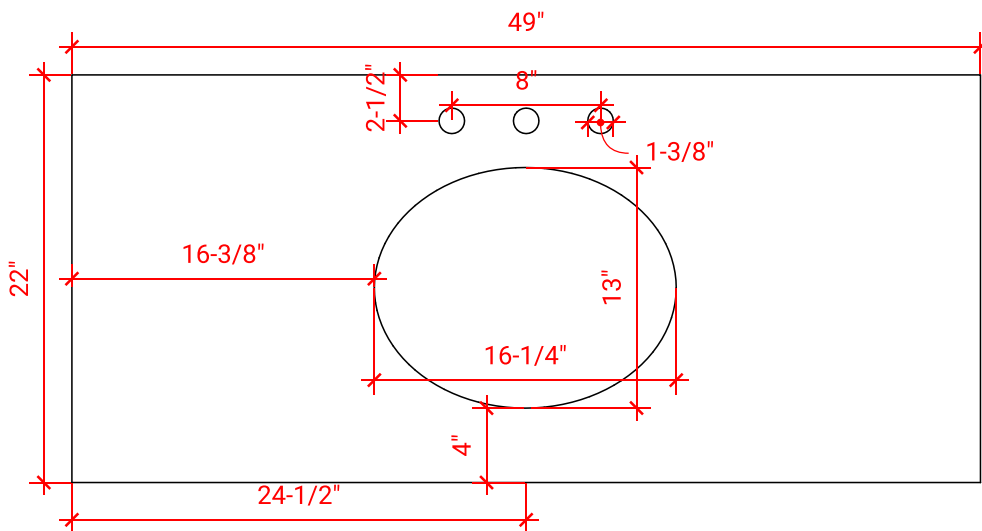

KENSINGTON 48" SINGLE SINK BASE CABINET

ARIEL

D049S

BASE CABINET DIMENSIONS

48" W x 21.5" D x 34.5" H

FEATURES

- Solid wood frame & plywood panels
- Dovetail drawers and joints
- Soft closing doors & drawers

ARIEL

OVERALL DIMENSIONS

49" W x 22" D x 1.5" H

COUNTERTOP OPTIONS

Carrara Marble
CW-049S-OVL-CT

White Quartz
WQ-049S-OVL-CT

FEATURES

- Solid countertop with mitered edges & seams
- Undermount white oval sink
- Pre-drilled for 8" widespread faucet

INCLUDED

- Countertop
- Matching Backsplash
- Oval Sink

COUNTERTOP PLAN VIEW

EDGE SIDE VIEW

THREE DIMENSIONAL COUNTERTOP VIEW