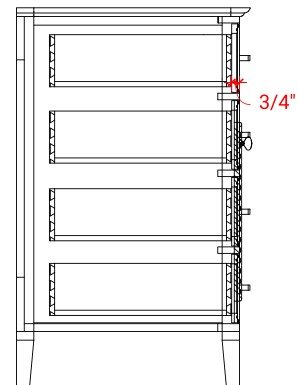

KENSINGTON 48" SINGLE SINK BASE CABINET

ARIEL

D049S

BASE CABINET DIMENSIONS

48" W x 21.5" D x 34.5" H

FEATURES

- Solid wood frame & plywood panels
- Dovetail drawers and joints
- Soft closing doors & drawers

HARDWARE FINISHES

Brushed Nickel   Satin Brass   Matte Black   Polished Chrome

AVAILABLE COLORS

White   Grey   Midnight Blue   Espresso

FRONT VIEW

SIDE VIEW

PLAN VIEW