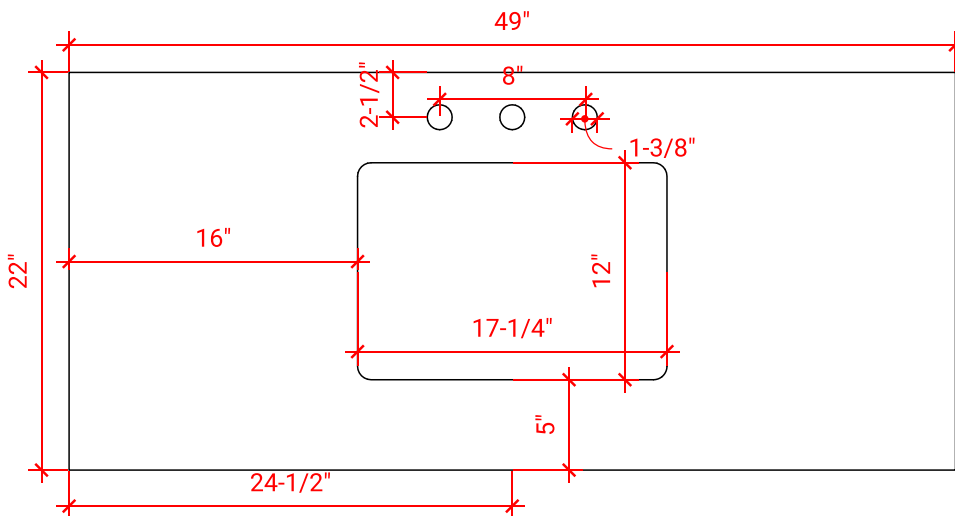

49" SINGLE RECTANGLE SINK COUNTERTOP WITH 0.75 IN. THICKNESS

ARIEL

OVERALL DIMENSIONS

49" W x 22" D x 0.75" H

COUNTERTOP OPTIONS

FEATURES

- Solid countertop with mitered edges & seams
- Undermount white rectangular sink
- Pre-drilled for 8" widespread faucet

INCLUDED

- Countertop
- Matching Backsplash
- Rectangle Sink

COUNTERTOP PLAN VIEW