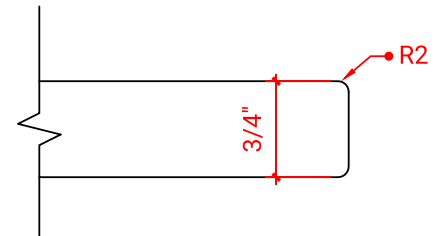

49" W x 22" D x 0.75" H

COUNTERTOP OPTIONS

Carrara Marble
CW2-049S-OVL-CT

FEATURES

- Solid countertop with mitered edges & seams
- Undermount white oval sink
- Pre-drilled for 8" widespread faucet

INCLUDED

- Countertop
- Matching Backsplash
- Oval Sink

COUNTERTOP PLAN VIEW

EDGE SIDE VIEW

THREE DIMENSIONAL COUNTERTOP VIEW