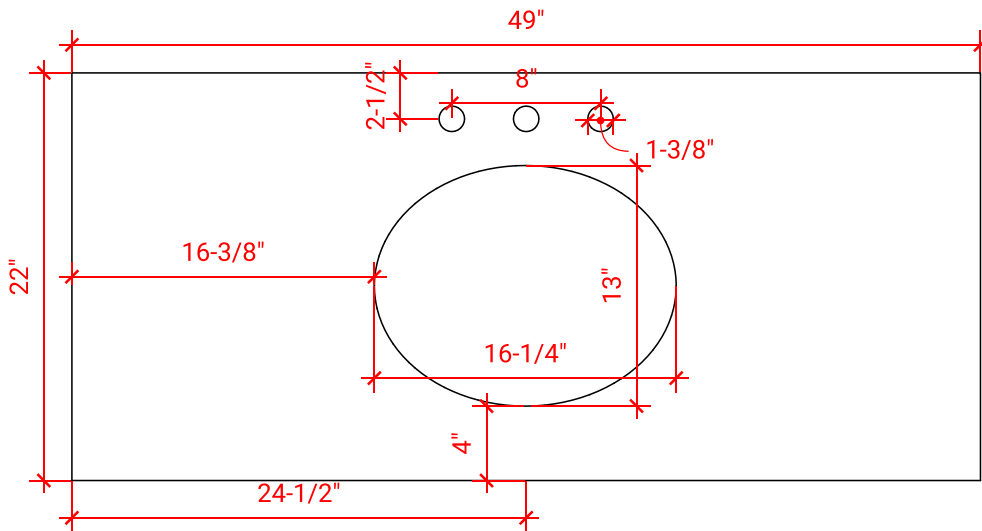

KENSINGTON 48" SINGLE SINK BASE CABINET

ARIEL

D049S

BASE CABINET DIMENSIONS

48" W x 21.5" D x 34.5" H

FEATURES

- Solid wood frame & plywood panels
- Dovetail drawers and joints
- Soft closing doors & drawers

49" W x 22" D x 0.75" H

COUNTERTOP OPTIONS

Carrara Marble
CW2-049S-OVL-CT

FEATURES

- Solid countertop with mitered edges & seams
- Undermount white oval sink
- Pre-drilled for 8" widespread faucet

INCLUDED

- Countertop
- Matching Backsplash
- Oval Sink

COUNTERTOP PLAN VIEW

EDGE SIDE VIEW

THREE DIMENSIONAL COUNTERTOP VIEW