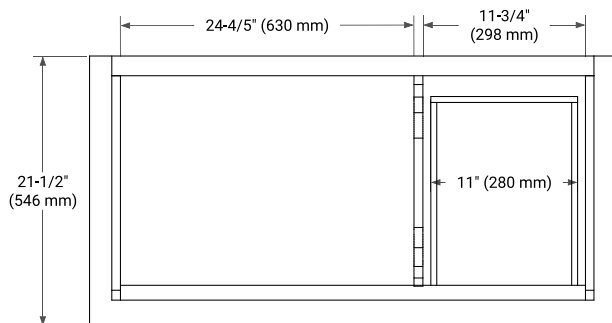

BASE CABINET DIMENSIONS

42" W x 21.5" D x 33.5" H

FEATURES

- Solid wood frame & plywood panels
- Dovetail drawers and joints
- Soft closing doors & drawers

HARDWARE FINISHES

Brushed Nickel Satin Brass Matte Black Polished Chrome

AVAILABLE COLORS

White Grey

FRONT VIEW

SIDE VIEW

PLAN VIEW

OVERALL DIMENSIONS

43" W x 22" D x 1.5" H

COUNTERTOP OPTIONS

COUNTERTOP PLAN VIEW

EDGE SIDE VIEW

THREE DIMENSIONAL COUNTERTOP VIEW