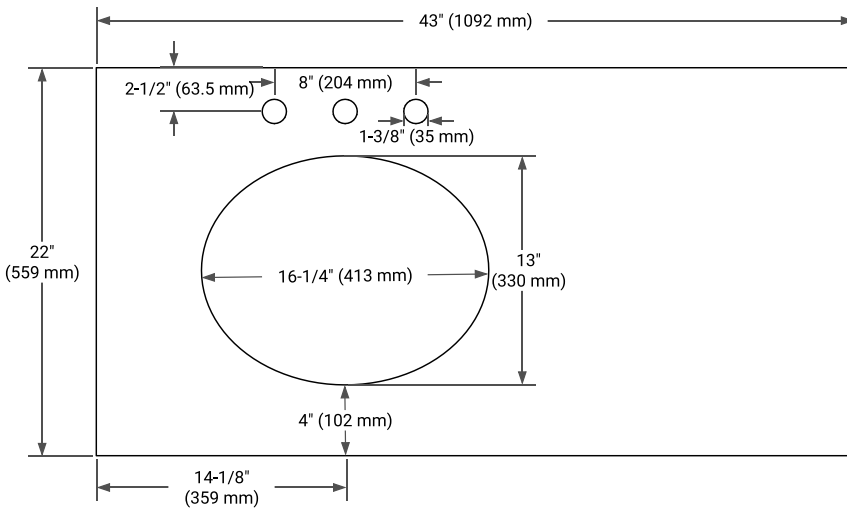

AVAILABLE COLORS

White Grey

FRONT VIEW

SIDE VIEW

PLAN VIEW

OVERALL DIMENSIONS

43" W x 22" D x 1.5" H

COUNTERTOP OPTIONS

Carrara Marble

White Quartz

FEATURES

- Solid countertop with mitered edges & seams
- Undermount white oval sink
- Pre-drilled for 8" widespread faucet

INCLUDED

- Countertop
- Matching Backsplash
- Oval Sink

COUNTERTOP PLAN VIEW

EDGE SIDE VIEW

THREE DIMENSIONAL COUNTERTOP VIEW