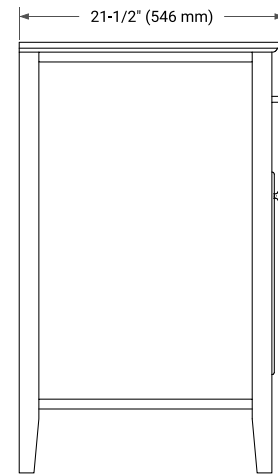

BASE CABINET DIMENSIONS

42" W x 21.5" D x 33.5" H

FEATURES

- Solid wood frame & plywood panels
- Dovetail drawers and joints
- Soft closing doors & drawers

HARDWARE FINISHES

Brushed Nickel Satin Brass Matte Black Polished Chrome

AVAILABLE COLORS

White Grey

FRONT VIEW

SIDE VIEW

PLAN VIEW

OVERALL DIMENSIONS

43" W x 22" D x 1.5" H

COUNTERTOP OPTIONS

Carrara Marble

White Quartz

FEATURES

- Solid countertop with mitered edges & seams
- Undermount white oval sink
- Pre-drilled for 8" widespread faucet

INCLUDED

- Countertop
- Matching Backsplash
- Oval Sink

COUNTERTOP PLAN VIEW

EDGE SIDE VIEW

THREE DIMENSIONAL COUNTERTOP VIEW