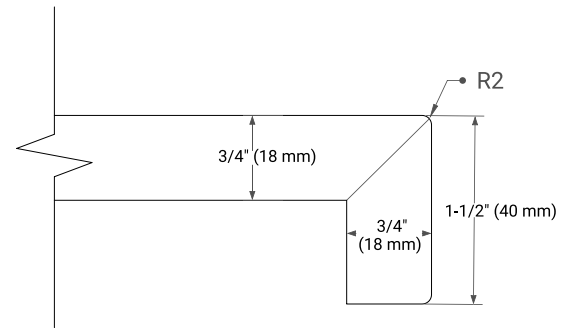

AVAILABLE COLORS

White Grey

FRONT VIEW

SIDE VIEW

PLAN VIEW

OVERALL DIMENSIONS

43" W x 22" D x 1.5" H

COUNTERTOP OPTIONS

Carrara Marble

White Quartz

FEATURES

- Solid countertop with mitered edges & seams
- Undermount white oval sink
- Pre-drilled for 8" widespread faucet

INCLUDED

- Countertop
- Matching Backsplash
- Oval Sink

COUNTERTOP PLAN VIEW

EDGE SIDE VIEW

THREE DIMENSIONAL COUNTERTOP VIEW