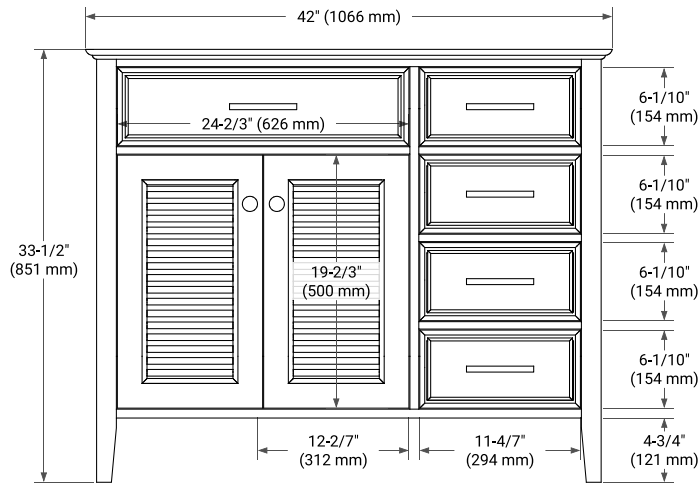

BASE CABINET DIMENSIONS

42" W x 21.5" D x 33.5" H

FEATURES

- Solid wood frame & plywood panels
- Dovetail drawers and joints
- Soft closing doors & drawers

HARDWARE FINISHES

Brushed Nickel Satin Brass Matte Black Polished Chrome

AVAILABLE COLORS

White Grey

FRONT VIEW

SIDE VIEW

PLAN VIEW

OVERALL DIMENSIONS

43" W x 22" D x 1.5" H

COUNTERTOP OPTIONS

COUNTERTOP PLAN VIEW

EDGE SIDE VIEW

THREE DIMENSIONAL COUNTERTOP VIEW