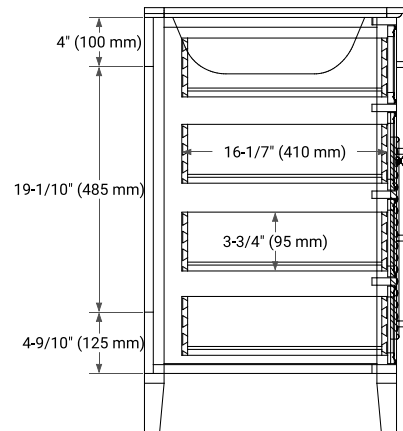

BASE CABINET DIMENSIONS

42" W x 21.5" D x 33.5" H

FEATURES

- Solid wood frame & plywood panels
- Dovetail drawers and joints
- Soft closing doors & drawers

HARDWARE FINISHES

Brushed Nickel Satin Brass Matte Black Polished Chrome

AVAILABLE COLORS

White Grey

FRONT VIEW

SIDE VIEW

PLAN VIEW

OVERALL DIMENSIONS

43" W x 22" D x 1.5" H

COUNTERTOP OPTIONS

COUNTERTOP PLAN VIEW

EDGE SIDE VIEW

THREE DIMENSIONAL COUNTERTOP VIEW