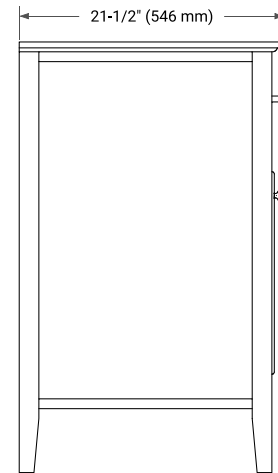

# KENSINGTON 42" LEFT OFFSET CABINET

## BASE CABINET DIMENSIONS

42" W x 21.5" D x 33.5" H

## FRONT VIEW

## PLAN VIEW

OVERALL DIMENSIONS

43" W x 22" D x 1.5" H

COUNTERTOP OPTIONS

Carrara Marble

White Quartz

FEATURES

- Solid countertop with mitered edges & seams
- Undermount white oval sink
- Pre-drilled for 8" widespread faucet