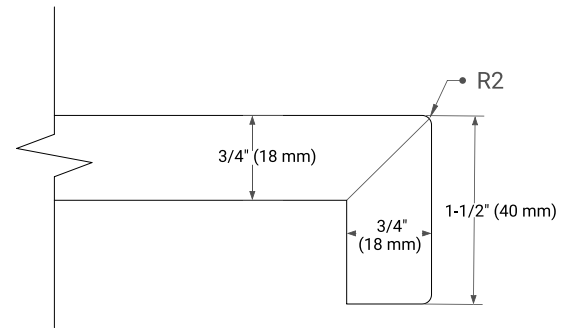

## SIDE VIEW

## PLAN VIEW

OVERALL DIMENSIONS

43" W x 22" D x 1.5" H

COUNTERTOP OPTIONS

Carrara Marble

White Quartz

FEATURES

- Solid countertop with mitered edges & seams
- Undermount white oval sink
- Pre-drilled for 8" widespread faucet

INCLUDED

- Countertop
- Matching Backsplash
- Oval Sink

COUNTERTOP PLAN VIEW

EDGE SIDE VIEW

THREE DIMENSIONAL COUNTERTOP VIEW