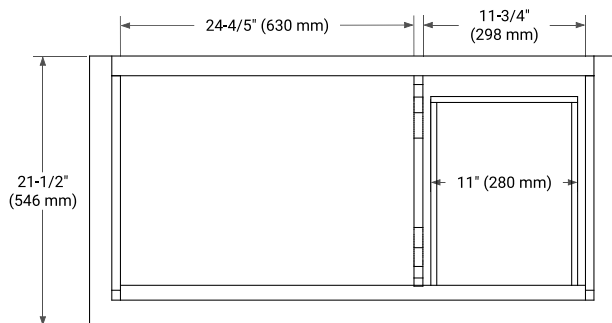

## BASE CABINET DIMENSIONS

42" W x 21.5" D x 33.5" H

## SIDE VIEW

## PLAN VIEW

OVERALL DIMENSIONS

43" W x 22" D x 1.5" H

COUNTERTOP OPTIONS

Carrara Marble

White Quartz

FEATURES

- Solid countertop with mitered edges & seams
- Undermount white oval sink
- Pre-drilled for 8" widespread faucet