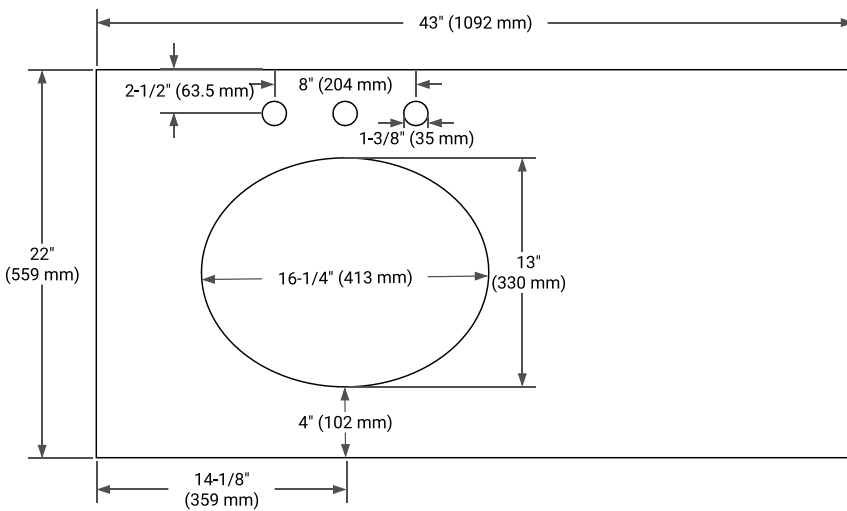

## SIDE VIEW

## PLAN VIEW

OVERALL DIMENSIONS

43" W x 22" D x 1.5" H

COUNTERTOP OPTIONS

Carrara Marble

White Quartz

FEATURES

- Solid countertop with mitered edges & seams
- Undermount white oval sink
- Pre-drilled for 8" widespread faucet

INCLUDED

- Countertop
- Matching Backsplash
- Oval Sink

COUNTERTOP PLAN VIEW

EDGE SIDE VIEW

THREE DIMENSIONAL COUNTERTOP VIEW