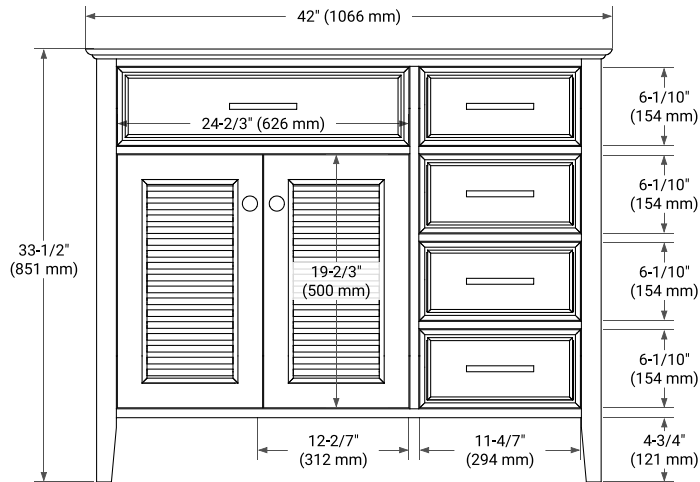

KENSINGTON 42" LEFT OFFSET CABINET

ARIEL

BASE CABINET DIMENSIONS

42" W x 21.5" D x 33.5" H

FEATURES

- Solid wood frame & plywood panels
- Dovetail drawers and joints
- Soft closing doors & drawers

HARDWARE FINISHES*

Brushed Nickel   Satin Brass   Matte Black   Polished Chrome

Hardware comes preinstalled with the illustrated option. Other finishes are available on our online store if you prefer a different one.

AVAILABLE COLORS

White

Grey

FRONT VIEW

SIDE VIEW

PLAN VIEW