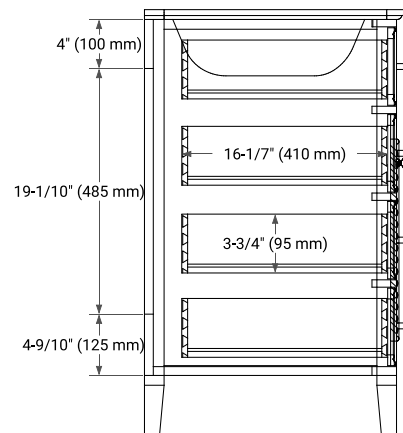

## BASE CABINET DIMENSIONS

42" W x 21.5" D x 33.5" H

## FRONT VIEW

## SIDE VIEW

## PLAN VIEW

OVERALL DIMENSIONS

43" W x 22" D x 1.5" H

COUNTERTOP OPTIONS

Carrara Marble

White Quartz

FEATURES

- Solid countertop with mitered edges & seams
- Undermount white oval sink
- Pre-drilled for 8" widespread faucet