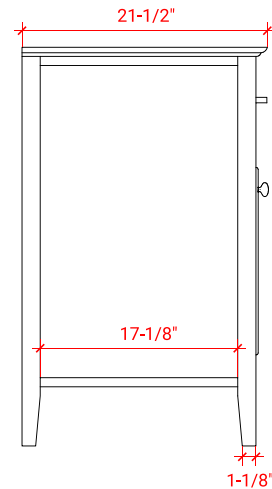

KENSINGTON 42" LEFT OFFSET CABINET

ARIEL

D043S-L

BASE CABINET DIMENSIONS

42" W x 21.5" D x 34.5" H

FEATURES

- Solid wood frame & plywood panels
- Dovetail drawers and joints
- Soft closing doors & drawers

HARDWARE FINISHES

Brushed Nickel Satin Brass Matte Black Polished Chrome

AVAILABLE COLORS

White Grey Midnight Blue Espresso

FRONT VIEW

SIDE VIEW

PLAN VIEW

43" LEFT RECTANGLE SINK COUNTERTOP WITH 0.75 IN. THICKNESS

ARIEL

OVERALL DIMENSIONS

43" W x 22" D x 0.75" H

COUNTERTOP OPTIONS

Carrara Marble
CW2-043S-L-REC-CT

FEATURES

- Solid countertop with mitered edges & seams
- Undermount white rectangular sink
- Pre-drilled for 8" widespread faucet

INCLUDED

- Countertop
- Matching Backsplash
- Rectangle Sink

COUNTERTOP PLAN VIEW

EDGE SIDE VIEW

THREE DIMENSIONAL COUNTERTOP VIEW