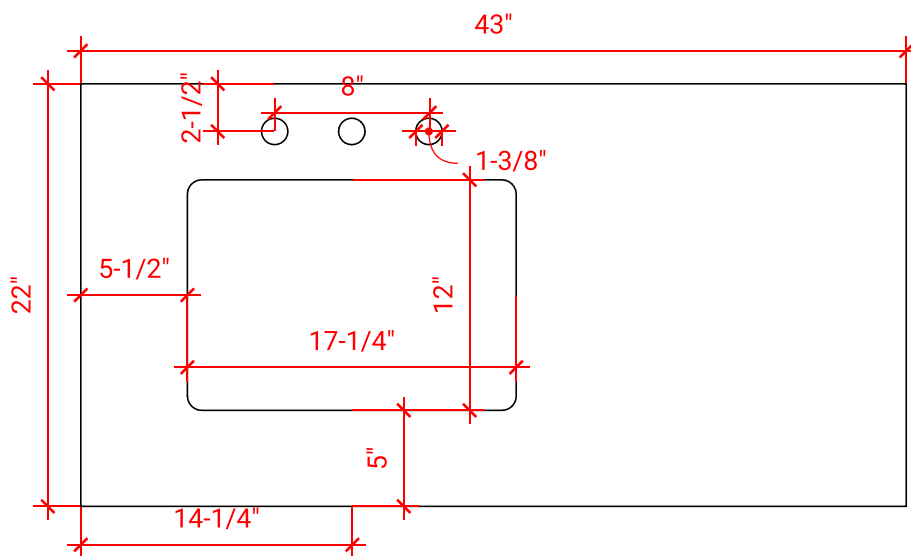

KENSINGTON 42" LEFT OFFSET CABINET

ARIEL

D043S-L

BASE CABINET DIMENSIONS

42" W x 21.5" D x 34.5" H

FEATURES

- Solid wood frame & plywood panels
- Dovetail drawers and joints
- Soft closing doors & drawers

HARDWARE FINISHES

OVERALL DIMENSIONS

43" W x 22" D x 0.75" H

COUNTERTOP OPTIONS

Carrara Marble
CW2-043S-L-REC-CT

FEATURES

- Solid countertop with mitered edges & seams
- Undermount white rectangular sink
- Pre-drilled for 8" widespread faucet

INCLUDED

- Countertop
- Matching Backsplash
- Rectangle Sink

COUNTERTOP PLAN VIEW

EDGE SIDE VIEW

THREE DIMENSIONAL COUNTERTOP VIEW