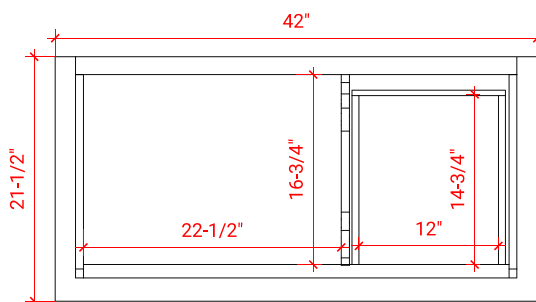

KENSINGTON 42" LEFT OFFSET CABINET

ARIEL

D043S-L

BASE CABINET DIMENSIONS

42" W x 21.5" D x 34.5" H

FEATURES

- Solid wood frame & plywood panels
- Dovetail drawers and joints
- Soft closing doors & drawers

HARDWARE FINISHES

Brushed Nickel Satin Brass Matte Black Polished Chrome

AVAILABLE COLORS

White Grey Midnight Blue Espresso

FRONT VIEW

SIDE VIEW

PLAN VIEW

43" LEFT RECTANGLE SINK COUNTERTOP WITH 0.75 IN. THICKNESS

ARIEL

OVERALL DIMENSIONS

43" W x 22" D x 0.75" H

COUNTERTOP OPTIONS

Carrara Marble
CW2-043S-L-REC-CT

FEATURES

- Solid countertop with mitered edges & seams
- Undermount white rectangular sink
- Pre-drilled for 8" widespread faucet

INCLUDED

- Countertop
- Matching Backsplash
- Rectangle Sink

COUNTERTOP PLAN VIEW

EDGE SIDE VIEW

THREE DIMENSIONAL COUNTERTOP VIEW