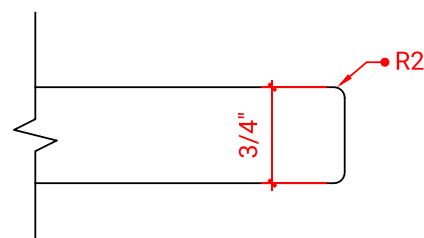

OVERALL DIMENSIONS

43" W x 22" D x 0.75" H

COUNTERTOP OPTIONS

Carrara Marble
CW2-043S-L-REC-CT

FEATURES

- Solid countertop with mitered edges & seams
- Undermount white rectangular sink
- Pre-drilled for 8" widespread faucet

INCLUDED

- Countertop
- Matching Backsplash
- Rectangle Sink

COUNTERTOP PLAN VIEW

EDGE SIDE VIEW

THREE DIMENSIONAL COUNTERTOP VIEW