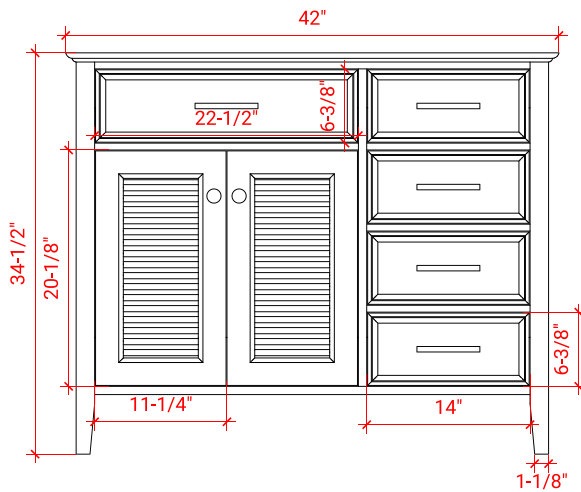

KENSINGTON 42" LEFT OFFSET CABINET

ARIEL

D043S-L

BASE CABINET DIMENSIONS

42" W x 21.5" D x 34.5" H

FEATURES

- Solid wood frame & plywood panels
- Dovetail drawers and joints
- Soft closing doors & drawers

HARDWARE FINISHES

Brushed Nickel Satin Brass Matte Black Polished Chrome

AVAILABLE COLORS

White Grey Midnight Blue Espresso

FRONT VIEW

SIDE VIEW

PLAN VIEW

43" LEFT RECTANGLE SINK COUNTERTOP WITH 0.75 IN. THICKNESS

ARIEL

OVERALL DIMENSIONS

43" W x 22" D x 0.75" H

COUNTERTOP OPTIONS

Carrara Marble
CW2-043S-L-REC-CT

FEATURES

- Solid countertop with mitered edges & seams
- Undermount white rectangular sink
- Pre-drilled for 8" widespread faucet

INCLUDED

- Countertop
- Matching Backsplash
- Rectangle Sink

COUNTERTOP PLAN VIEW

EDGE SIDE VIEW

THREE DIMENSIONAL COUNTERTOP VIEW