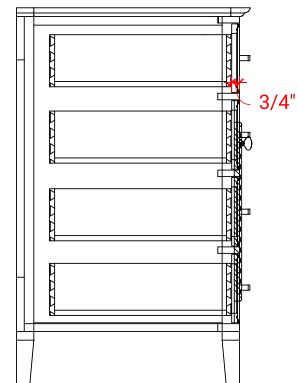

KENSINGTON 42" LEFT OFFSET CABINET

ARIEL

D043S-L

BASE CABINET DIMENSIONS

42" W x 21.5" D x 34.5" H

FEATURES

- Solid wood frame & plywood panels
- Dovetail drawers and joints
- Soft closing doors & drawers

HARDWARE FINISHES

Brushed Nickel Satin Brass Matte Black Polished Chrome

AVAILABLE COLORS

White Grey Midnight Blue Espresso

FRONT VIEW

SIDE VIEW

PLAN VIEW

43" LEFT RECTANGLE SINK COUNTERTOP WITH 0.75 IN. THICKNESS

ARIEL

OVERALL DIMENSIONS

43" W x 22" D x 0.75" H

COUNTERTOP OPTIONS

Carrara Marble
CW2-043S-L-REC-CT

FEATURES

- Solid countertop with mitered edges & seams
- Undermount white rectangular sink
- Pre-drilled for 8" widespread faucet

INCLUDED

- Countertop
- Matching Backsplash
- Rectangle Sink

COUNTERTOP PLAN VIEW

EDGE SIDE VIEW

THREE DIMENSIONAL COUNTERTOP VIEW