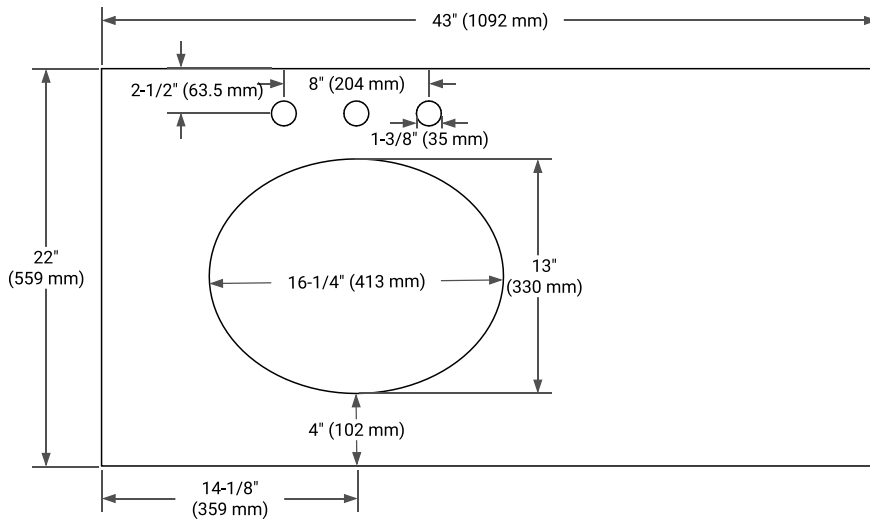

KENSINGTON 42" LEFT OFFSET CABINET

ARIEL

BASE CABINET DIMENSIONS

42" W x 21.5" D x 33.5" H

FEATURES

- Solid wood frame & plywood panels
- Dovetail drawers and joints
- Soft closing doors & drawers

HARDWARE FINISHES*

White Grey

FRONT VIEW

SIDE VIEW

PLAN VIEW

OVERALL DIMENSIONS

43" W x 22" D x 0.75" H

COUNTERTOP OPTIONS

Carrara Marble

FEATURES

- Solid countertop with mitered edges & seams
- Undermount white oval sink
- Pre-drilled for 8" widespread faucet

INCLUDED

- Countertop
- Matching Backsplash
- Oval Sink

COUNTERTOP PLAN VIEW

EDGE SIDE VIEW

THREE DIMENSIONAL COUNTERTOP VIEW