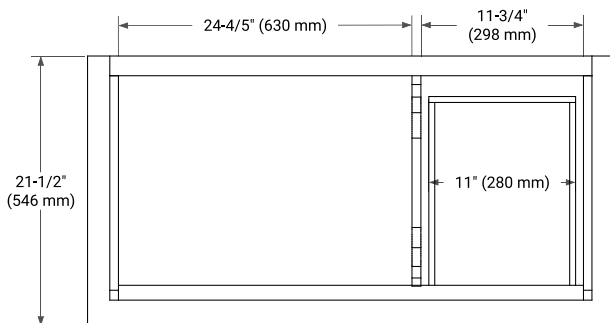

KENSINGTON 42" LEFT OFFSET CABINET

ARIEL

BASE CABINET DIMENSIONS

42" W x 21.5" D x 33.5" H

FEATURES

- Solid wood frame & plywood panels
- Dovetail drawers and joints
- Soft closing doors & drawers

HARDWARE FINISHES*

White Grey

FRONT VIEW

SIDE VIEW

PLAN VIEW

OVERALL DIMENSIONS

43" W x 22" D x 0.75" H

COUNTERTOP OPTIONS

Carrara Marble

FEATURES

- Solid countertop with mitered edges & seams
- Undermount white oval sink
- Pre-drilled for 8" widespread faucet

INCLUDED

- Countertop
- Matching Backsplash
- Oval Sink

COUNTERTOP PLAN VIEW

EDGE SIDE VIEW

THREE DIMENSIONAL COUNTERTOP VIEW