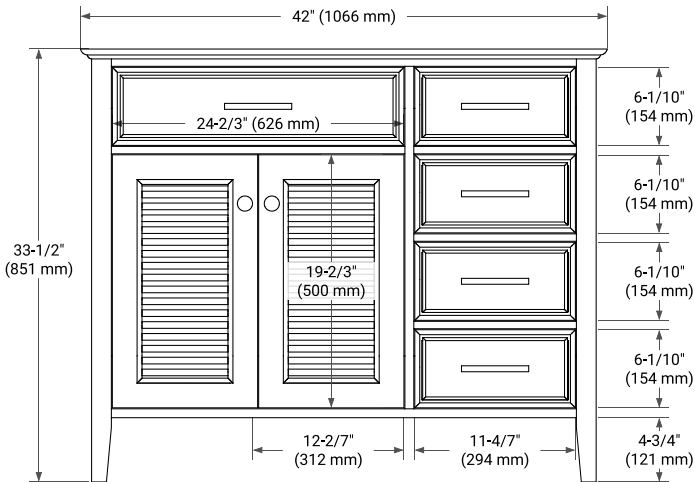

KENSINGTON 42" LEFT OFFSET CABINET

ARIEL

BASE CABINET DIMENSIONS

42" W x 21.5" D x 33.5" H

FEATURES

- Solid wood frame & plywood panels
- Dovetail drawers and joints
- Soft closing doors & drawers

HARDWARE FINISHES*

White Grey

FRONT VIEW

SIDE VIEW

PLAN VIEW

OVERALL DIMENSIONS

43" W x 22" D x 0.75" H

COUNTERTOP OPTIONS

Carrara Marble

FEATURES

- Solid countertop with mitered edges & seams
- Undermount white oval sink
- Pre-drilled for 8" widespread faucet

INCLUDED

- Countertop
- Matching Backsplash
- Oval Sink

COUNTERTOP PLAN VIEW

EDGE SIDE VIEW

THREE DIMENSIONAL COUNTERTOP VIEW