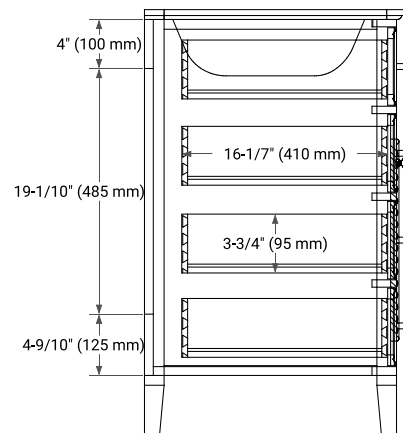

KENSINGTON 42" LEFT OFFSET CABINET

ARIEL

BASE CABINET DIMENSIONS

42" W x 21.5" D x 33.5" H

FEATURES

- Solid wood frame & plywood panels
- Dovetail drawers and joints
- Soft closing doors & drawers

HARDWARE FINISHES*

White Grey

FRONT VIEW

SIDE VIEW

PLAN VIEW

OVERALL DIMENSIONS

43" W x 22" D x 0.75" H

COUNTERTOP OPTIONS

Carrara Marble

FEATURES

- Solid countertop with mitered edges & seams
- Undermount white oval sink
- Pre-drilled for 8" widespread faucet

INCLUDED

- Countertop
- Matching Backsplash
- Oval Sink

COUNTERTOP PLAN VIEW

EDGE SIDE VIEW

THREE DIMENSIONAL COUNTERTOP VIEW