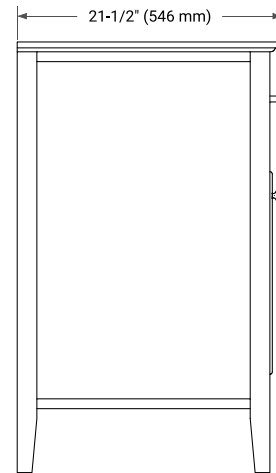

KENSINGTON 42" LEFT OFFSET CABINET

ARIEL

BASE CABINET DIMENSIONS

42" W x 21.5" D x 33.5" H

FEATURES

- Solid wood frame & plywood panels
- Dovetail drawers and joints
- Soft closing doors & drawers

HARDWARE FINISHES*

White Grey

FRONT VIEW

SIDE VIEW

PLAN VIEW

OVERALL DIMENSIONS

43" W x 22" D x 0.75" H

COUNTERTOP OPTIONS

Carrara Marble

FEATURES

- Solid countertop with mitered edges & seams
- Undermount white oval sink
- Pre-drilled for 8" widespread faucet

INCLUDED

- Countertop
- Matching Backsplash
- Oval Sink

COUNTERTOP PLAN VIEW

EDGE SIDE VIEW

THREE DIMENSIONAL COUNTERTOP VIEW