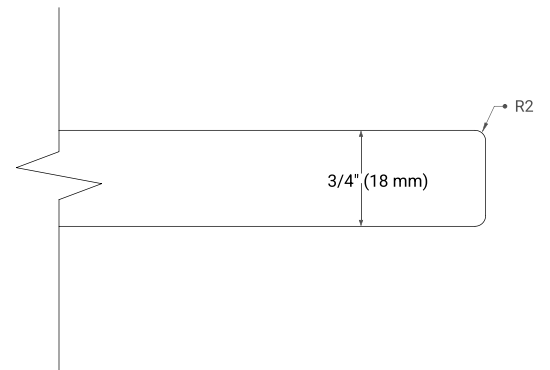

KENSINGTON 42" LEFT OFFSET CABINET

ARIEL

BASE CABINET DIMENSIONS

42" W x 21.5" D x 33.5" H

FEATURES

- Solid wood frame & plywood panels
- Dovetail drawers and joints
- Soft closing doors & drawers

HARDWARE FINISHES*

White Grey

FRONT VIEW

SIDE VIEW

PLAN VIEW

OVERALL DIMENSIONS

43" W x 22" D x 0.75" H

COUNTERTOP OPTIONS

Carrara Marble

FEATURES

- Solid countertop with mitered edges & seams
- Undermount white oval sink
- Pre-drilled for 8" widespread faucet

INCLUDED

- Countertop
- Matching Backsplash
- Oval Sink

COUNTERTOP PLAN VIEW

EDGE SIDE VIEW

THREE DIMENSIONAL COUNTERTOP VIEW