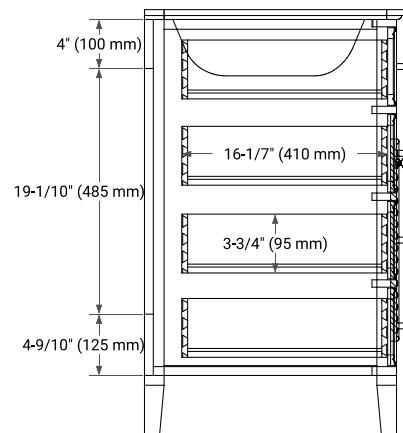

**BASE CABINET DIMENSIONS**

36" W x 21.5" D x 33.5" H

**FEATURES**

- Solid wood frame & plywood panels
- Dovetail drawers and joints
- Soft closing doors & drawers

**HARDWARE FINISHES\***

Brushed Nickel    Satin Brass    Matte Black    Polished Chrome

# 37" RIGHT RECTANGLE SINK COUNTERTOP WITH 1.5 IN. THICKNESS

## OVERALL DIMENSIONS

37" W x 22" D x 1.5" H

## THREE DIMENSIONAL COUNTERTOP VIEW