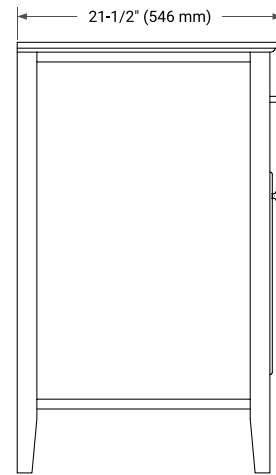

BASE CABINET DIMENSIONS

36" W x 21.5" D x 33.5" H

FEATURES

- Solid wood frame & plywood panels
- Dovetail drawers and joints
- Soft closing doors & drawers

HARDWARE FINISHES*

Brushed Nickel   Satin Brass   Matte Black   Polished Chrome

Hardware comes preinstalled with the illustrated option. Other finishes are available on our online store if you prefer a different one.

AVAILABLE COLORS

White   Grey

SIDE VIEW