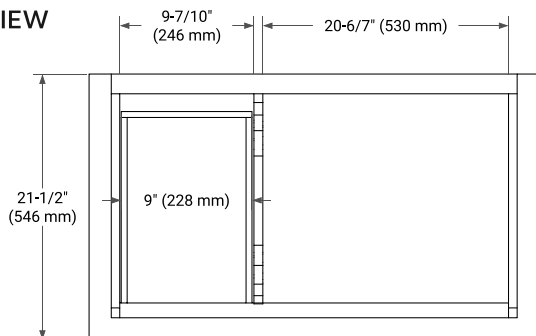

**BASE CABINET DIMENSIONS**

36" W x 21.5" D x 33.5" H

**FEATURES**

- Solid wood frame & plywood panels
- Dovetail drawers and joints
- Soft closing doors & drawers

**HARDWARE FINISHES\***

Brushed Nickel    Satin Brass    Matte Black    Polished Chrome

# 37" RIGHT RECTANGLE SINK COUNTERTOP WITH 1.5 IN. THICKNESS

## OVERALL DIMENSIONS

37" W x 22" D x 1.5" H