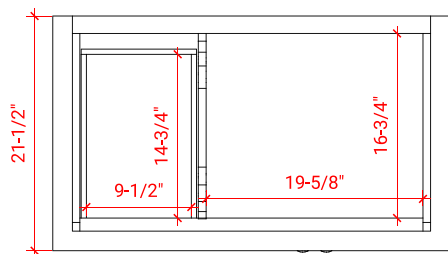

## BASE CABINET DIMENSIONS

36" W x 21.5" D x 34.5" H

## PLAN VIEW

OVERALL DIMENSIONS

37" W x 22" D x 1.5" H

COUNTERTOP OPTIONS

Carrara Marble  
CW-037S-R-OVL-CT

White Quartz  
WQ-037S-R-OVL-CT

FEATURES

- Solid countertop with mitered edges & seams
- Undermount white oval sink
- Pre-drilled for 8" widespread faucet