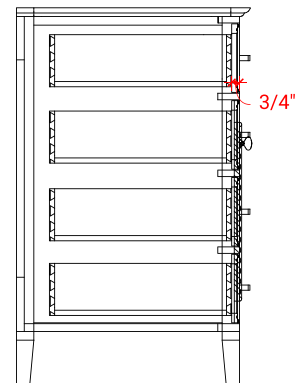

## BASE CABINET DIMENSIONS

36" W x 21.5" D x 34.5" H

## FRONT VIEW

## PLAN VIEW

OVERALL DIMENSIONS

37" W x 22" D x 1.5" H

COUNTERTOP OPTIONS

Carrara Marble  
CW-037S-R-OVL-CT

White Quartz  
WQ-037S-R-OVL-CT

FEATURES

- Solid countertop with mitered edges & seams
- Undermount white oval sink
- Pre-drilled for 8" widespread faucet