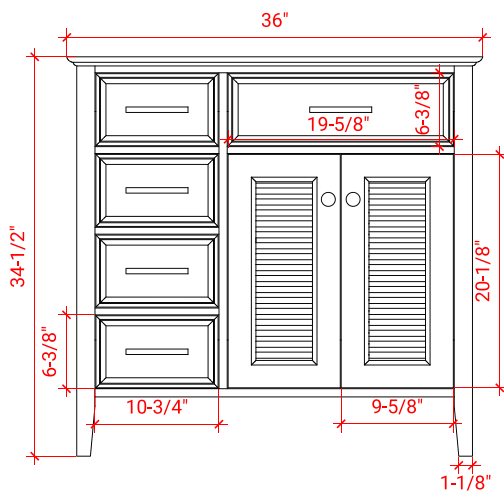

KENSINGTON 36" RIGHT OFFSET CABINET

ARIEL

D037S-R

BASE CABINET DIMENSIONS

36" W x 21.5" D x 34.5" H

FEATURES

- Solid wood frame & plywood panels
- Dovetail drawers and joints
- Soft closing doors & drawers

HARDWARE FINISHES

Brushed Nickel   Satin Brass   Matte Black   Polished Chrome

AVAILABLE COLORS

White   Grey   Midnight Blue   Espresso

FRONT VIEW

SIDE VIEW

PLAN VIEW