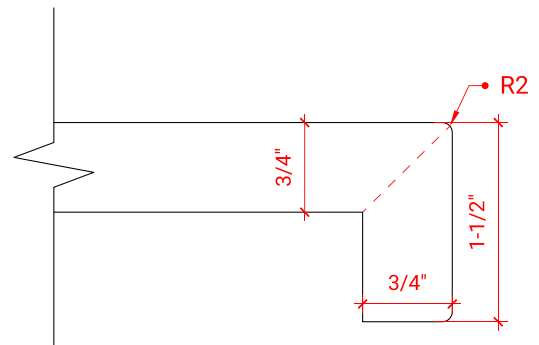

## BASE CABINET DIMENSIONS

36" W x 21.5" D x 34.5" H

## SIDE VIEW

## PLAN VIEW

OVERALL DIMENSIONS

37" W x 22" D x 1.5" H

COUNTERTOP OPTIONS

Carrara Marble  
CW-037S-R-OVL-CT

White Quartz  
WQ-037S-R-OVL-CT

FEATURES

- Solid countertop with mitered edges & seams
- Undermount white oval sink
- Pre-drilled for 8" widespread faucet

INCLUDED

- Countertop
- Matching Backsplash
- Oval Sink

COUNTERTOP PLAN VIEW

EDGE SIDE VIEW

THREE DIMENSIONAL COUNTERTOP VIEW