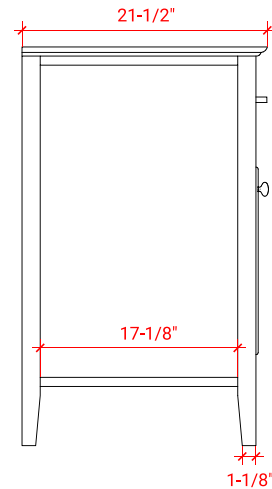

# KENSINGTON 36" RIGHT OFFSET CABINET

## BASE CABINET DIMENSIONS

36" W x 21.5" D x 34.5" H

## FRONT VIEW

## PLAN VIEW

OVERALL DIMENSIONS

37" W x 22" D x 1.5" H

COUNTERTOP OPTIONS

Carrara Marble  
CW-037S-R-OVL-CT

White Quartz  
WQ-037S-R-OVL-CT

FEATURES

- Solid countertop with mitered edges & seams
- Undermount white oval sink
- Pre-drilled for 8" widespread faucet