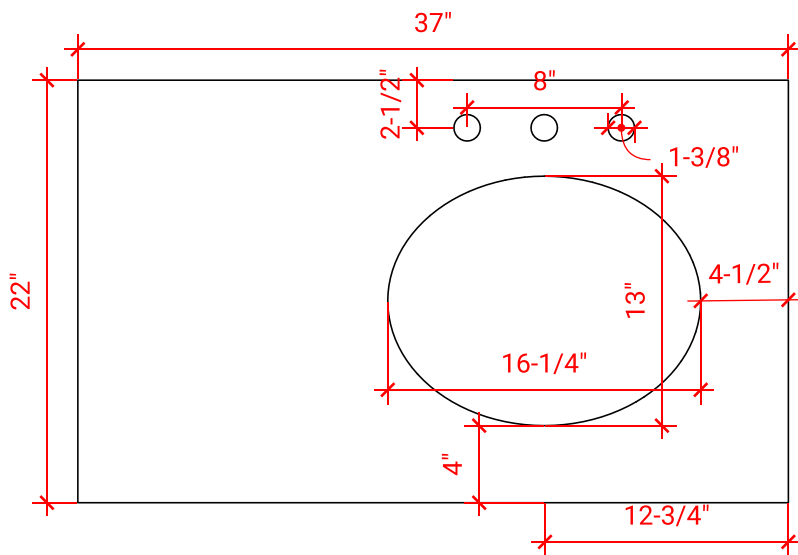

## BASE CABINET DIMENSIONS

36" W x 21.5" D x 34.5" H

## SIDE VIEW

## PLAN VIEW

OVERALL DIMENSIONS

37" W x 22" D x 1.5" H

COUNTERTOP OPTIONS

Carrara Marble  
CW-037S-R-OVL-CT

White Quartz  
WQ-037S-R-OVL-CT

FEATURES

- Solid countertop with mitered edges & seams
- Undermount white oval sink
- Pre-drilled for 8" widespread faucet

INCLUDED

- Countertop
- Matching Backsplash
- Oval Sink

COUNTERTOP PLAN VIEW

EDGE SIDE VIEW

THREE DIMENSIONAL COUNTERTOP VIEW