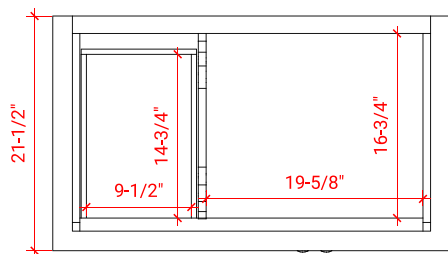

KENSINGTON 36" RIGHT OFFSET CABINET

ARIEL

D037S-R

BASE CABINET DIMENSIONS

36" W x 21.5" D x 34.5" H

FEATURES

- Solid wood frame & plywood panels
- Dovetail drawers and joints
- Soft closing doors & drawers

HARDWARE FINISHES

Brushed Nickel Satin Brass Matte Black Polished Chrome

AVAILABLE COLORS

White Grey Midnight Blue Espresso

FRONT VIEW

SIDE VIEW

PLAN VIEW

37" RIGHT RECTANGLE SINK COUNTERTOP WITH 0.75 IN. THICKNESS

ARIEL

OVERALL DIMENSIONS

37" W x 22" D x 0.75" H

COUNTERTOP OPTIONS

Carrara Marble
CW2-037S-R-REC-CT

FEATURES

- Solid countertop with mitered edges & seams
- Undermount white rectangular sink
- Pre-drilled for 8" widespread faucet

INCLUDED

- Countertop
- Matching Backsplash
- Rectangle Sink

COUNTERTOP PLAN VIEW

EDGE SIDE VIEW

THREE DIMENSIONAL COUNTERTOP VIEW