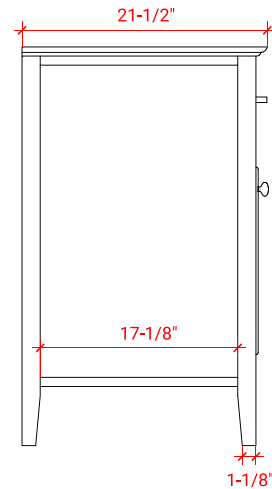

KENSINGTON 36" RIGHT OFFSET CABINET

ARIEL

D037S-R

BASE CABINET DIMENSIONS

36" W x 21.5" D x 34.5" H

FEATURES

- Solid wood frame & plywood panels
- Dovetail drawers and joints
- Soft closing doors & drawers

HARDWARE FINISHES

Brushed Nickel Satin Brass Matte Black Polished Chrome

AVAILABLE COLORS

White Grey Midnight Blue Espresso

FRONT VIEW

SIDE VIEW

PLAN VIEW

37" RIGHT RECTANGLE SINK COUNTERTOP WITH 0.75 IN. THICKNESS

ARIEL

OVERALL DIMENSIONS

37" W x 22" D x 0.75" H

COUNTERTOP OPTIONS

Carrara Marble
CW2-037S-R-REC-CT

FEATURES

- Solid countertop with mitered edges & seams
- Undermount white rectangular sink
- Pre-drilled for 8" widespread faucet

INCLUDED

- Countertop
- Matching Backsplash
- Rectangle Sink

COUNTERTOP PLAN VIEW

EDGE SIDE VIEW

THREE DIMENSIONAL COUNTERTOP VIEW