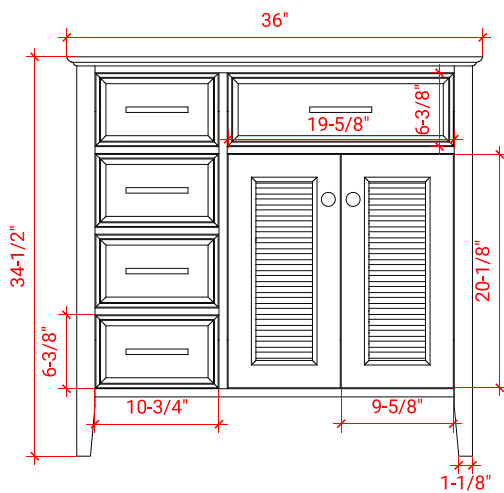

KENSINGTON 36" RIGHT OFFSET CABINET

ARIEL

D037S-R

BASE CABINET DIMENSIONS

36" W x 21.5" D x 34.5" H

FEATURES

- Solid wood frame & plywood panels
- Dovetail drawers and joints
- Soft closing doors & drawers

HARDWARE FINISHES

Brushed Nickel Satin Brass Matte Black Polished Chrome

AVAILABLE COLORS

White Grey Midnight Blue Espresso

FRONT VIEW

SIDE VIEW

PLAN VIEW

37" RIGHT RECTANGLE SINK COUNTERTOP WITH 0.75 IN. THICKNESS

ARIEL

OVERALL DIMENSIONS

37" W x 22" D x 0.75" H

COUNTERTOP OPTIONS

Carrara Marble
CW2-037S-R-REC-CT

FEATURES

- Solid countertop with mitered edges & seams
- Undermount white rectangular sink
- Pre-drilled for 8" widespread faucet

INCLUDED

- Countertop
- Matching Backsplash
- Rectangle Sink

COUNTERTOP PLAN VIEW

EDGE SIDE VIEW

THREE DIMENSIONAL COUNTERTOP VIEW