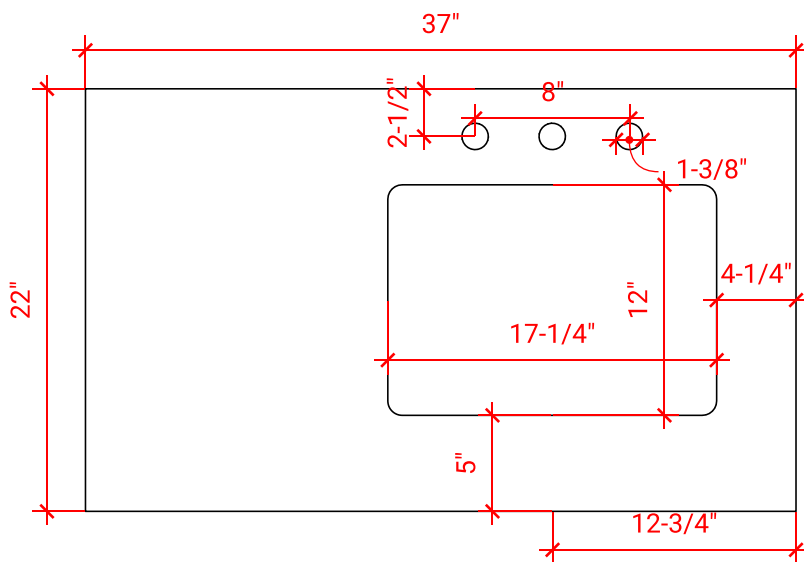

KENSINGTON 36" RIGHT OFFSET CABINET

ARIEL

D037S-R

BASE CABINET DIMENSIONS

36" W x 21.5" D x 34.5" H

FEATURES

- Solid wood frame & plywood panels
- Dovetail drawers and joints
- Soft closing doors & drawers

HARDWARE FINISHES

Brushed Nickel Satin Brass Matte Black Polished Chrome

AVAILABLE COLORS

White Grey Midnight Blue Espresso

FRONT VIEW

SIDE VIEW

PLAN VIEW

37" RIGHT RECTANGLE SINK COUNTERTOP WITH 0.75 IN. THICKNESS

ARIEL

OVERALL DIMENSIONS

37" W x 22" D x 0.75" H

COUNTERTOP OPTIONS

Carrara Marble
CW2-037S-R-REC-CT

FEATURES

- Solid countertop with mitered edges & seams
- Undermount white rectangular sink
- Pre-drilled for 8" widespread faucet

INCLUDED

- Countertop
- Matching Backsplash
- Rectangle Sink

COUNTERTOP PLAN VIEW

EDGE SIDE VIEW

THREE DIMENSIONAL COUNTERTOP VIEW