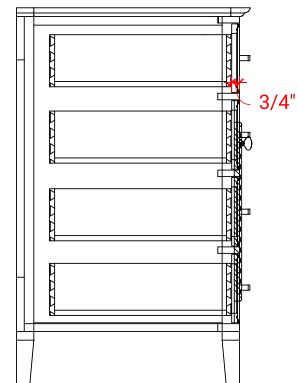

KENSINGTON 36" RIGHT OFFSET CABINET

ARIEL

D037S-R

BASE CABINET DIMENSIONS

36" W x 21.5" D x 34.5" H

FEATURES

- Solid wood frame & plywood panels
- Dovetail drawers and joints
- Soft closing doors & drawers

HARDWARE FINISHES

Brushed Nickel Satin Brass Matte Black Polished Chrome

AVAILABLE COLORS

White Grey Midnight Blue Espresso

FRONT VIEW

SIDE VIEW

PLAN VIEW

37" RIGHT RECTANGLE SINK COUNTERTOP WITH 0.75 IN. THICKNESS

ARIEL

OVERALL DIMENSIONS

37" W x 22" D x 0.75" H

COUNTERTOP OPTIONS

Carrara Marble
CW2-037S-R-REC-CT

FEATURES

- Solid countertop with mitered edges & seams
- Undermount white rectangular sink
- Pre-drilled for 8" widespread faucet

INCLUDED

- Countertop
- Matching Backsplash
- Rectangle Sink

COUNTERTOP PLAN VIEW

EDGE SIDE VIEW

THREE DIMENSIONAL COUNTERTOP VIEW