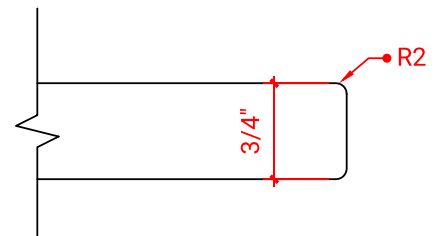

OVERALL DIMENSIONS

37" W x 22" D x 0.75" H

COUNTERTOP OPTIONS

Carrara Marble
CW2-037S-R-REC-CT

FEATURES

- Solid countertop with mitered edges & seams
- Undermount white rectangular sink
- Pre-drilled for 8" widespread faucet

INCLUDED

- Countertop
- Matching Backsplash
- Rectangle Sink

COUNTERTOP PLAN VIEW

EDGE SIDE VIEW

THREE DIMENSIONAL COUNTERTOP VIEW