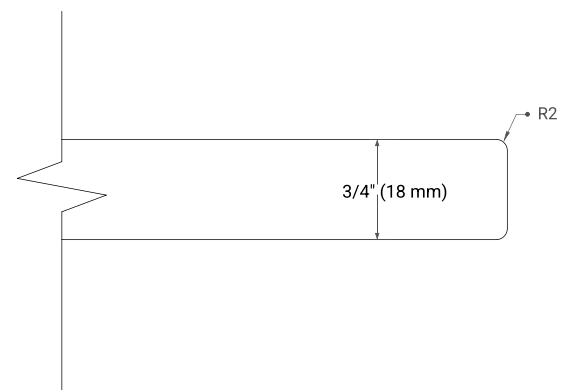

**OVERALL DIMENSIONS**

37" W x 22" D x 0.75" H

**COUNTERTOP OPTIONS**

Carrara Marble

**FEATURES**

- Solid countertop with mitered edges & seams
- Undermount white oval sink
- Pre-drilled for 8" widespread faucet

**INCLUDED**

- Countertop
- Matching Backsplash
- Oval Sink

**COUNTERTOP PLAN VIEW**

**EDGE SIDE VIEW**

**THREE DIMENSIONAL COUNTERTOP VIEW**