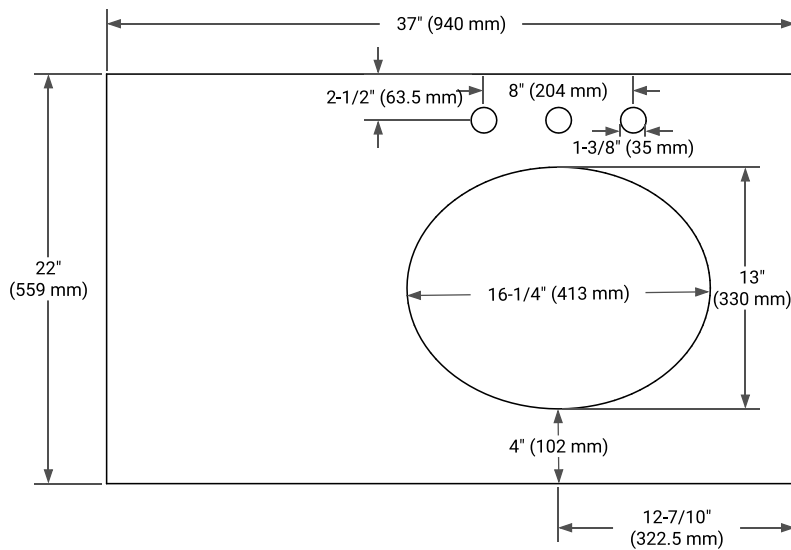

**BASE CABINET DIMENSIONS**

36" W x 21.5" D x 33.5" H

**FEATURES**

- Solid wood frame & plywood panels
- Dovetail drawers and joints
- Soft closing doors & drawers

**HARDWARE FINISHES\***

Brushed Nickel    Satin Brass    Matte Black    Polished Chrome

**OVERALL DIMENSIONS**

37" W x 22" D x 0.75" H

**COUNTERTOP OPTIONS**

Carrara Marble

**FEATURES**

- Solid countertop with mitered edges & seams
- Undermount white oval sink
- Pre-drilled for 8" widespread faucet

**INCLUDED**

- Countertop
- Matching Backsplash
- Oval Sink

**COUNTERTOP PLAN VIEW**

**EDGE SIDE VIEW**

**THREE DIMENSIONAL COUNTERTOP VIEW**