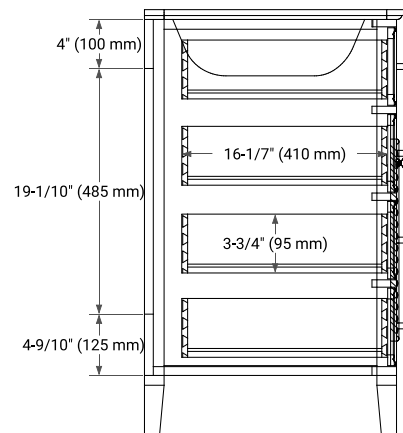

**BASE CABINET DIMENSIONS**

36" W x 21.5" D x 33.5" H

**FEATURES**

- Solid wood frame & plywood panels
- Dovetail drawers and joints
- Soft closing doors & drawers

**HARDWARE FINISHES\***

Brushed Nickel    Satin Brass    Matte Black    Polished Chrome

**OVERALL DIMENSIONS**

37" W x 22" D x 0.75" H

**COUNTERTOP OPTIONS**

Carrara Marble

**FEATURES**

- Solid countertop with mitered edges & seams
- Undermount white oval sink
- Pre-drilled for 8" widespread faucet

**INCLUDED**

- Countertop
- Matching Backsplash
- Oval Sink

**COUNTERTOP PLAN VIEW**

**EDGE SIDE VIEW**

**THREE DIMENSIONAL COUNTERTOP VIEW**