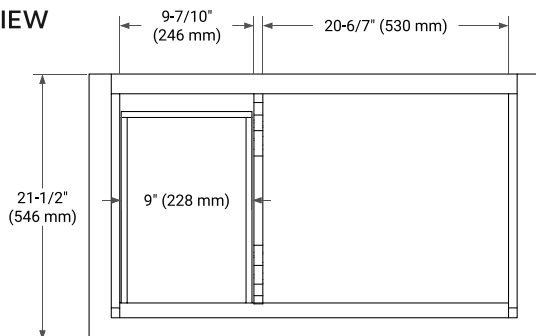

**BASE CABINET DIMENSIONS**

36" W x 21.5" D x 33.5" H

**FEATURES**

- Solid wood frame & plywood panels
- Dovetail drawers and joints
- Soft closing doors & drawers

**HARDWARE FINISHES\***

Brushed Nickel    Satin Brass    Matte Black    Polished Chrome

**OVERALL DIMENSIONS**

37" W x 22" D x 0.75" H

**COUNTERTOP OPTIONS**

Carrara Marble

**FEATURES**

- Solid countertop with mitered edges & seams
- Undermount white oval sink
- Pre-drilled for 8" widespread faucet

**INCLUDED**

- Countertop
- Matching Backsplash
- Oval Sink

**COUNTERTOP PLAN VIEW**

**EDGE SIDE VIEW**

**THREE DIMENSIONAL COUNTERTOP VIEW**