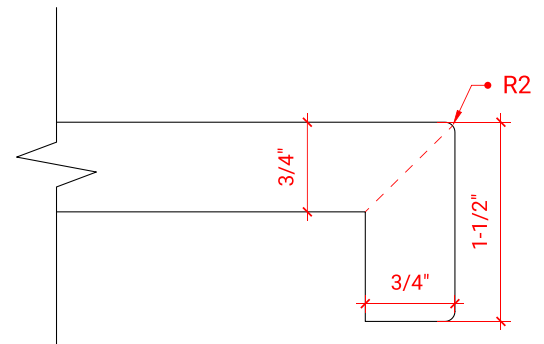

KENSINGTON 36" LEFT OFFSET CABINET

ARIEL

D037S-L

BASE CABINET DIMENSIONS

36" W x 21.5" D x 34.5" H

FEATURES

- Solid wood frame & plywood panels
- Dovetail drawers and joints
- Soft closing doors & drawers

HARDWARE FINISHES

Brushed Nickel Satin Brass Matte Black Polished Chrome

AVAILABLE COLORS

White Grey Midnight Blue Espresso

FRONT VIEW

SIDE VIEW

PLAN VIEW

OVERALL DIMENSIONS

37" W x 22" D x 1.5" H

COUNTERTOP OPTIONS

Carrara Marble
CW-037S-L-OVL-CT

White Quartz
WQ-037S-L-OVL-CT

FEATURES

- Solid countertop with mitered edges & seams
- Undermount white oval sink
- Pre-drilled for 8" widespread faucet

INCLUDED

- Countertop
- Matching Backsplash
- Oval Sink

COUNTERTOP PLAN VIEW

EDGE SIDE VIEW

THREE DIMENSIONAL COUNTERTOP VIEW