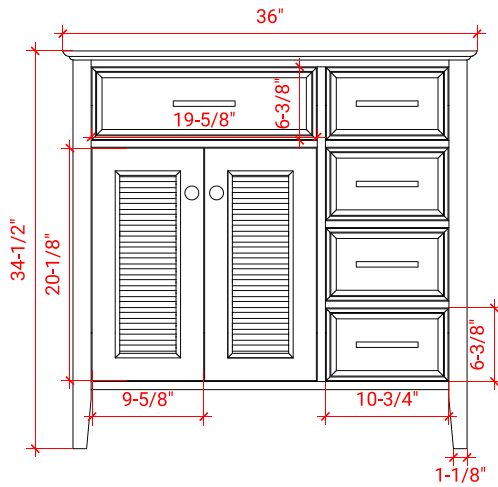

KENSINGTON 36" LEFT OFFSET CABINET

ARIEL

D037S-L

BASE CABINET DIMENSIONS

36" W x 21.5" D x 34.5" H

FEATURES

- Solid wood frame & plywood panels
- Dovetail drawers and joints
- Soft closing doors & drawers

HARDWARE FINISHES

Brushed Nickel Satin Brass Matte Black Polished Chrome

AVAILABLE COLORS

White Grey Midnight Blue Espresso

FRONT VIEW

SIDE VIEW

PLAN VIEW

OVERALL DIMENSIONS

37" W x 22" D x 1.5" H

- Countertop
- Matching Backsplash
- Oval Sink

COUNTERTOP PLAN VIEW

EDGE SIDE VIEW

THREE DIMENSIONAL COUNTERTOP VIEW