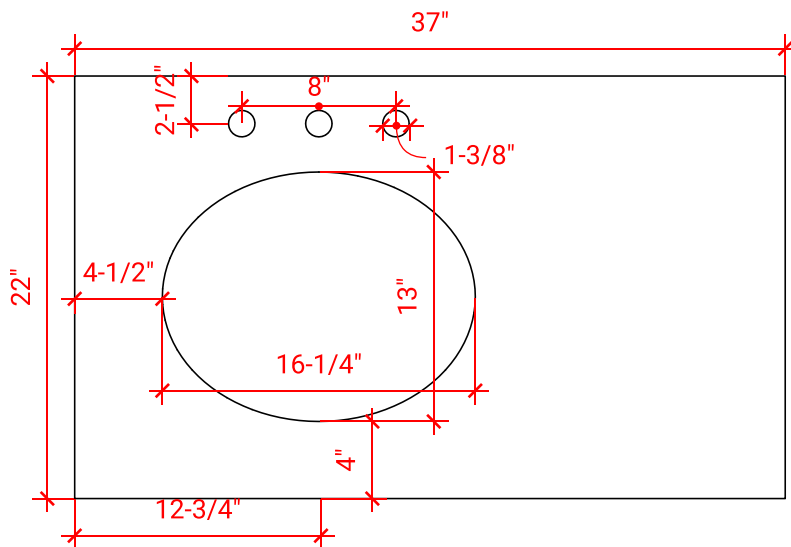

KENSINGTON 36" LEFT OFFSET CABINET

ARIEL

D037S-L

BASE CABINET DIMENSIONS

36" W x 21.5" D x 34.5" H

FEATURES

- Solid wood frame & plywood panels
- Dovetail drawers and joints
- Soft closing doors & drawers

HARDWARE FINISHES

Brushed Nickel Satin Brass Matte Black Polished Chrome

AVAILABLE COLORS

White Grey Midnight Blue Espresso

FRONT VIEW

SIDE VIEW

PLAN VIEW

OVERALL DIMENSIONS

37" W x 22" D x 1.5" H

COUNTERTOP OPTIONS

Carrara Marble
CW-037S-L-OVL-CT

White Quartz
WQ-037S-L-OVL-CT

FEATURES

- Solid countertop with mitered edges & seams
- Undermount white oval sink
- Pre-drilled for 8" widespread faucet

INCLUDED

- Countertop
- Matching Backsplash
- Oval Sink

COUNTERTOP PLAN VIEW

EDGE SIDE VIEW

THREE DIMENSIONAL COUNTERTOP VIEW