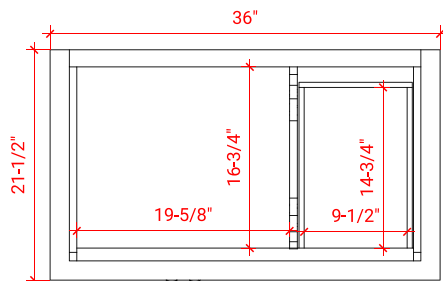

KENSINGTON 36" LEFT OFFSET CABINET

ARIEL

D037S-L

BASE CABINET DIMENSIONS

36" W x 21.5" D x 34.5" H

FEATURES

- Solid wood frame & plywood panels
- Dovetail drawers and joints
- Soft closing doors & drawers

HARDWARE FINISHES

Brushed Nickel Satin Brass Matte Black Polished Chrome

AVAILABLE COLORS

White Grey Midnight Blue Espresso

FRONT VIEW

SIDE VIEW

PLAN VIEW

OVERALL DIMENSIONS

37" W x 22" D x 1.5" H

- Countertop
- Matching Backsplash
- Oval Sink

COUNTERTOP PLAN VIEW

EDGE SIDE VIEW

THREE DIMENSIONAL COUNTERTOP VIEW