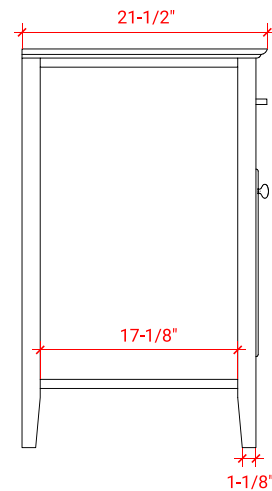

KENSINGTON 36" LEFT OFFSET CABINET

ARIEL

D037S-L

BASE CABINET DIMENSIONS

36" W x 21.5" D x 34.5" H

FEATURES

- Solid wood frame & plywood panels
- Dovetail drawers and joints
- Soft closing doors & drawers

HARDWARE FINISHES

Brushed Nickel Satin Brass Matte Black Polished Chrome

AVAILABLE COLORS

White Grey Midnight Blue Espresso

FRONT VIEW

SIDE VIEW

PLAN VIEW

OVERALL DIMENSIONS

37" W x 22" D x 1.5" H

- Countertop
- Matching Backsplash
- Oval Sink

COUNTERTOP PLAN VIEW

EDGE SIDE VIEW

THREE DIMENSIONAL COUNTERTOP VIEW