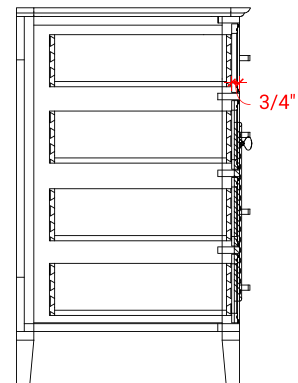

KENSINGTON 36" LEFT OFFSET CABINET

ARIEL

D037S-L

BASE CABINET DIMENSIONS

36" W x 21.5" D x 34.5" H

FEATURES

- Solid wood frame & plywood panels
- Dovetail drawers and joints
- Soft closing doors & drawers

HARDWARE FINISHES

Brushed Nickel Satin Brass Matte Black Polished Chrome

AVAILABLE COLORS

White Grey Midnight Blue Espresso

FRONT VIEW

SIDE VIEW

PLAN VIEW

OVERALL DIMENSIONS

37" W x 22" D x 1.5" H

- Countertop
- Matching Backsplash
- Oval Sink

COUNTERTOP PLAN VIEW

EDGE SIDE VIEW

THREE DIMENSIONAL COUNTERTOP VIEW