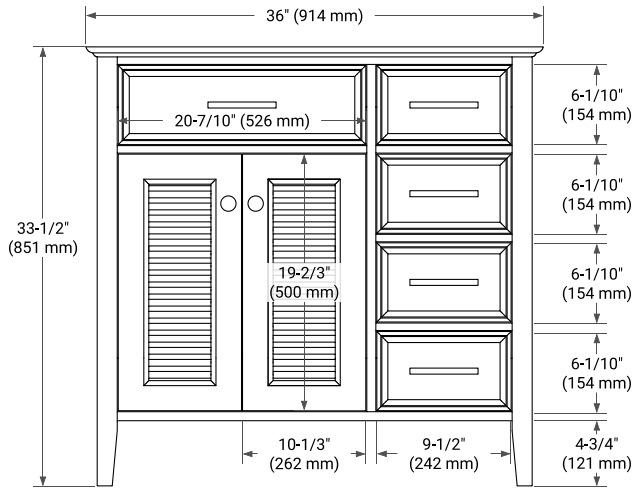

KENSINGTON 36" LEFT OFFSET CABINET

ARIEL

BASE CABINET DIMENSIONS

36" W x 21.5" D x 33.5" H

FEATURES

- Solid wood frame & plywood panels
- Dovetail drawers and joints
- Soft closing doors & drawers

HARDWARE FINISHES*

White Grey

FRONT VIEW

SIDE VIEW

PLAN VIEW

OVERALL DIMENSIONS

37" W x 22" D x 0.75" H

COUNTERTOP OPTIONS

Carrara Marble

FEATURES

- Solid countertop with mitered edges & seams
- Undermount white oval sink
- Pre-drilled for 8" widespread faucet

INCLUDED

- Countertop
- Matching Backsplash
- Oval Sink

COUNTERTOP PLAN VIEW

EDGE SIDE VIEW

THREE DIMENSIONAL COUNTERTOP VIEW