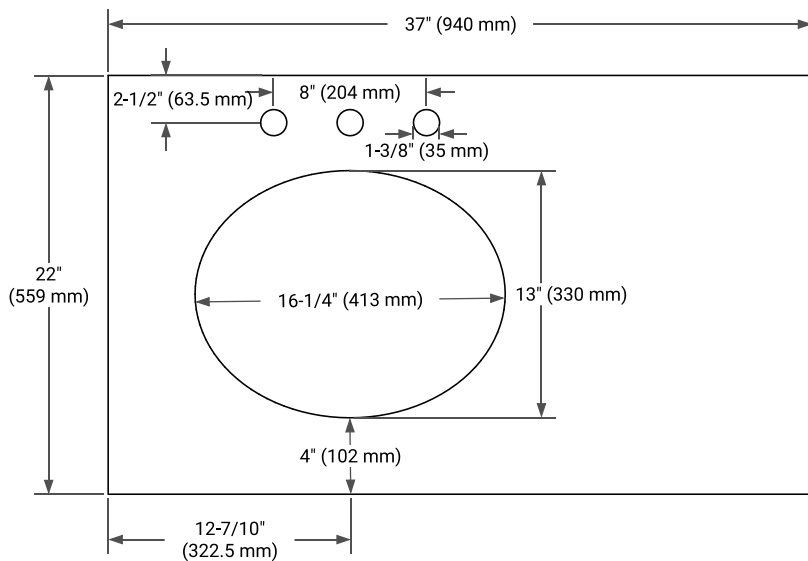

KENSINGTON 36" LEFT OFFSET CABINET

ARIEL

BASE CABINET DIMENSIONS

36" W x 21.5" D x 33.5" H

FEATURES

- Solid wood frame & plywood panels
- Dovetail drawers and joints
- Soft closing doors & drawers

HARDWARE FINISHES*

White Grey

FRONT VIEW

SIDE VIEW

PLAN VIEW

OVERALL DIMENSIONS

37" W x 22" D x 0.75" H

COUNTERTOP OPTIONS

Carrara Marble

FEATURES

- Solid countertop with mitered edges & seams
- Undermount white oval sink
- Pre-drilled for 8" widespread faucet

INCLUDED

- Countertop
- Matching Backsplash
- Oval Sink

COUNTERTOP PLAN VIEW

EDGE SIDE VIEW

THREE DIMENSIONAL COUNTERTOP VIEW