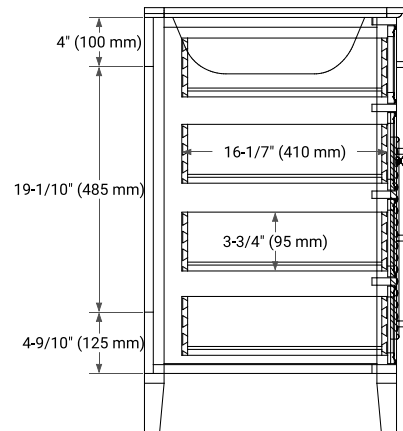

KENSINGTON 36" LEFT OFFSET CABINET

ARIEL

BASE CABINET DIMENSIONS

36" W x 21.5" D x 33.5" H

FEATURES

- Solid wood frame & plywood panels
- Dovetail drawers and joints
- Soft closing doors & drawers

HARDWARE FINISHES*

White Grey

FRONT VIEW

SIDE VIEW

PLAN VIEW

OVERALL DIMENSIONS

37" W x 22" D x 0.75" H

COUNTERTOP OPTIONS

Carrara Marble

FEATURES

- Solid countertop with mitered edges & seams
- Undermount white oval sink
- Pre-drilled for 8" widespread faucet

INCLUDED

- Countertop
- Matching Backsplash
- Oval Sink

COUNTERTOP PLAN VIEW

EDGE SIDE VIEW

THREE DIMENSIONAL COUNTERTOP VIEW