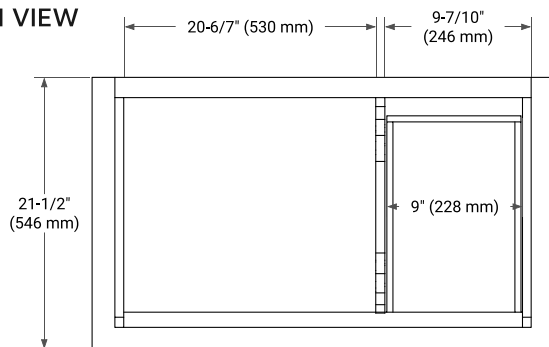

KENSINGTON 36" LEFT OFFSET CABINET

ARIEL

BASE CABINET DIMENSIONS

36" W x 21.5" D x 33.5" H

FEATURES

- Solid wood frame & plywood panels
- Dovetail drawers and joints
- Soft closing doors & drawers

HARDWARE FINISHES*

White Grey

FRONT VIEW

SIDE VIEW

PLAN VIEW

OVERALL DIMENSIONS

37" W x 22" D x 0.75" H

COUNTERTOP OPTIONS

Carrara Marble

FEATURES

- Solid countertop with mitered edges & seams
- Undermount white oval sink
- Pre-drilled for 8" widespread faucet

INCLUDED

- Countertop
- Matching Backsplash
- Oval Sink

COUNTERTOP PLAN VIEW

EDGE SIDE VIEW

THREE DIMENSIONAL COUNTERTOP VIEW