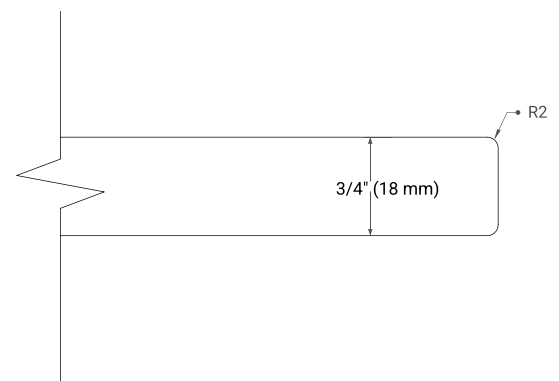

KENSINGTON 36" LEFT OFFSET CABINET

ARIEL

BASE CABINET DIMENSIONS

36" W x 21.5" D x 33.5" H

FEATURES

- Solid wood frame & plywood panels
- Dovetail drawers and joints
- Soft closing doors & drawers

HARDWARE FINISHES*

White Grey

FRONT VIEW

SIDE VIEW

PLAN VIEW

OVERALL DIMENSIONS

37" W x 22" D x 0.75" H

COUNTERTOP OPTIONS

Carrara Marble

FEATURES

- Solid countertop with mitered edges & seams
- Undermount white oval sink
- Pre-drilled for 8" widespread faucet

INCLUDED

- Countertop
- Matching Backsplash
- Oval Sink

COUNTERTOP PLAN VIEW

EDGE SIDE VIEW

THREE DIMENSIONAL COUNTERTOP VIEW