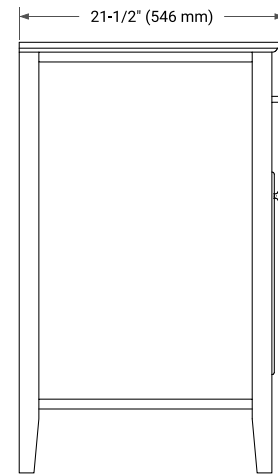

KENSINGTON 36" LEFT OFFSET CABINET

ARIEL

BASE CABINET DIMENSIONS

36" W x 21.5" D x 33.5" H

FEATURES

- Solid wood frame & plywood panels
- Dovetail drawers and joints
- Soft closing doors & drawers

HARDWARE FINISHES*

White Grey

FRONT VIEW

SIDE VIEW

PLAN VIEW

OVERALL DIMENSIONS

37" W x 22" D x 0.75" H

COUNTERTOP OPTIONS

Carrara Marble

FEATURES

- Solid countertop with mitered edges & seams
- Undermount white oval sink
- Pre-drilled for 8" widespread faucet

INCLUDED

- Countertop
- Matching Backsplash
- Oval Sink

COUNTERTOP PLAN VIEW

EDGE SIDE VIEW

THREE DIMENSIONAL COUNTERTOP VIEW