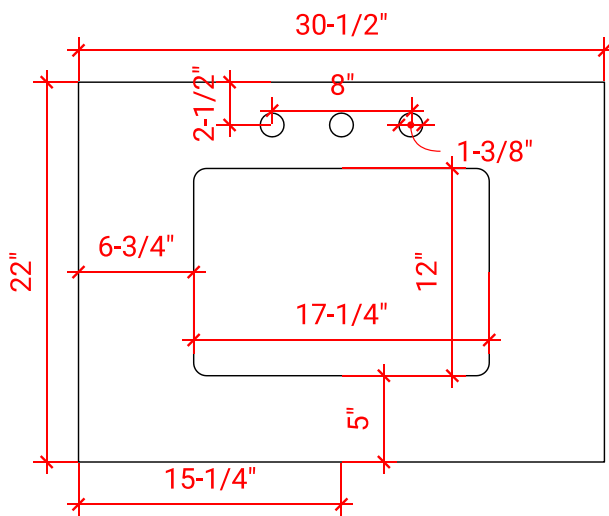

D031S

BASE CABINET DIMENSIONS

30" W x 21.5" D x 34.5" H

FEATURES

- Solid wood frame & plywood panels
- Dovetail drawers and joints
- Soft closing doors & drawers

HARDWARE FINISHES

Brushed Nickel Satin Brass Matte Black Polished Chrome

AVAILABLE COLORS

White Grey Midnight Blue Espresso

FRONT VIEW

SIDE VIEW

PLAN VIEW

31" SINGLE RECTANGLE SINK COUNTERTOP WITH 0.75 IN. THICKNESS

ARIEL

OVERALL DIMENSIONS

30.5" W x 22" D x 0.75" H

COUNTERTOP OPTIONS

Carrara Marble
CW2-031S-REC-CT

FEATURES

- Solid countertop with mitered edges & seams
- Undermount white rectangular sink
- Pre-drilled for 8" widespread faucet

INCLUDED

- Countertop
- Matching Backsplash
- Rectangle Sink

COUNTERTOP PLAN VIEW

EDGE SIDE VIEW

THREE DIMENSIONAL COUNTERTOP VIEW