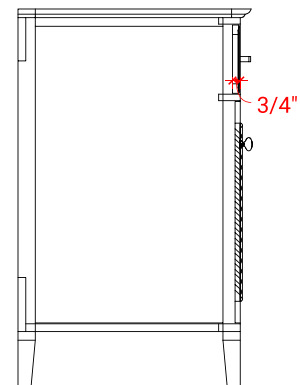

D031S

BASE CABINET DIMENSIONS

30" W x 21.5" D x 34.5" H

FEATURES

- Solid wood frame & plywood panels
- Dovetail drawers and joints
- Soft closing doors & drawers

HARDWARE FINISHES

Brushed Nickel Satin Brass Matte Black Polished Chrome

AVAILABLE COLORS

White Grey Midnight Blue Espresso

FRONT VIEW

SIDE VIEW

PLAN VIEW

31" SINGLE RECTANGLE SINK COUNTERTOP WITH 0.75 IN. THICKNESS

ARIEL

OVERALL DIMENSIONS

30.5" W x 22" D x 0.75" H

COUNTERTOP OPTIONS

Carrara Marble
CW2-031S-REC-CT

FEATURES

- Solid countertop with mitered edges & seams
- Undermount white rectangular sink
- Pre-drilled for 8" widespread faucet

INCLUDED

- Countertop
- Matching Backsplash
- Rectangle Sink

COUNTERTOP PLAN VIEW

EDGE SIDE VIEW

THREE DIMENSIONAL COUNTERTOP VIEW