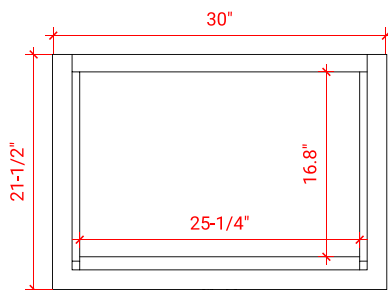

D031S

BASE CABINET DIMENSIONS

30" W x 21.5" D x 34.5" H

FEATURES

- Solid wood frame & plywood panels
- Dovetail drawers and joints
- Soft closing doors & drawers

HARDWARE FINISHES

Brushed Nickel Satin Brass Matte Black Polished Chrome

AVAILABLE COLORS

White Grey Midnight Blue Espresso

FRONT VIEW

SIDE VIEW

PLAN VIEW

31" SINGLE RECTANGLE SINK COUNTERTOP WITH 0.75 IN. THICKNESS

ARIEL

OVERALL DIMENSIONS

30.5" W x 22" D x 0.75" H

COUNTERTOP OPTIONS

Carrara Marble
CW2-031S-REC-CT

FEATURES

- Solid countertop with mitered edges & seams
- Undermount white rectangular sink
- Pre-drilled for 8" widespread faucet

INCLUDED

- Countertop
- Matching Backsplash
- Rectangle Sink

COUNTERTOP PLAN VIEW

EDGE SIDE VIEW

THREE DIMENSIONAL COUNTERTOP VIEW