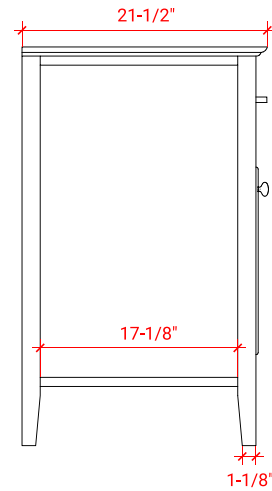

D031S

BASE CABINET DIMENSIONS

30" W x 21.5" D x 34.5" H

FEATURES

- Solid wood frame & plywood panels
- Dovetail drawers and joints
- Soft closing doors & drawers

HARDWARE FINISHES

Brushed Nickel Satin Brass Matte Black Polished Chrome

AVAILABLE COLORS

White Grey Midnight Blue Espresso

FRONT VIEW

SIDE VIEW

PLAN VIEW

31" SINGLE RECTANGLE SINK COUNTERTOP WITH 0.75 IN. THICKNESS

ARIEL

OVERALL DIMENSIONS

30.5" W x 22" D x 0.75" H

COUNTERTOP OPTIONS

Carrara Marble
CW2-031S-REC-CT

FEATURES

- Solid countertop with mitered edges & seams
- Undermount white rectangular sink
- Pre-drilled for 8" widespread faucet

INCLUDED

- Countertop
- Matching Backsplash
- Rectangle Sink

COUNTERTOP PLAN VIEW

EDGE SIDE VIEW

THREE DIMENSIONAL COUNTERTOP VIEW