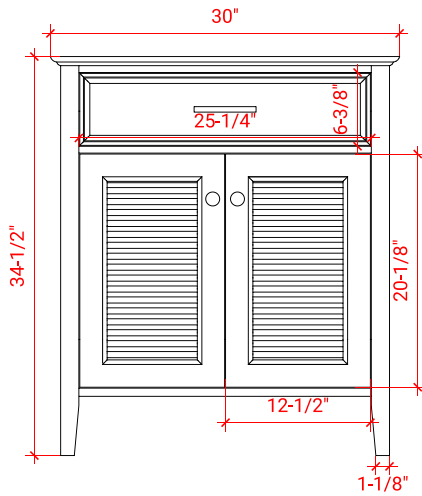

D031S

BASE CABINET DIMENSIONS

30" W x 21.5" D x 34.5" H

FEATURES

- Solid wood frame & plywood panels
- Dovetail drawers and joints
- Soft closing doors & drawers

HARDWARE FINISHES

Brushed Nickel Satin Brass Matte Black Polished Chrome

AVAILABLE COLORS

White Grey Midnight Blue Espresso

FRONT VIEW

SIDE VIEW

PLAN VIEW

31" SINGLE RECTANGLE SINK COUNTERTOP WITH 0.75 IN. THICKNESS

ARIEL

OVERALL DIMENSIONS

30.5" W x 22" D x 0.75" H

COUNTERTOP OPTIONS

Carrara Marble
CW2-031S-REC-CT

FEATURES

- Solid countertop with mitered edges & seams
- Undermount white rectangular sink
- Pre-drilled for 8" widespread faucet

INCLUDED

- Countertop
- Matching Backsplash
- Rectangle Sink

COUNTERTOP PLAN VIEW

EDGE SIDE VIEW

THREE DIMENSIONAL COUNTERTOP VIEW