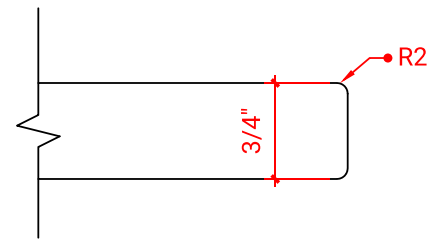

30.5" W x 22" D x 0.75" H

COUNTERTOP OPTIONS

Carrara Marble
CW2-031S-REC-CT

FEATURES

- Solid countertop with mitered edges & seams
- Undermount white rectangular sink
- Pre-drilled for 8" widespread faucet

INCLUDED

- Countertop
- Matching Backsplash
- Rectangle Sink

COUNTERTOP PLAN VIEW

EDGE SIDE VIEW

THREE DIMENSIONAL COUNTERTOP VIEW