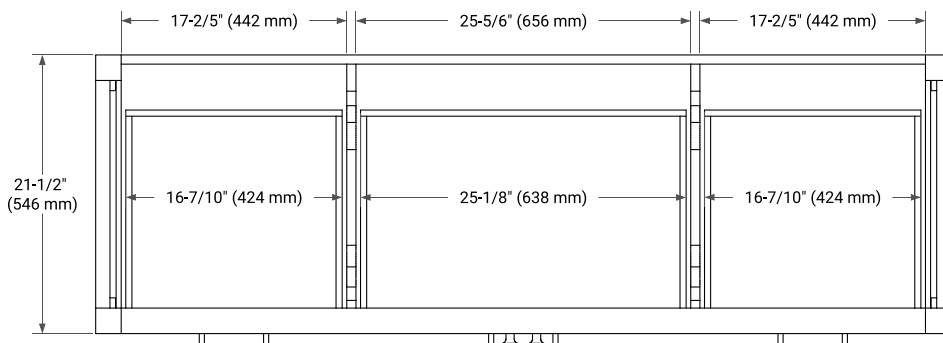

CAMBRIDGE 66" SINGLE SINK BASE CABINET

ARIEL

BASE CABINET DIMENSIONS

66" W x 21.5" D x 34.5" H

FEATURES

- Solid wood frame & plywood panels
- Dovetail drawers and joints
- Soft closing doors & drawers

HARDWARE FINISHES*

White Grey Midnight Blue Espresso Oak

FRONT VIEW

SIDE VIEW

PLAN VIEW

67" SINGLE RECTANGLE SINK COUNTERTOP WITH 0.75 IN. THICKNESS

ARIEL

OVERALL DIMENSIONS

67" W x 22" D x 0.75" H

COUNTERTOP OPTIONS

Carrara Marble

FEATURES

- Solid countertop with mitered edges & seams
- Undermount white rectangular sink
- Pre-drilled for 8" widespread faucet

INCLUDED

- Countertop
- Matching Backsplash
- Rectangle Sink

COUNTERTOP PLAN VIEW

EDGE SIDE VIEW

THREE DIMENSIONAL COUNTERTOP VIEW