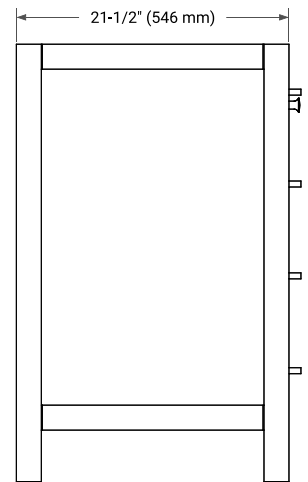

CAMBRIDGE 66" SINGLE SINK BASE CABINET

ARIEL

BASE CABINET DIMENSIONS

66" W x 21.5" D x 34.5" H

FEATURES

- Solid wood frame & plywood panels
- Dovetail drawers and joints
- Soft closing doors & drawers

HARDWARE FINISHES*

White Grey Midnight Blue Espresso Oak

FRONT VIEW

SIDE VIEW

PLAN VIEW

67" SINGLE RECTANGLE SINK COUNTERTOP WITH 0.75 IN. THICKNESS

ARIEL

OVERALL DIMENSIONS

67" W x 22" D x 0.75" H

COUNTERTOP OPTIONS

Carrara Marble

FEATURES

- Solid countertop with mitered edges & seams
- Undermount white rectangular sink
- Pre-drilled for 8" widespread faucet

INCLUDED

- Countertop
- Matching Backsplash
- Rectangle Sink

COUNTERTOP PLAN VIEW

EDGE SIDE VIEW

THREE DIMENSIONAL COUNTERTOP VIEW