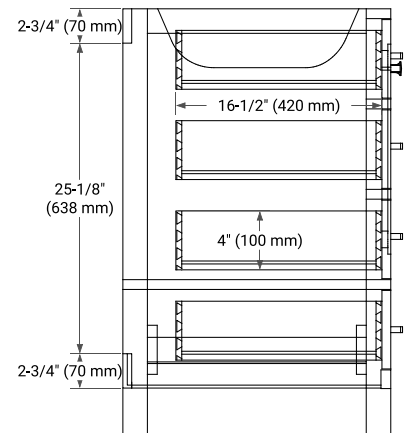

CAMBRIDGE 66" SINGLE SINK BASE CABINET

ARIEL

BASE CABINET DIMENSIONS

66" W x 21.5" D x 34.5" H

FEATURES

- Solid wood frame & plywood panels
- Dovetail drawers and joints
- Soft closing doors & drawers

HARDWARE FINISHES*

White Grey Midnight Blue Espresso Oak

FRONT VIEW

SIDE VIEW

PLAN VIEW

67" SINGLE RECTANGLE SINK COUNTERTOP WITH 0.75 IN. THICKNESS

ARIEL

OVERALL DIMENSIONS

67" W x 22" D x 0.75" H

COUNTERTOP OPTIONS

Carrara Marble

FEATURES

- Solid countertop with mitered edges & seams
- Undermount white rectangular sink
- Pre-drilled for 8" widespread faucet

INCLUDED

- Countertop
- Matching Backsplash
- Rectangle Sink

COUNTERTOP PLAN VIEW

EDGE SIDE VIEW

THREE DIMENSIONAL COUNTERTOP VIEW