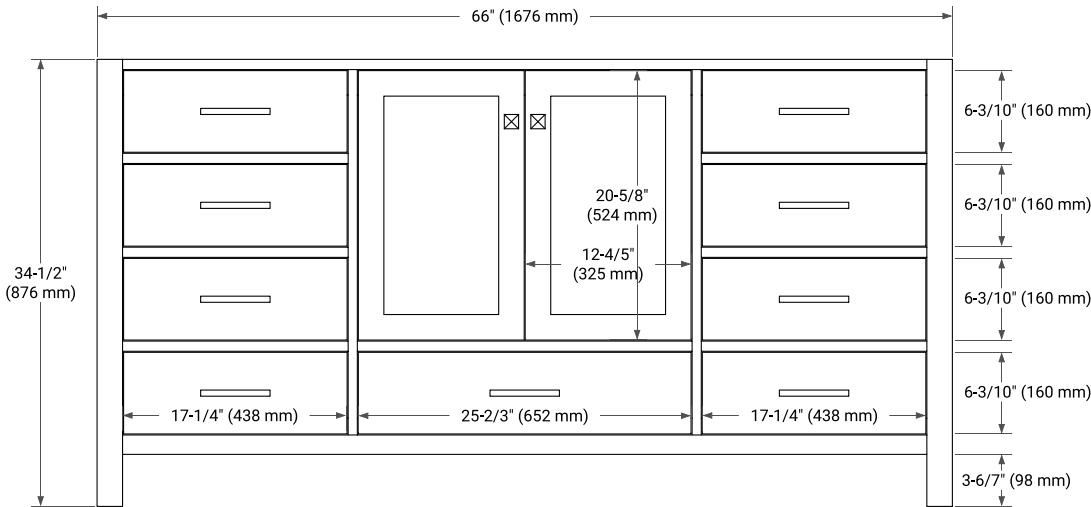

CAMBRIDGE 66" SINGLE SINK BASE CABINET

ARIEL

BASE CABINET DIMENSIONS

66" W x 21.5" D x 34.5" H

FEATURES

- Solid wood frame & plywood panels
- Dovetail drawers and joints
- Soft closing doors & drawers

HARDWARE FINISHES*

White Grey Midnight Blue Espresso Oak

FRONT VIEW

SIDE VIEW

PLAN VIEW

67" SINGLE RECTANGLE SINK COUNTERTOP WITH 0.75 IN. THICKNESS

ARIEL

OVERALL DIMENSIONS

67" W x 22" D x 0.75" H

COUNTERTOP OPTIONS

Carrara Marble

FEATURES

- Solid countertop with mitered edges & seams
- Undermount white rectangular sink
- Pre-drilled for 8" widespread faucet

INCLUDED

- Countertop
- Matching Backsplash
- Rectangle Sink

COUNTERTOP PLAN VIEW

EDGE SIDE VIEW

THREE DIMENSIONAL COUNTERTOP VIEW