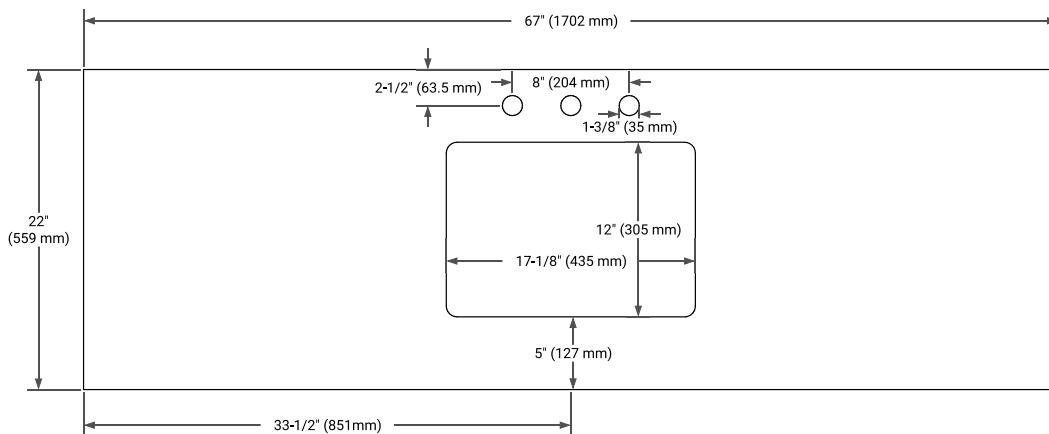

White Grey Midnight Blue Espresso Oak

FRONT VIEW

SIDE VIEW

PLAN VIEW

67" SINGLE RECTANGLE SINK COUNTERTOP WITH 0.75 IN. THICKNESS

ARIEL

OVERALL DIMENSIONS

67" W x 22" D x 0.75" H

COUNTERTOP OPTIONS

Carrara Marble

FEATURES

- Solid countertop with mitered edges & seams
- Undermount white rectangular sink
- Pre-drilled for 8" widespread faucet

INCLUDED

- Countertop
- Matching Backsplash
- Rectangle Sink

COUNTERTOP PLAN VIEW

EDGE SIDE VIEW

THREE DIMENSIONAL COUNTERTOP VIEW