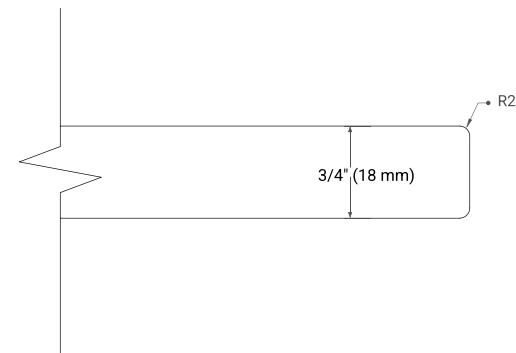

CAMBRIDGE 66" SINGLE SINK BASE CABINET

ARIEL

BASE CABINET DIMENSIONS

66" W x 21.5" D x 34.5" H

FEATURES

- Solid wood frame & plywood panels
- Dovetail drawers and joints
- Soft closing doors & drawers

HARDWARE FINISHES*

White Grey Midnight Blue Espresso Oak

FRONT VIEW

SIDE VIEW

PLAN VIEW

67" SINGLE RECTANGLE SINK COUNTERTOP WITH 0.75 IN. THICKNESS

ARIEL

OVERALL DIMENSIONS

67" W x 22" D x 0.75" H

COUNTERTOP OPTIONS

Carrara Marble

FEATURES

- Solid countertop with mitered edges & seams
- Undermount white rectangular sink
- Pre-drilled for 8" widespread faucet

INCLUDED

- Countertop
- Matching Backsplash
- Rectangle Sink

COUNTERTOP PLAN VIEW

EDGE SIDE VIEW

THREE DIMENSIONAL COUNTERTOP VIEW