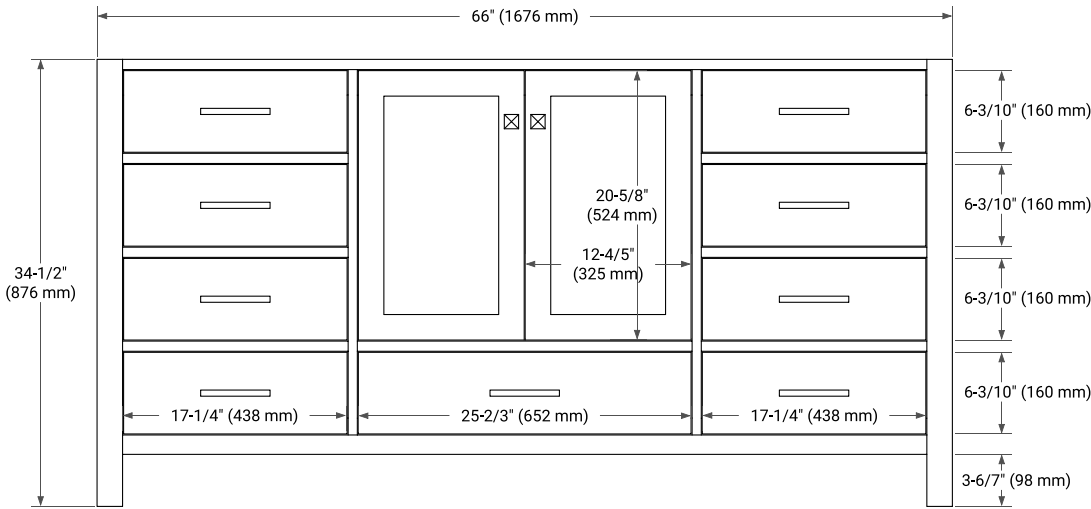

CAMBRIDGE 66" SINGLE SINK BASE CABINET

BASE CABINET DIMENSIONS

66" W x 21.5" D x 34.5" H

FEATURES

- Solid wood frame & plywood panels
- Dovetail drawers and joints
- Soft closing doors & drawers

HARDWARE FINISHES*

FRONT VIEW

SIDE VIEW

PLAN VIEW