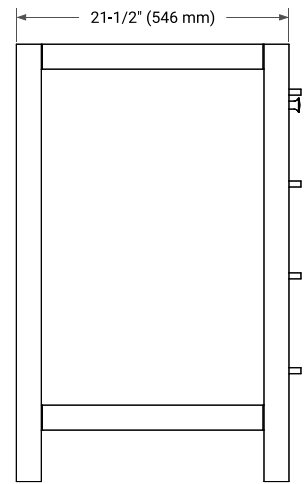

CAMBRIDGE 66" SINGLE SINK BASE CABINET

BASE CABINET DIMENSIONS

66" W x 21.5" D x 34.5" H

FEATURES

- Solid wood frame & plywood panels
- Dovetail drawers and joints
- Soft closing doors & drawers

HARDWARE FINISHES*

FRONT VIEW

SIDE VIEW

PLAN VIEW