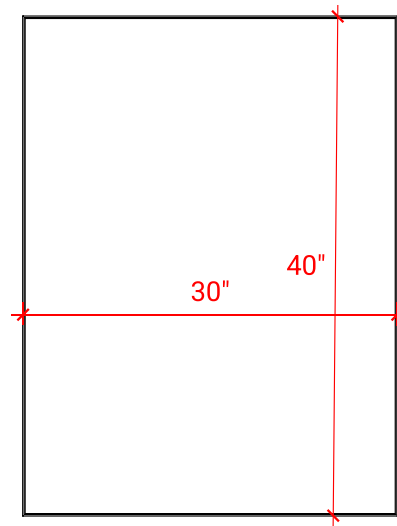

RECTANGULAR METAL MIRROR

ARIEL

MM-14-4030

FRONT VIEW

SIDE VIEW

BACK VIEW

DIMENSIONS

30" W x 40" H x 2" D