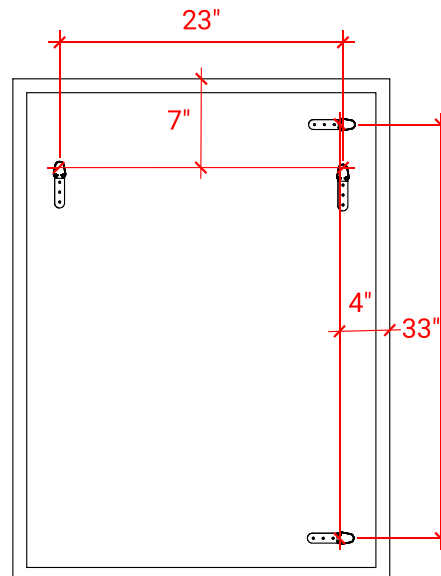

RECTANGULAR METAL MIRROR

ARIEL

MM-14-4030

FRONT VIEW

SIDE VIEW

BACK VIEW

DIMENSIONS

30" W x 40" H x 2" D