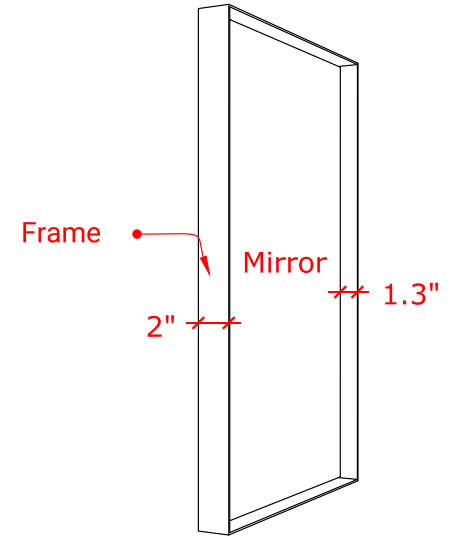

RECTANGULAR METAL MIRROR

ARIEL

MM-14-4030

FRONT VIEW

SIDE VIEW

BACK VIEW

DIMENSIONS

30" W x 40" H x 2" D