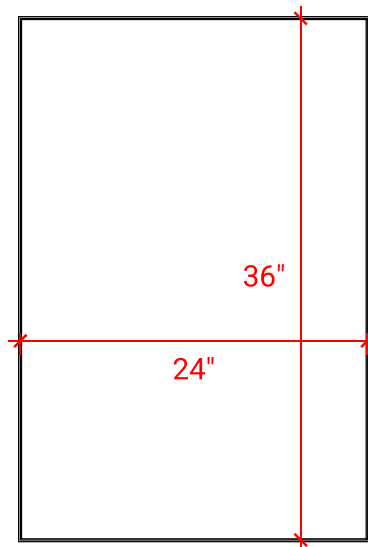

RECTANGULAR METAL MIRROR

ARIEL

MM-14-3624

FRONT VIEW

SIDE VIEW

DIMENSIONS

24" W x 36" H x 2" D

AVAILABLE COLORS

Black

Nickle

BACK VIEW