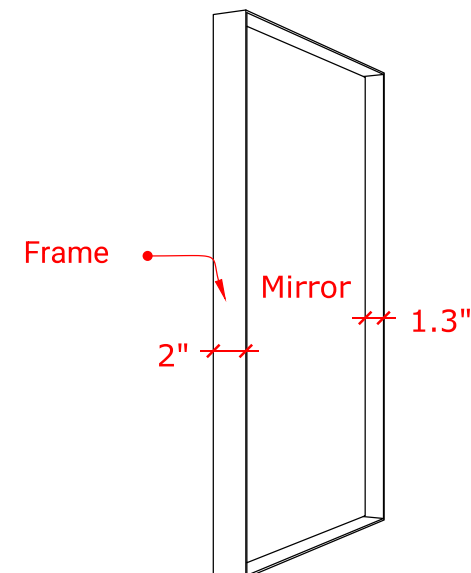

RECTANGULAR METAL MIRROR

ARIEL

MM-14-3624

FRONT VIEW

SIDE VIEW

DIMENSIONS

24" W x 36" H x 2" D

AVAILABLE COLORS

Black

Nickle

BACK VIEW